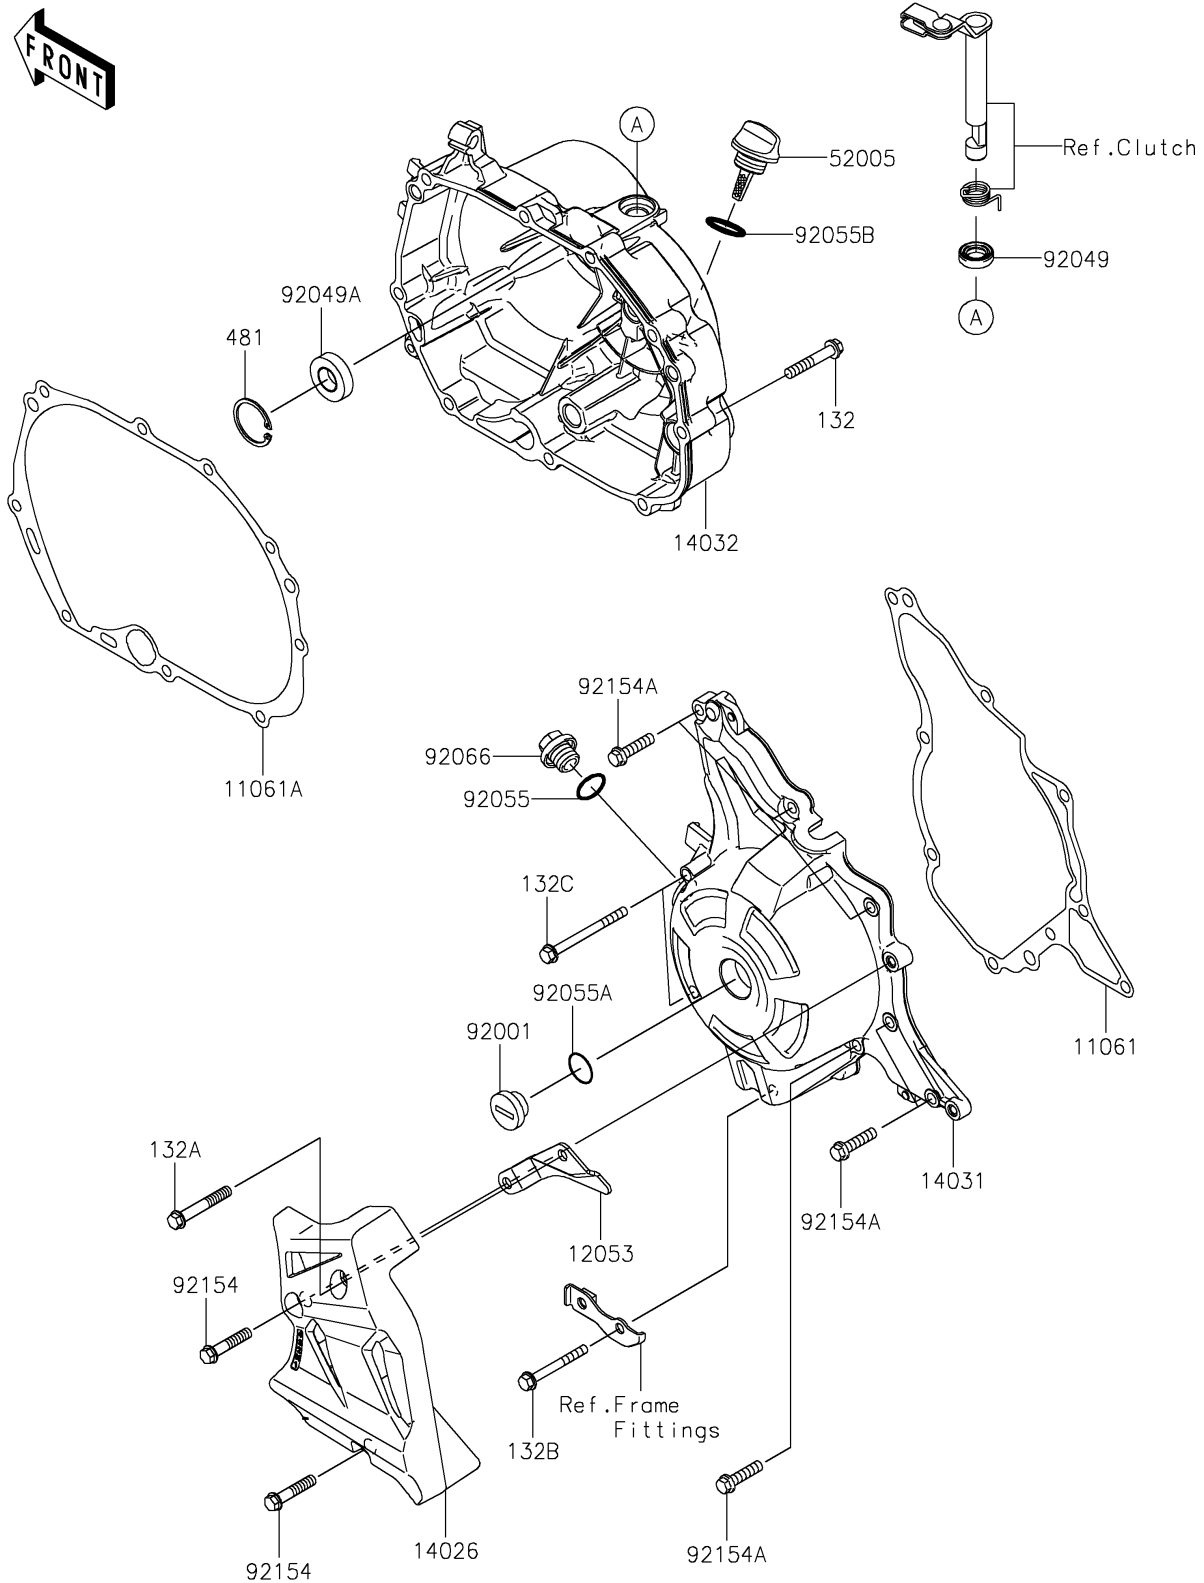

2018 Z125 PRO

PARTS DIAGRAM

Engine Cover(s)

E1431

2018 Z125 PRO

PARTS LIST

Engine Cover(s)

ITEM NAME

PART NUMBER

QUANTITY
