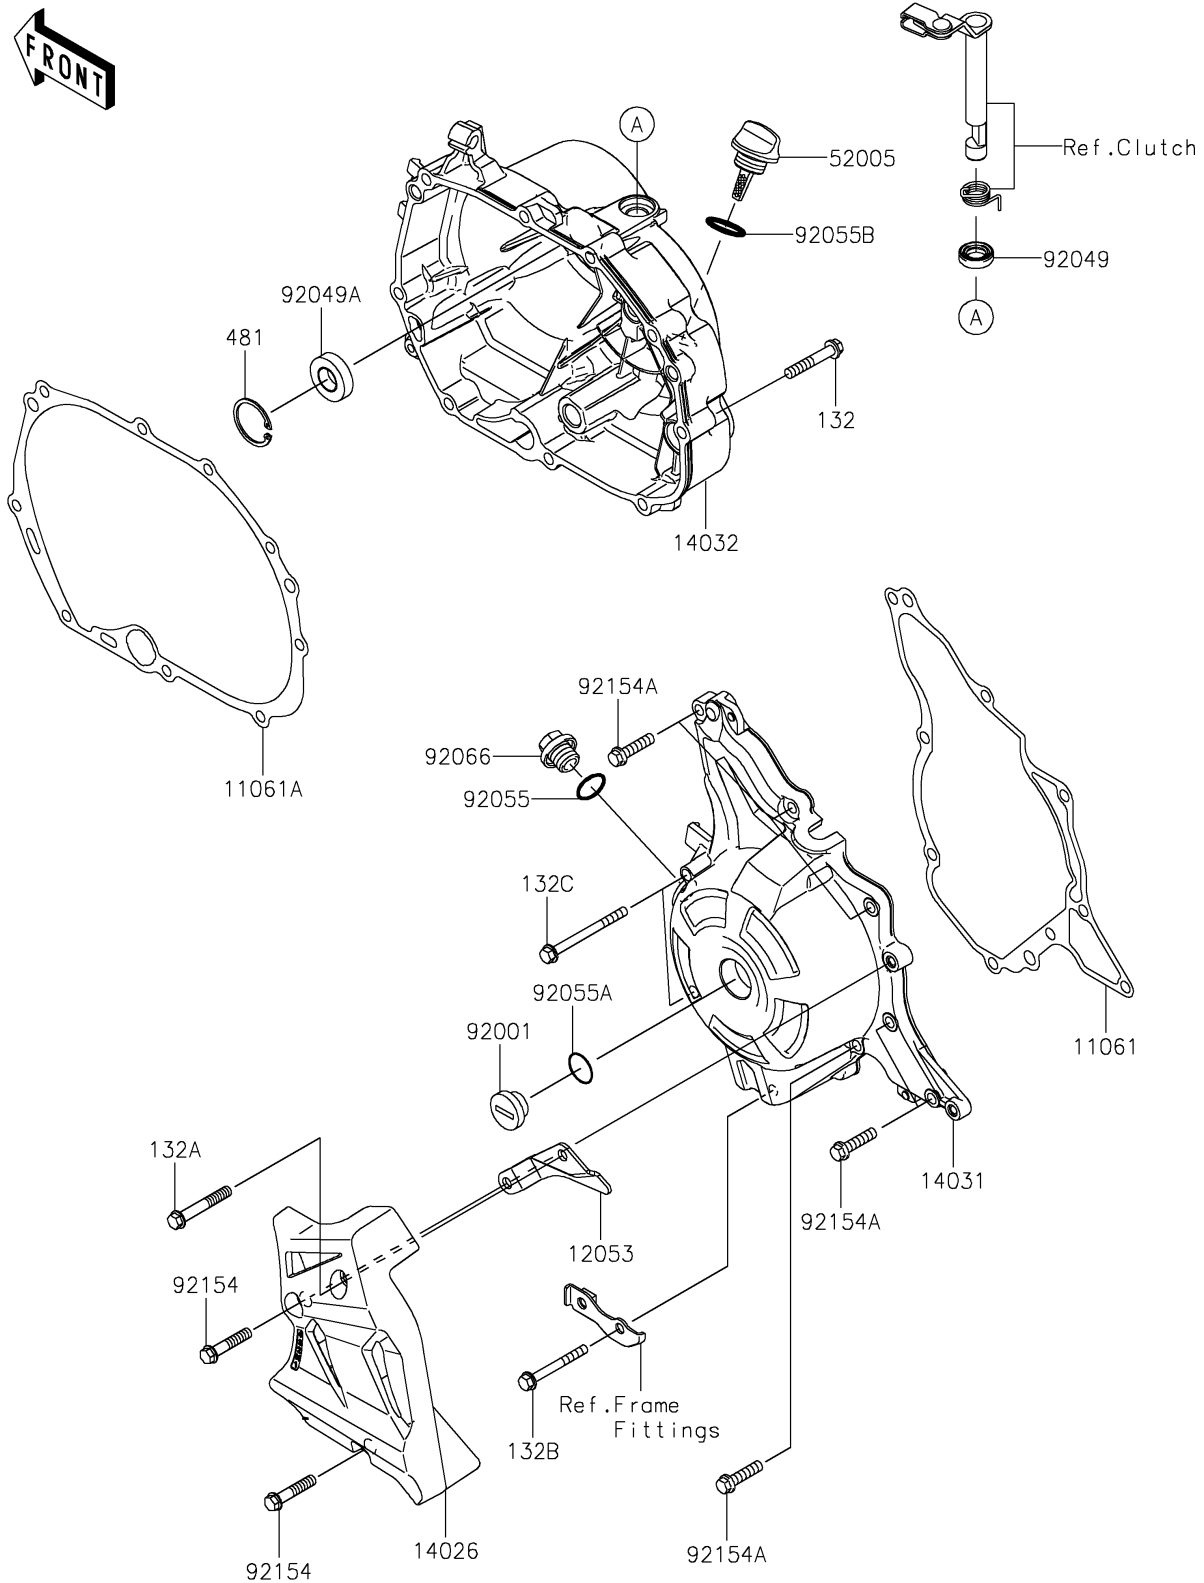

## PARTS DIAGRAM

### Engine Cover(s)

E1431

# 2019 Z125 PRO

## PARTS LIST

Engine Cover(s)

**ITEM NAME**

**PART NUMBER**

**QUANTITY**

---