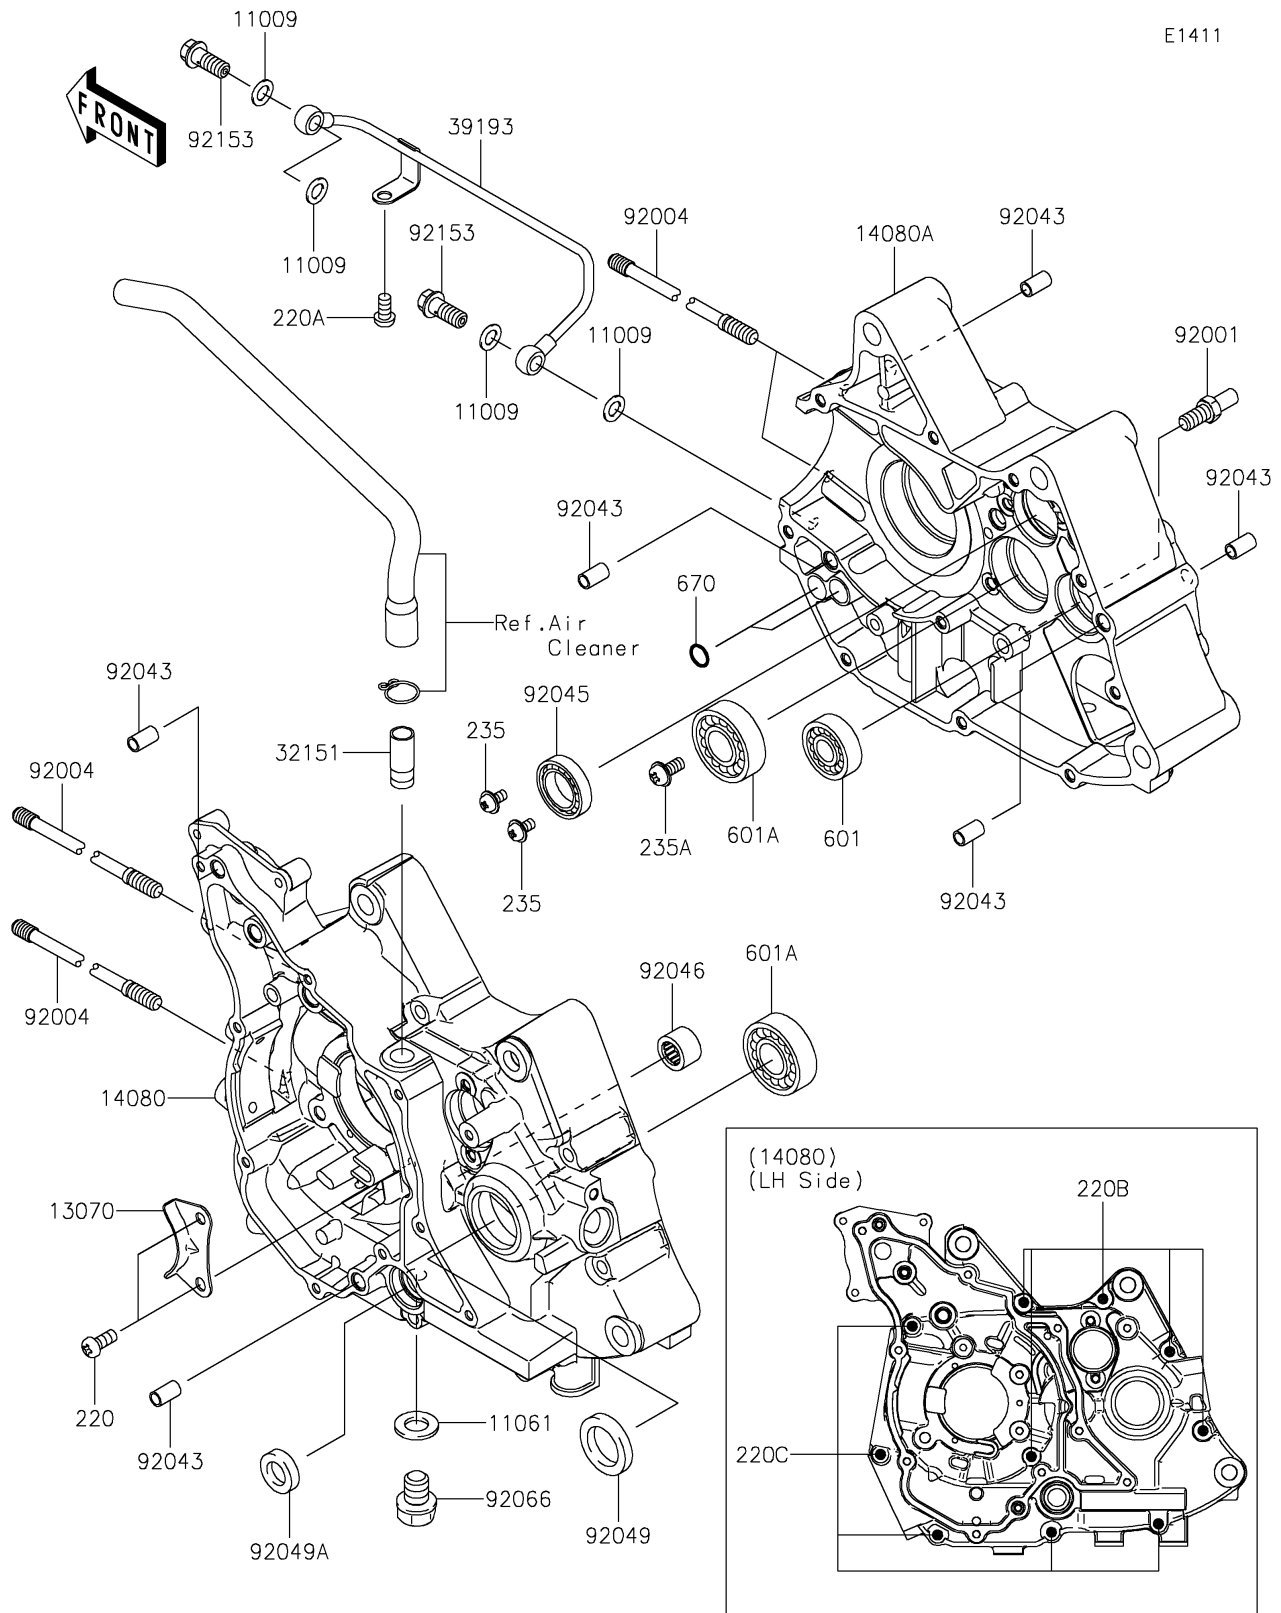

2018 Z125 PRO

PARTS DIAGRAM

Crankcase

E1411

2018 Z125 PRO

PARTS LIST

Crankcase

ITEM NAME

PART NUMBER

QUANTITY
