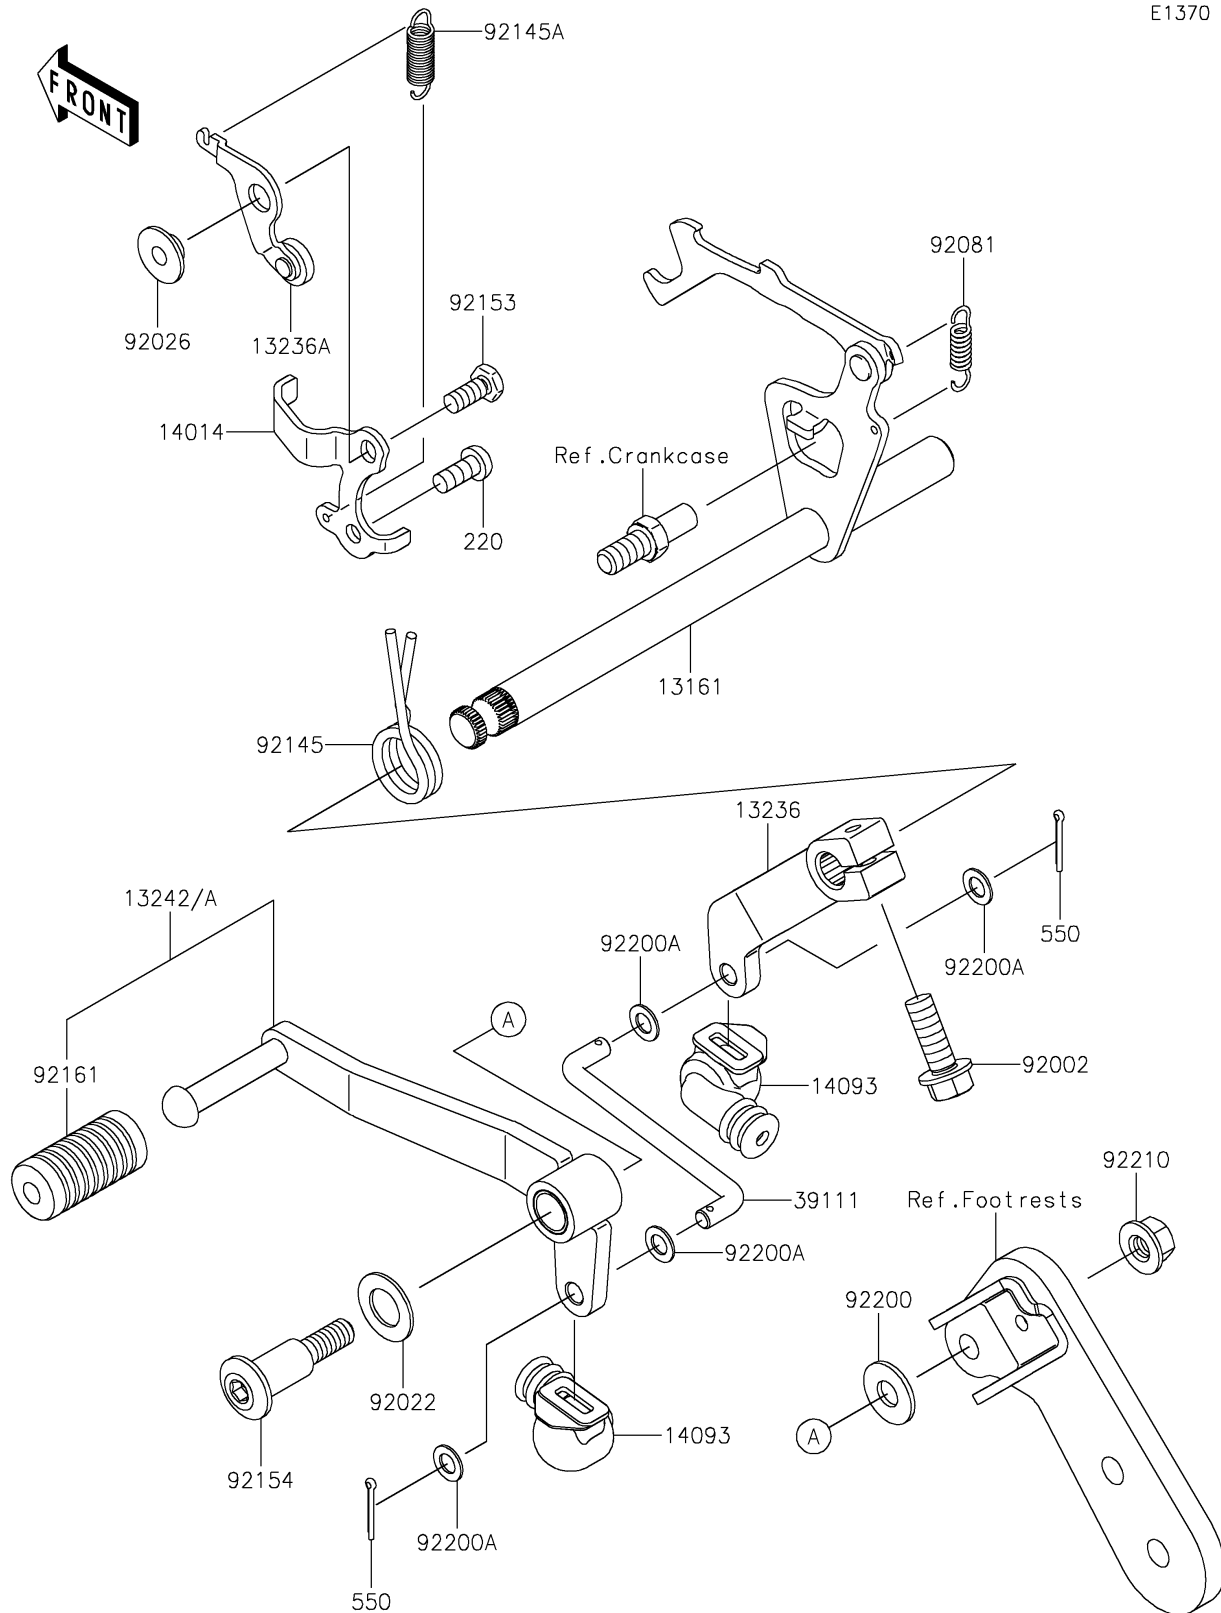

2018 Z125 PRO

PARTS DIAGRAM

Gear Change Mechanism

E1370

2018 Z125 PRO

PARTS LIST

Gear Change Mechanism

Kawasaki

Let the Good Times Roll®

ITEM NAME

PART NUMBER

QUANTITY
