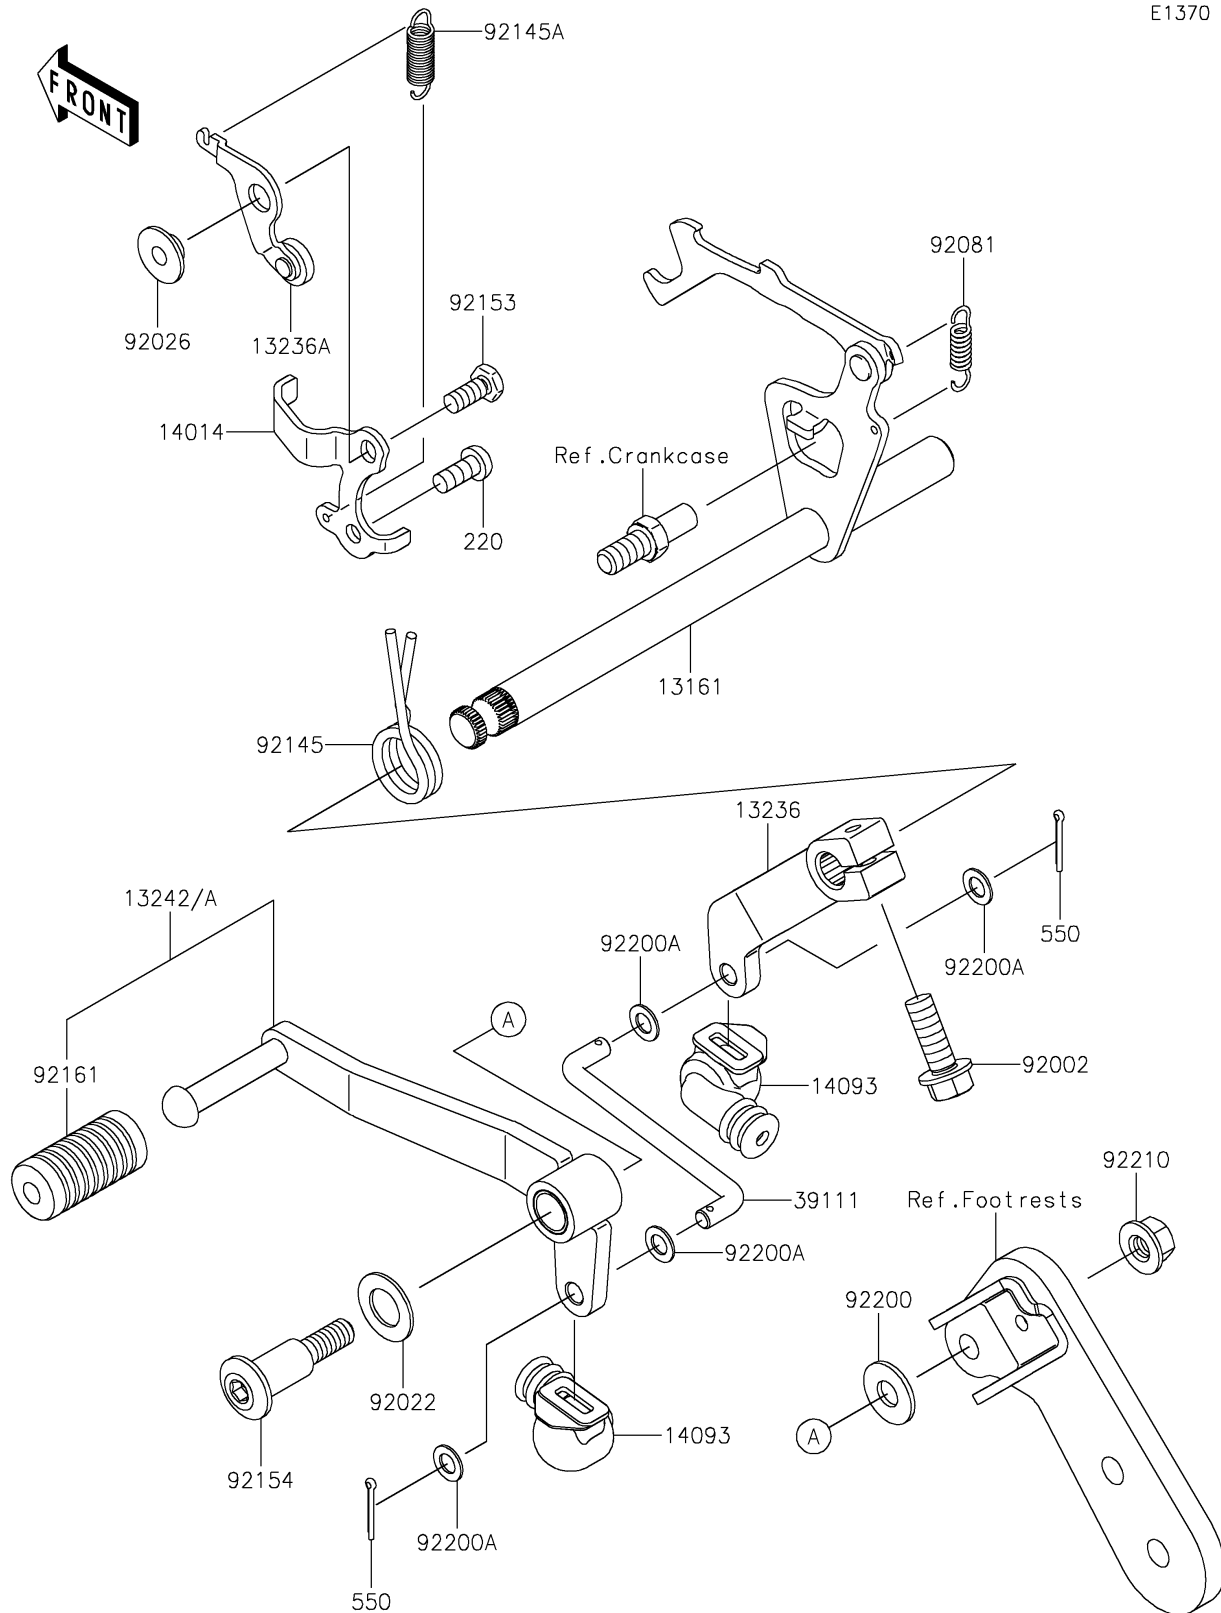

2019 Z125 PRO

PARTS DIAGRAM

Gear Change Mechanism

E1370

2019 Z125 PRO

PARTS LIST

Gear Change Mechanism

ITEM NAME

PART NUMBER

QUANTITY
