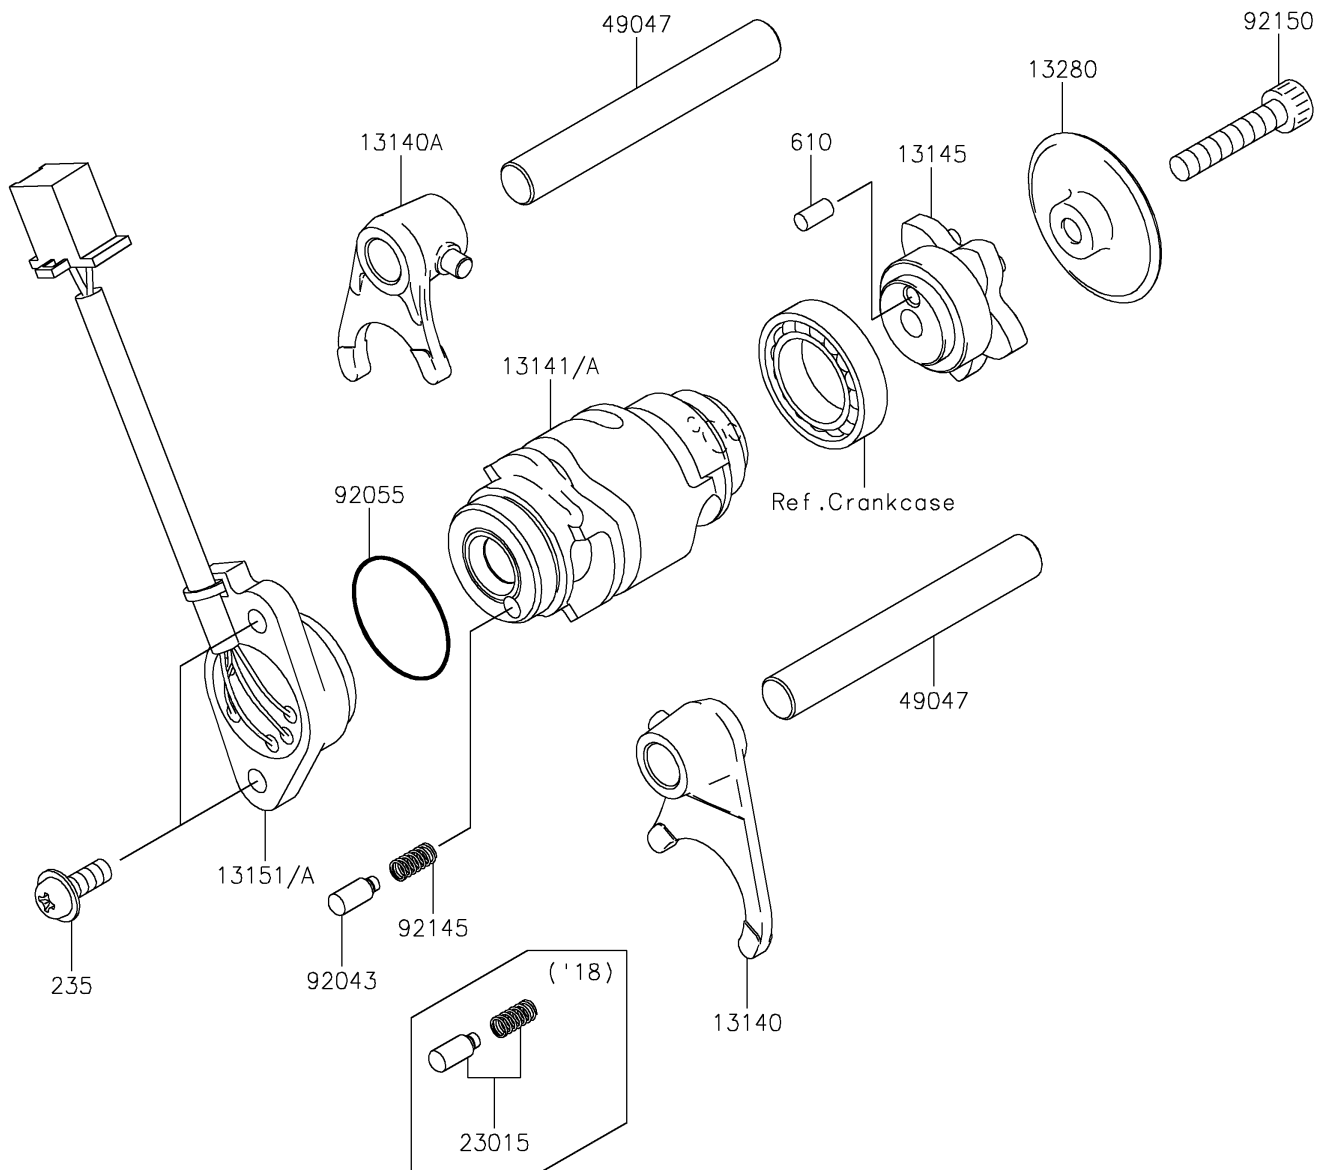

2019 Z125 PRO

PARTS DIAGRAM

Gear Change Drum/Shift Fork(s)

E1362

2019 Z125 PRO

PARTS LIST

Gear Change Drum/Shift Fork(s)

ITEM NAME

PART NUMBER

QUANTITY
