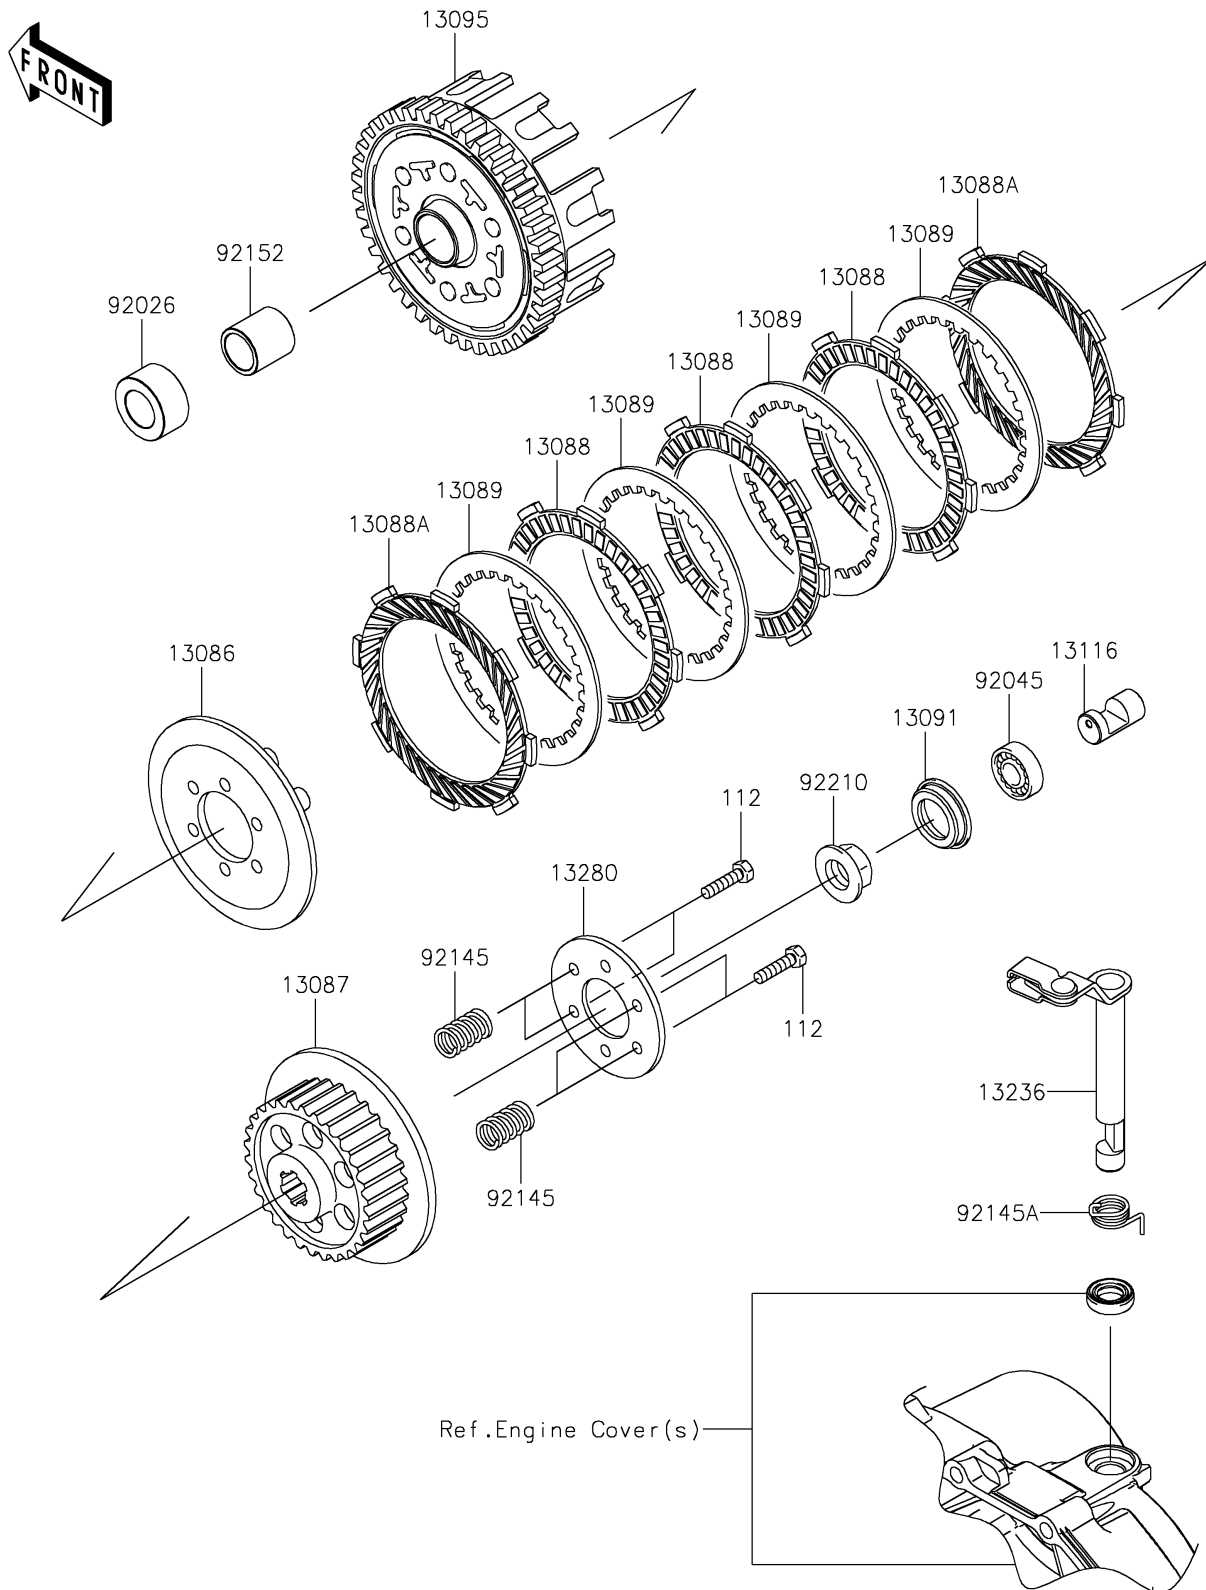

2018 Z125 PRO

PARTS DIAGRAM

Clutch

E1350

2018 Z125 PRO

PARTS LIST

Clutch

ITEM NAME

PART NUMBER

QUANTITY
