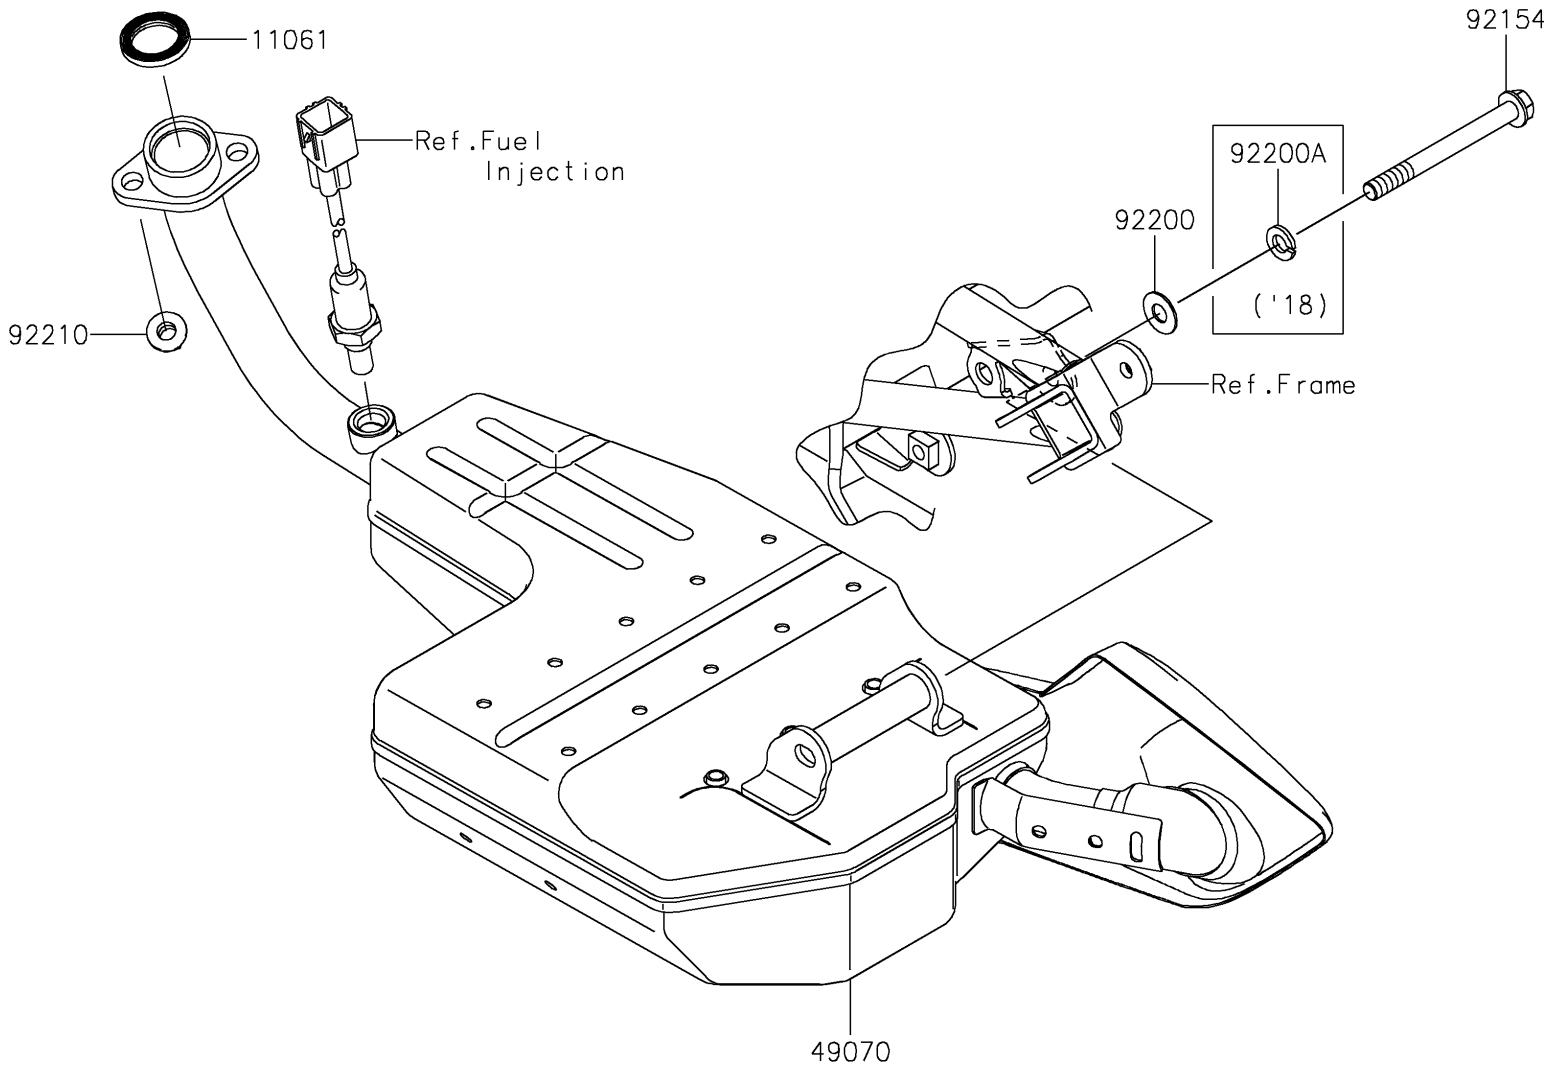

2019 Z125 PRO

PARTS DIAGRAM

Muffler(s)

E1140

2019 Z125 PRO

PARTS LIST

Muffler(s)

Kawasaki

Let the Good Times Roll®

ITEM NAME

PART NUMBER

QUANTITY
