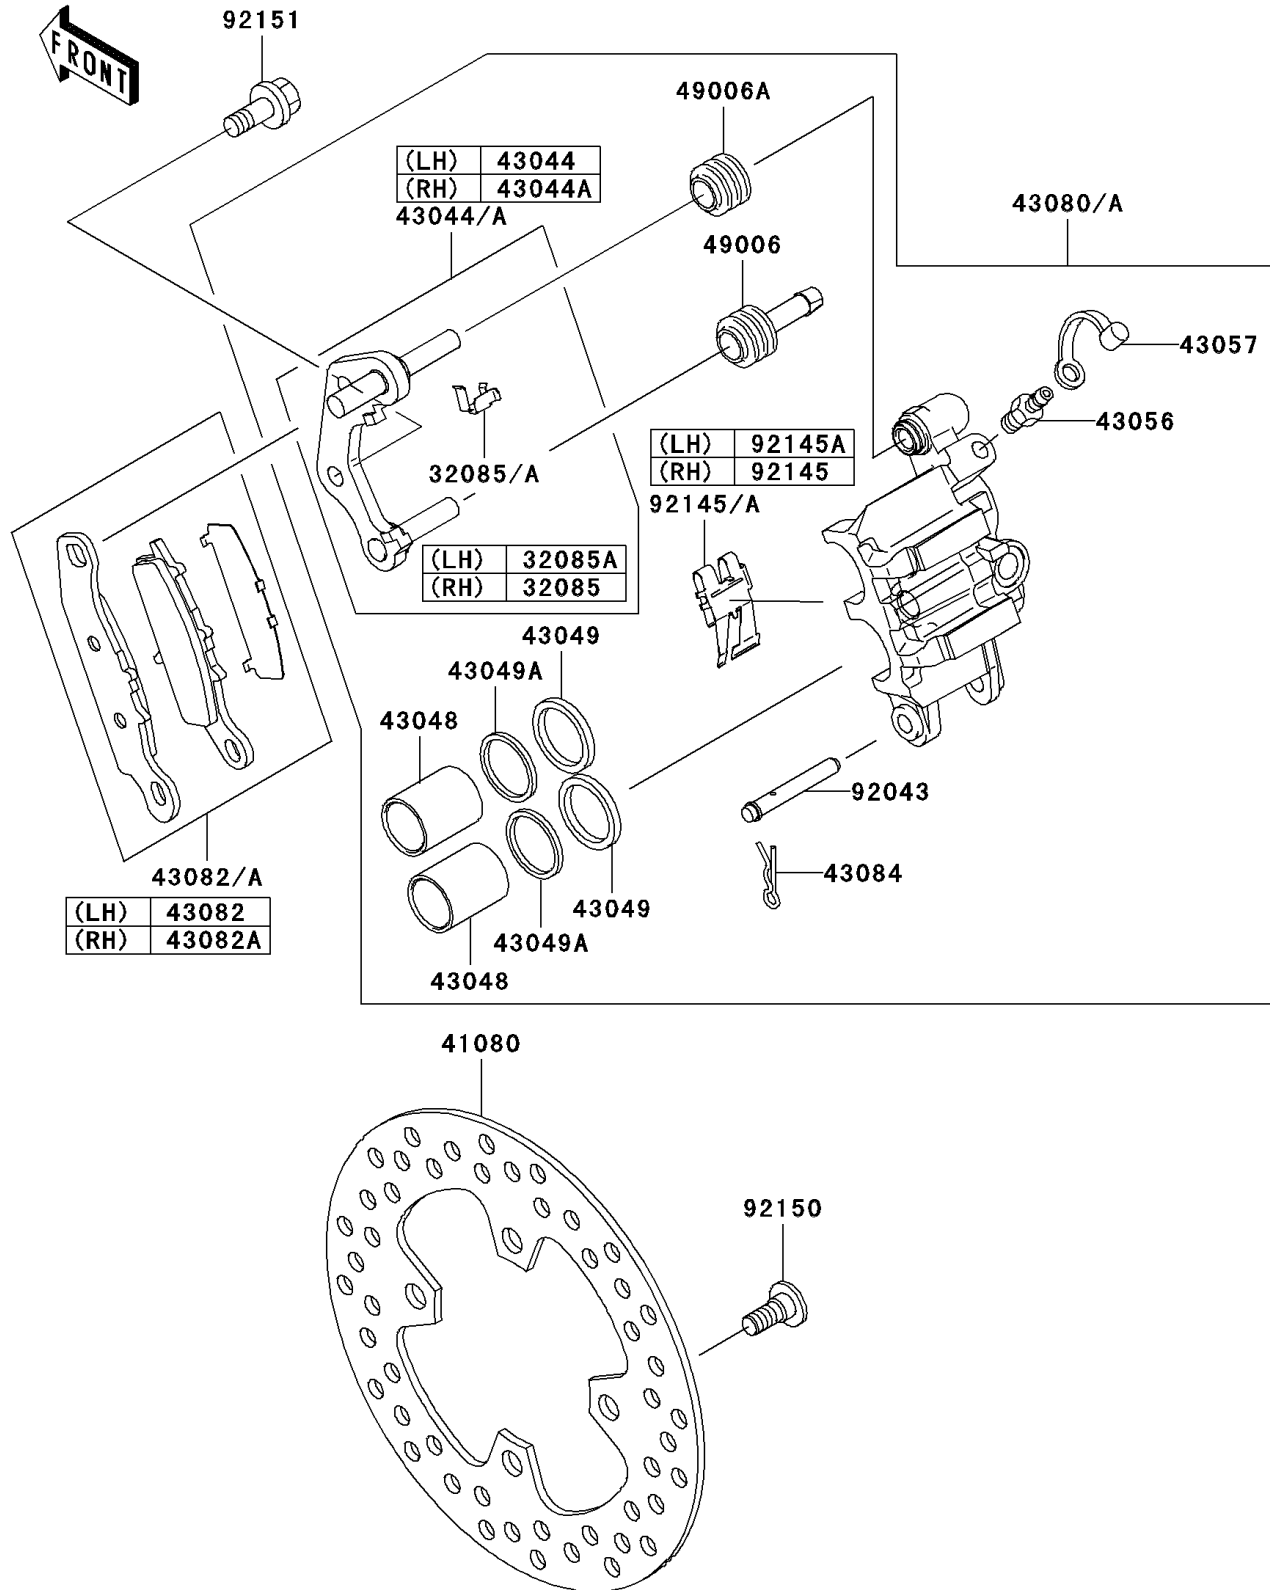

2005 Brute Force 650 4x4

PARTS DIAGRAM

Front Brake

F2292

2005 Brute Force 650 4x4

PARTS LIST

Front Brake

ITEM NAME

PART NUMBER

QUANTITY
