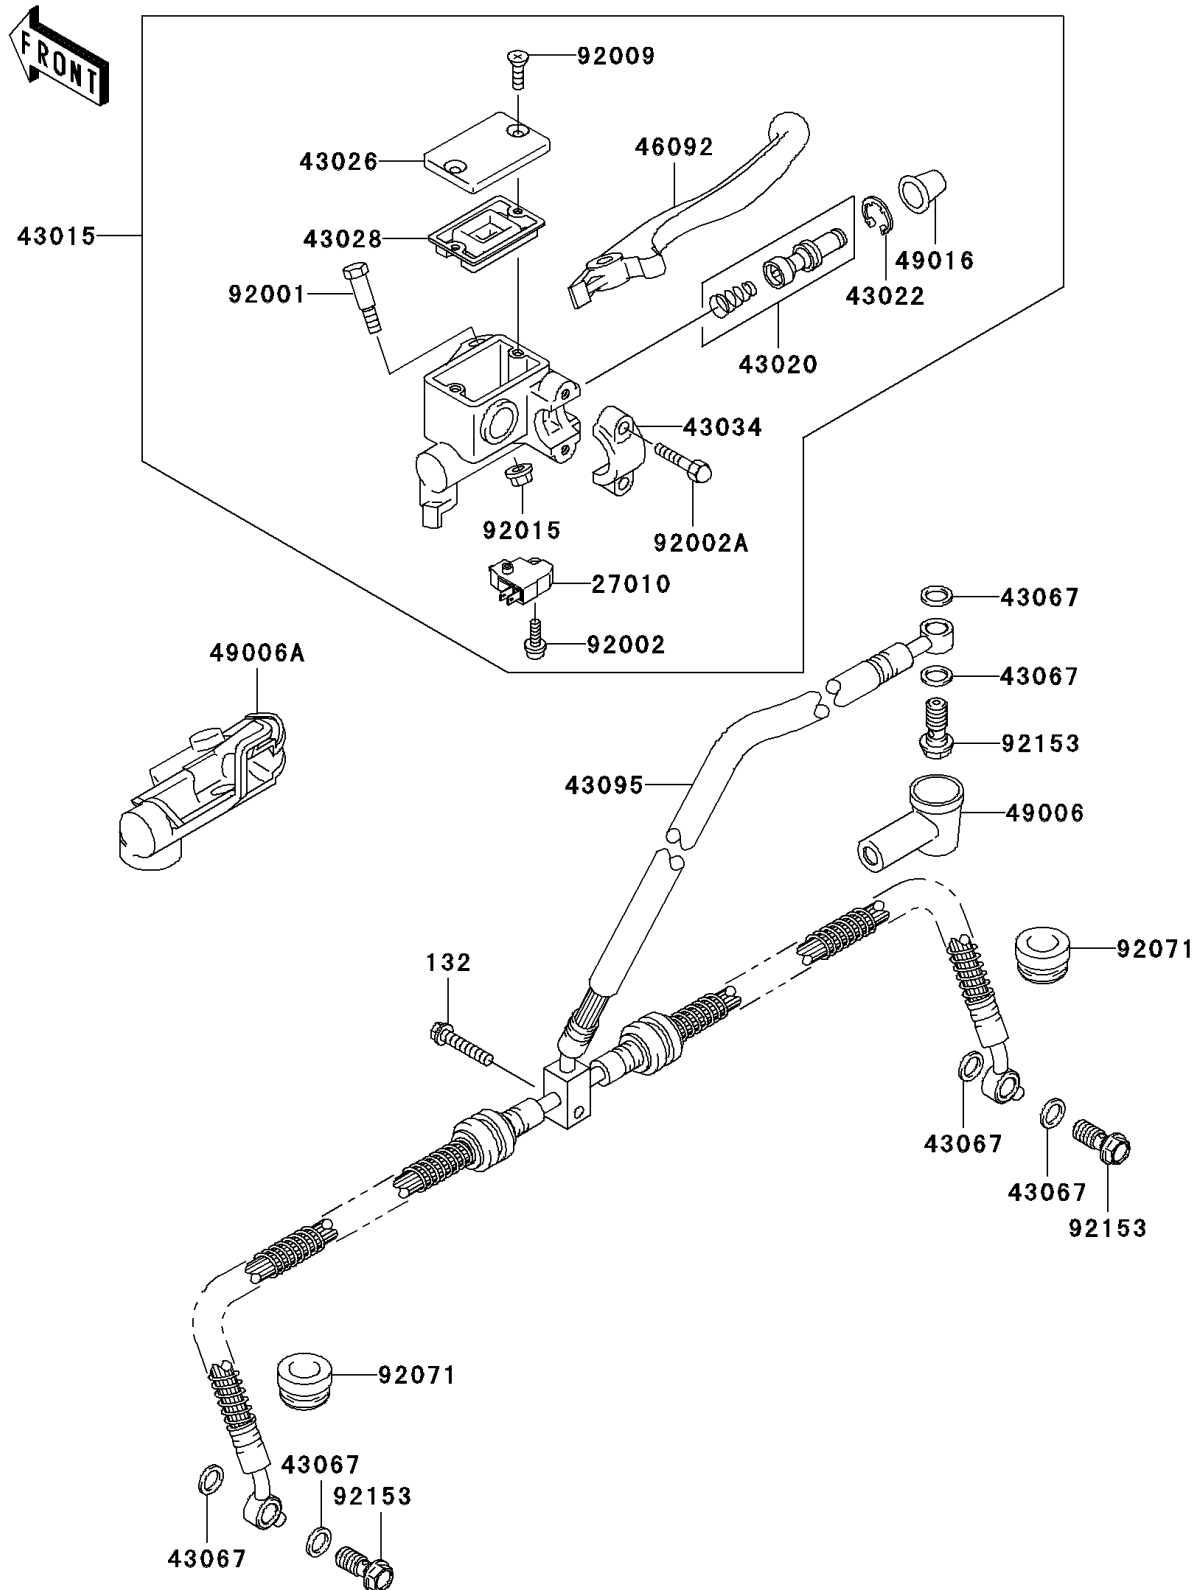

2005 Brute Force 650 4x4

PARTS DIAGRAM

Front Master Cylinder

F2291

2005 Brute Force 650 4x4

PARTS LIST

Front Master Cylinder

ITEM NAME

PART NUMBER

QUANTITY
