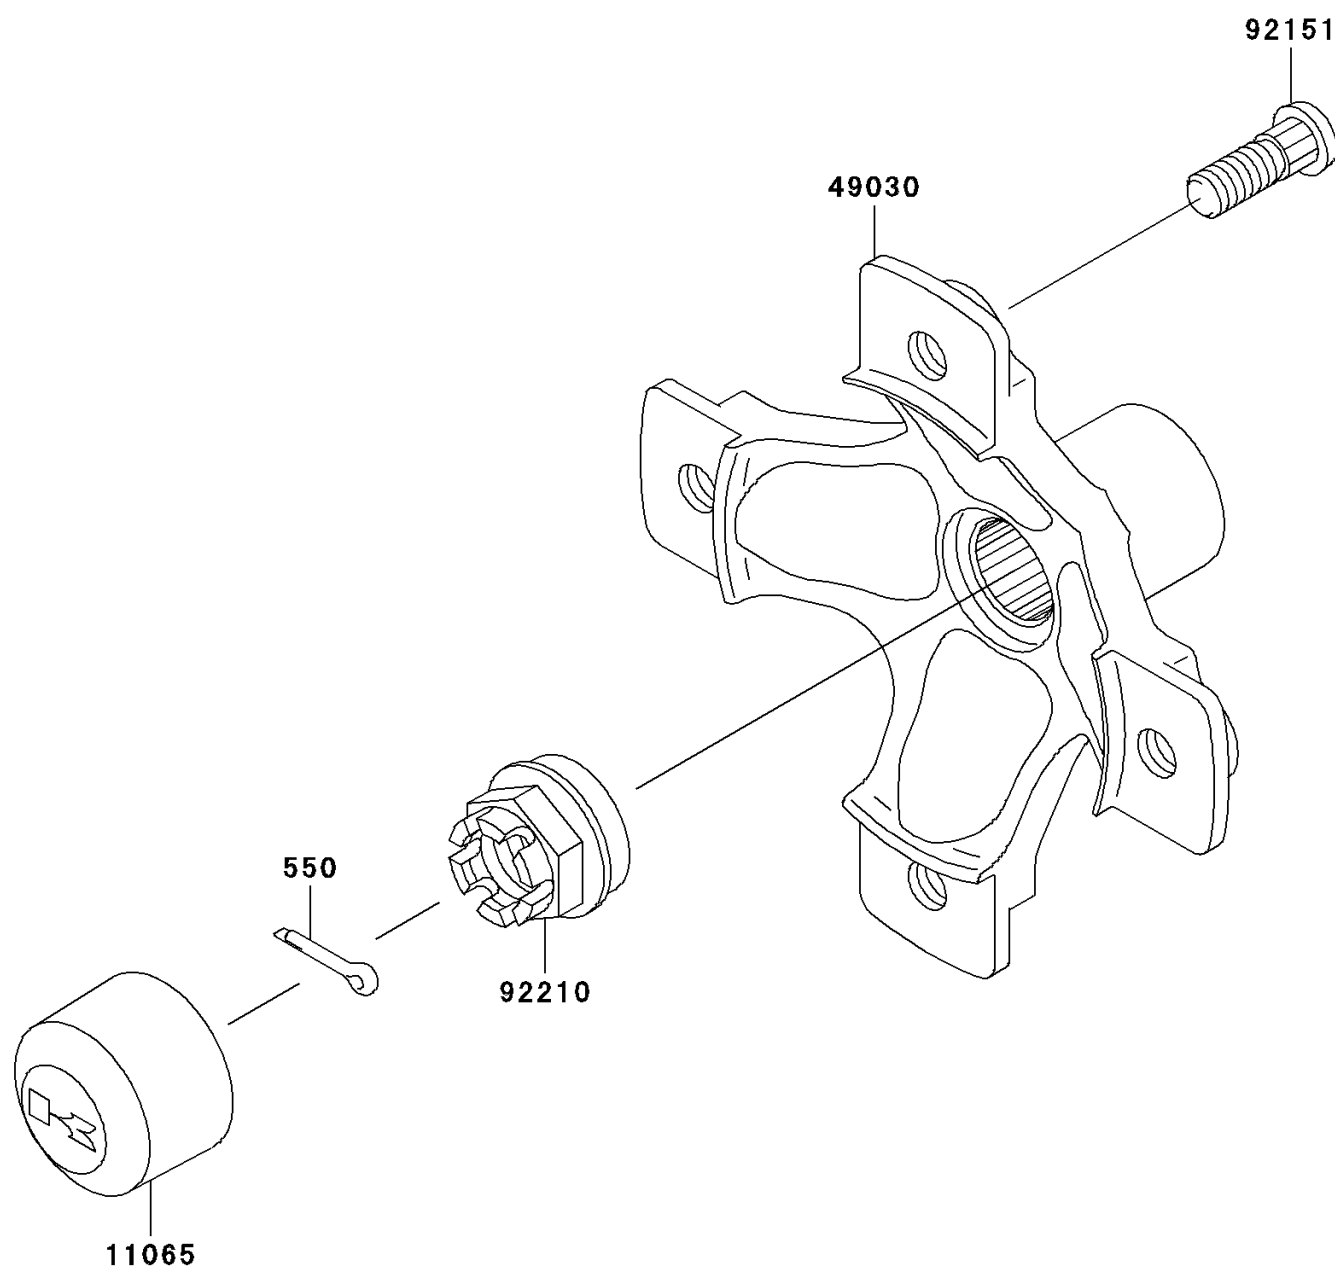

2005 Brute Force 650 4x4

PARTS DIAGRAM

Rear Hub

F2240

2005 Brute Force 650 4x4

PARTS LIST

Rear Hub

ITEM NAME

PART NUMBER

QUANTITY
