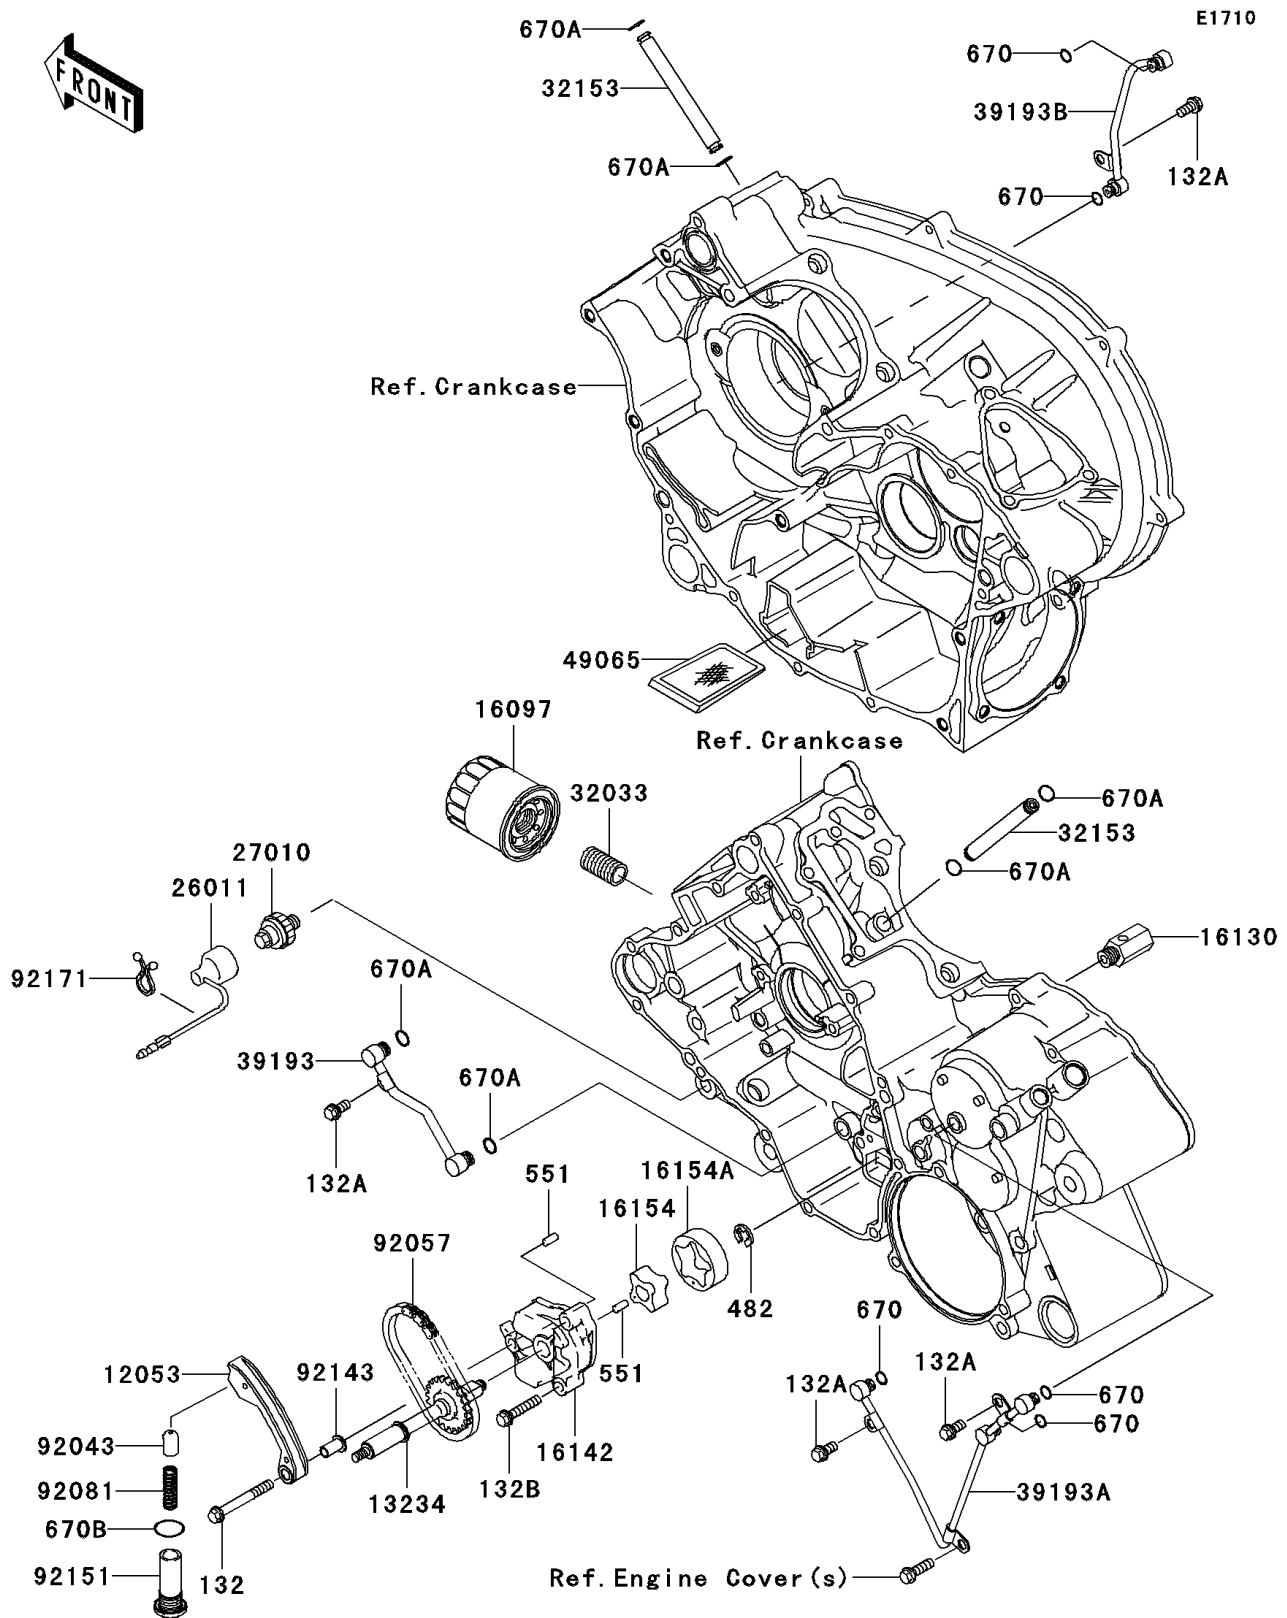

2005 Brute Force 650 4x4

PARTS DIAGRAM

Oil Pump/Oil Filter

2005 Brute Force 650 4x4

PARTS LIST

Oil Pump/Oil Filter

ITEM NAME	PART NUMBER	QUANTITY
-----------	-------------	----------
