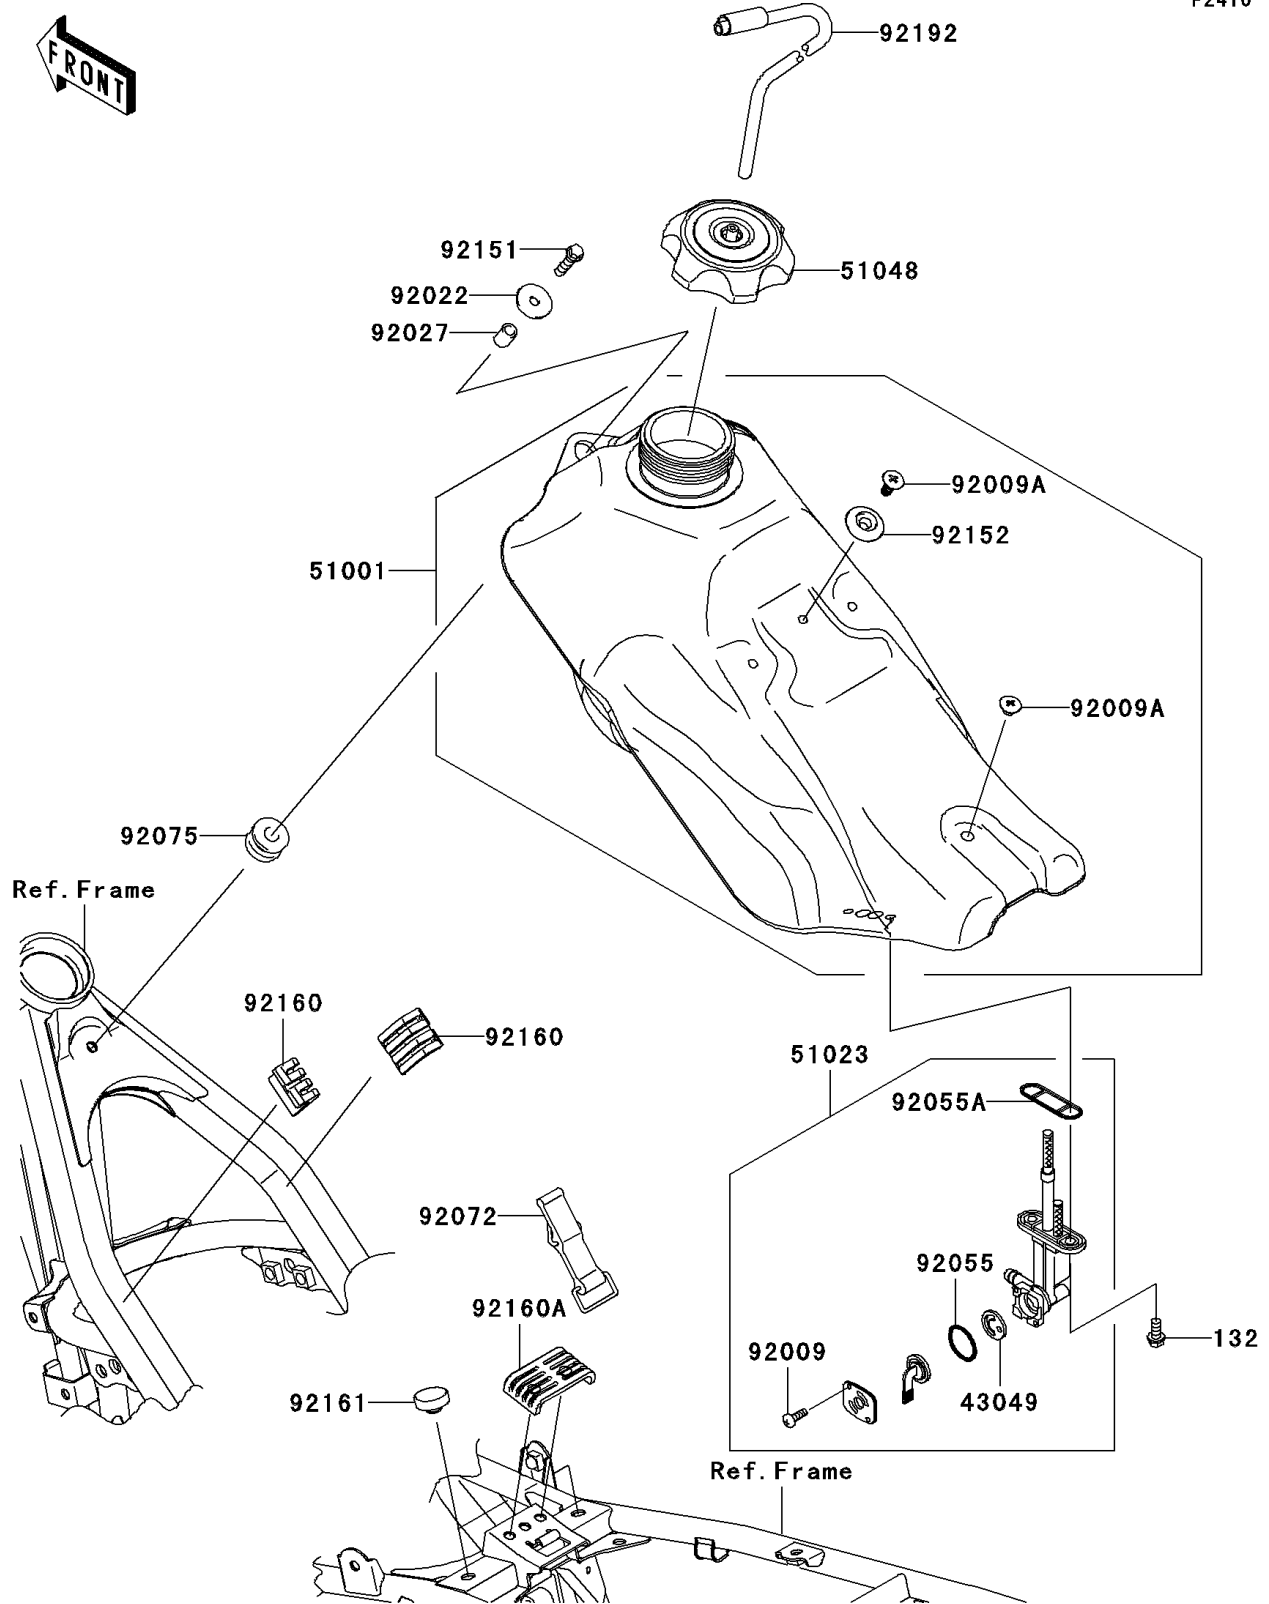

2011 KLX[®]140

PARTS DIAGRAM

Fuel Tank

F2410

2011 KLX[®]140

PARTS LIST

Fuel Tank

ITEM NAME

PART NUMBER

QUANTITY
