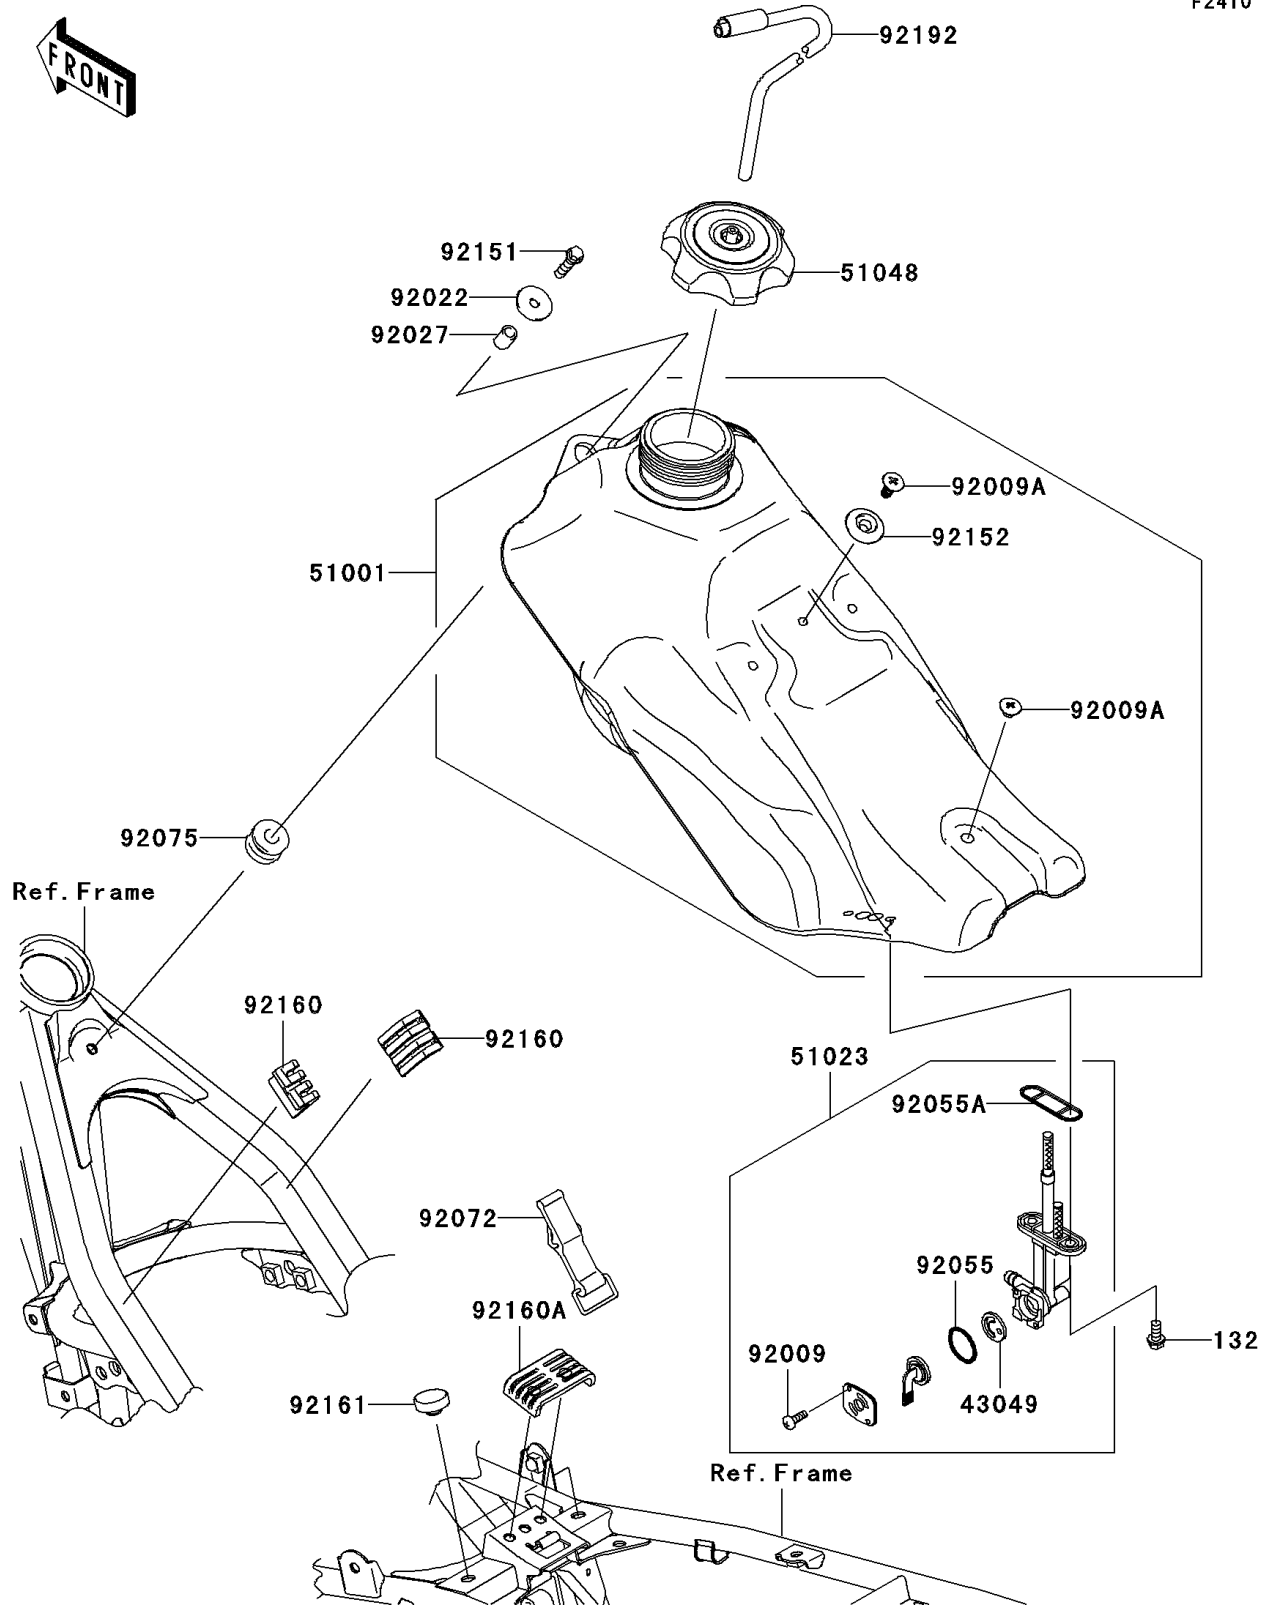

2008 KLX[®]140

PARTS DIAGRAM

Fuel Tank

F2410

2008 KLX[®]140

PARTS LIST

Fuel Tank

Kawasaki

Let the Good Times Roll[®]

ITEM NAME

PART NUMBER

QUANTITY
