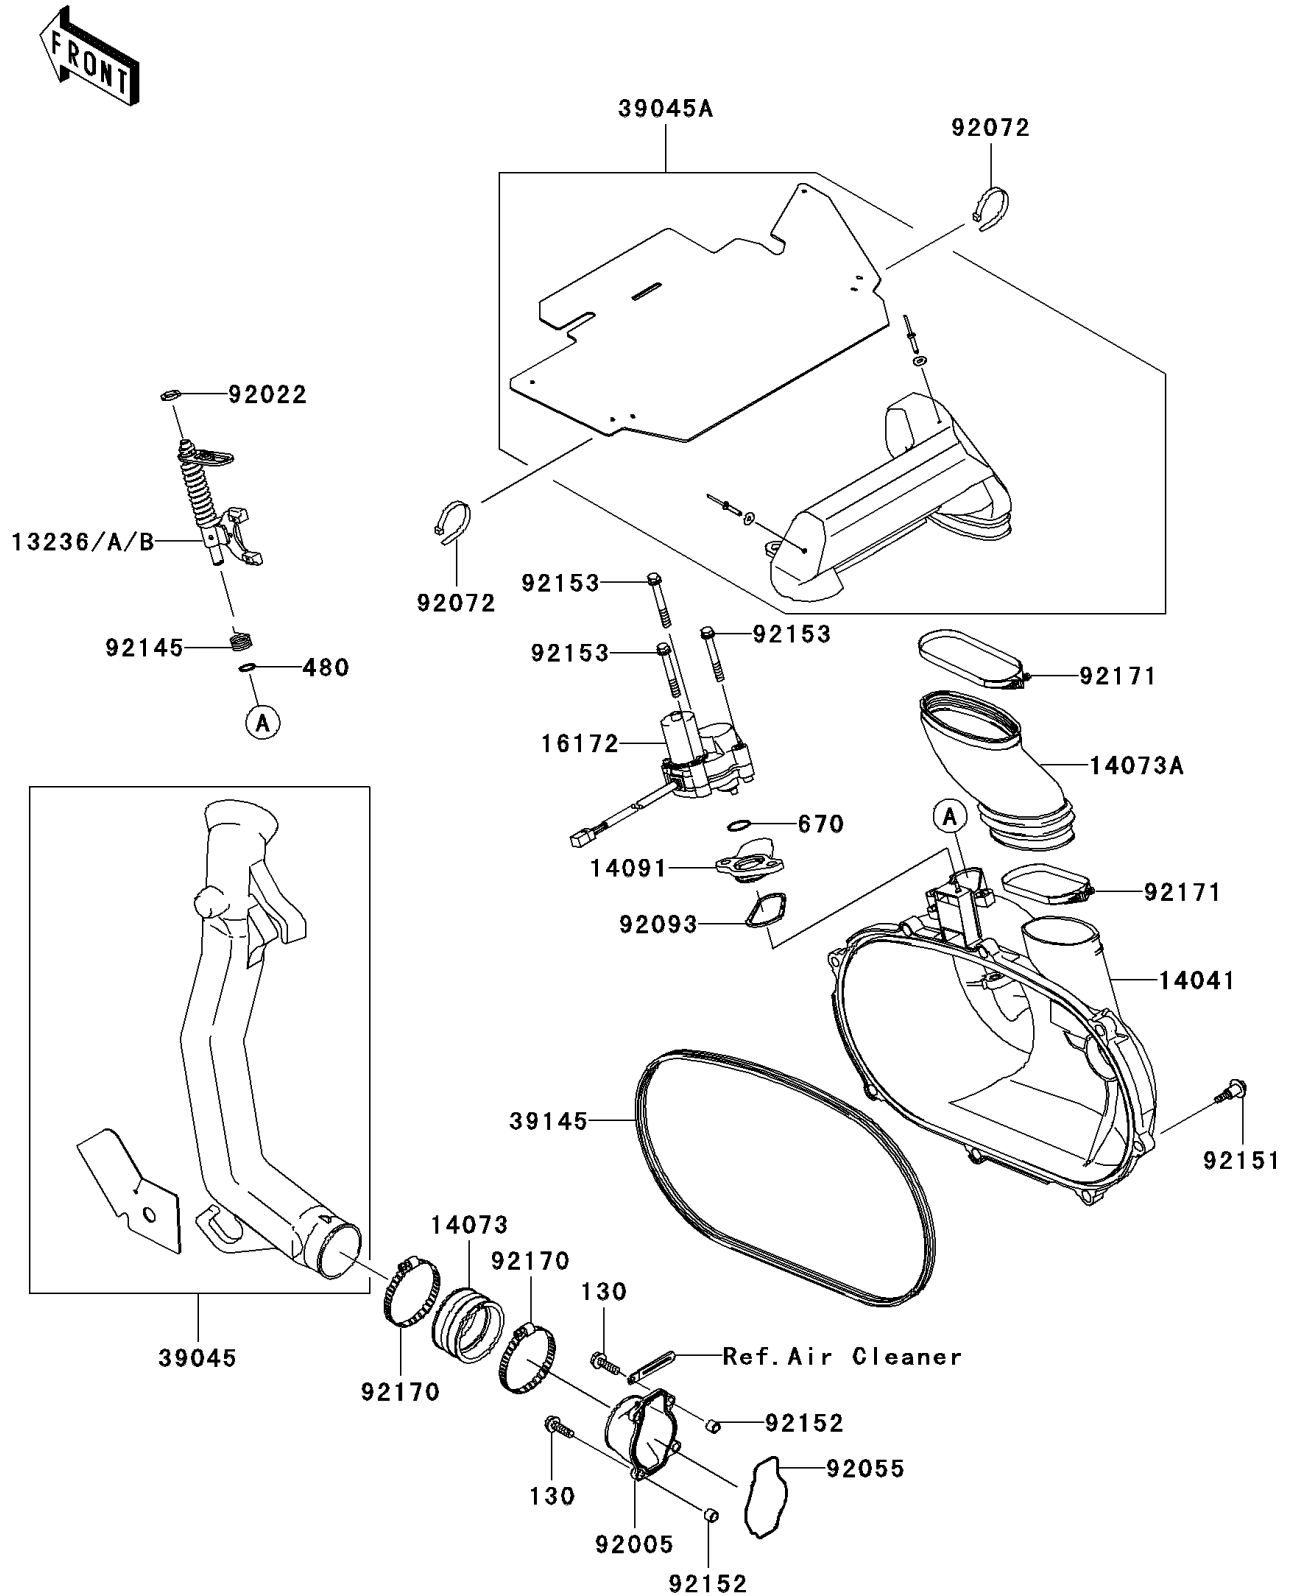

2005 Brute Force 650 4x4

PARTS DIAGRAM

Converter Cover

E1393

2005 Brute Force 650 4x4

PARTS LIST

Converter Cover

ITEM NAME

PART NUMBER

QUANTITY
