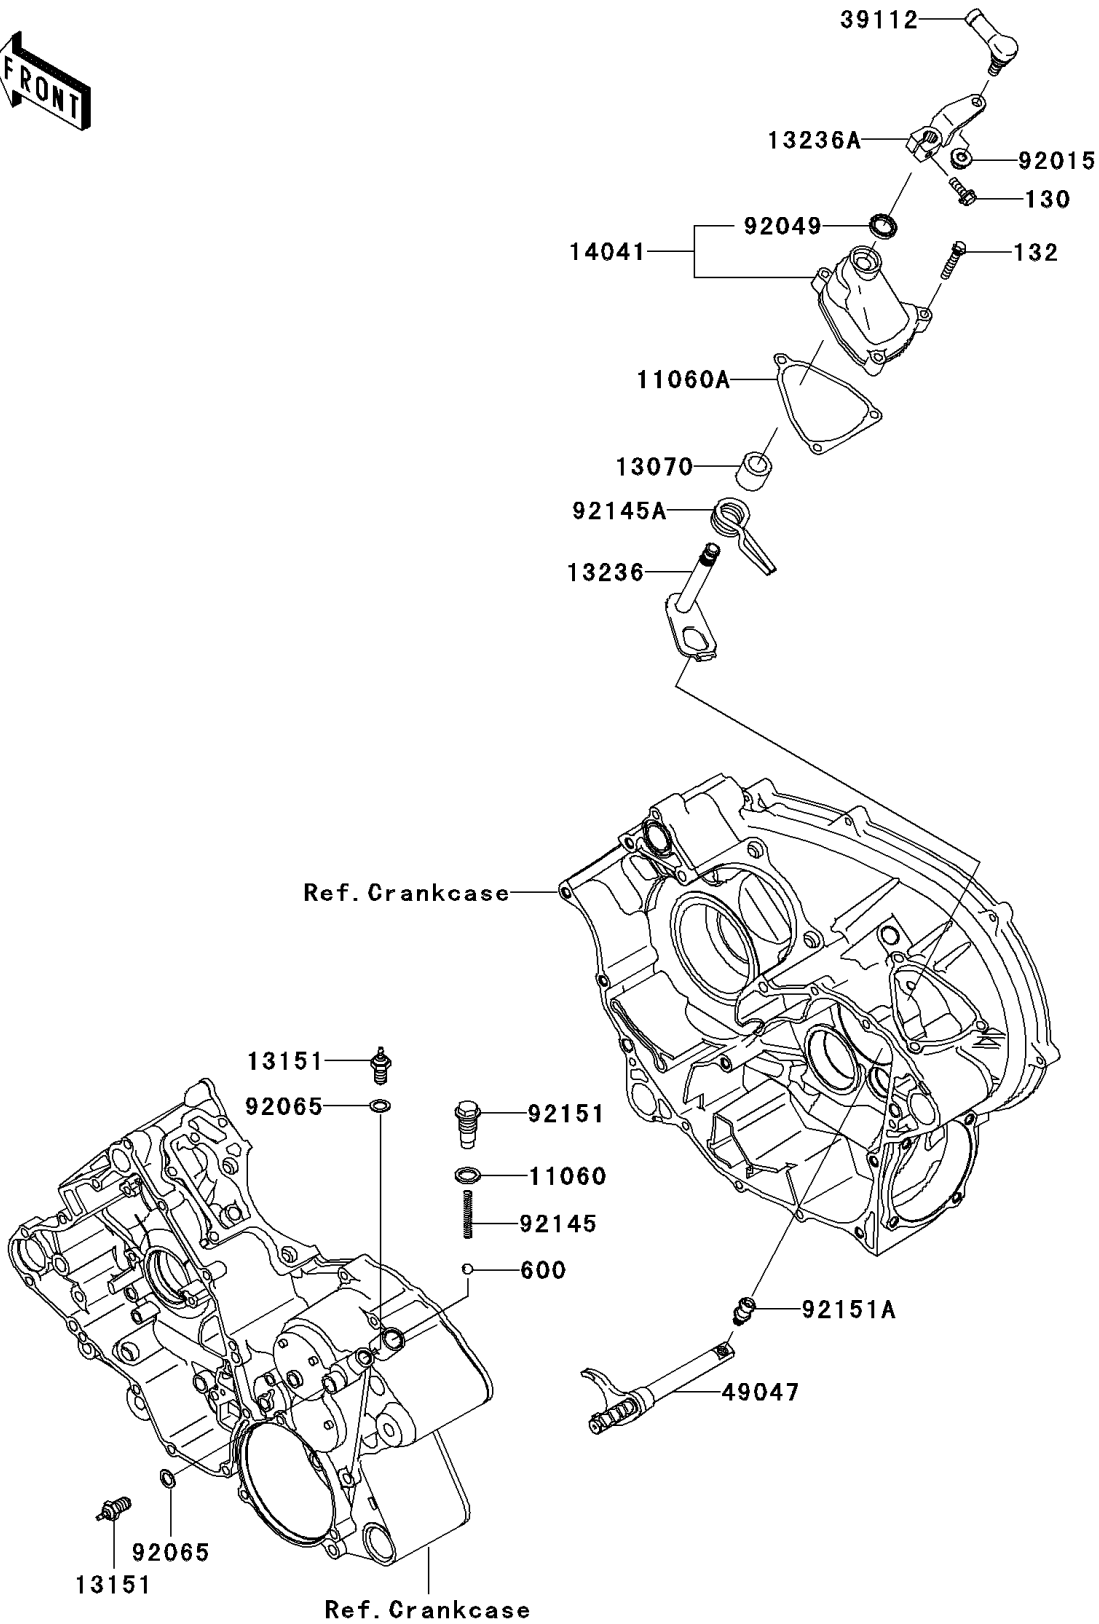

2005 Brute Force 650 4x4

PARTS DIAGRAM

Gear Change Mechanism

E1370

2005 Brute Force 650 4x4

PARTS LIST

Gear Change Mechanism

ITEM NAME

PART NUMBER

QUANTITY
