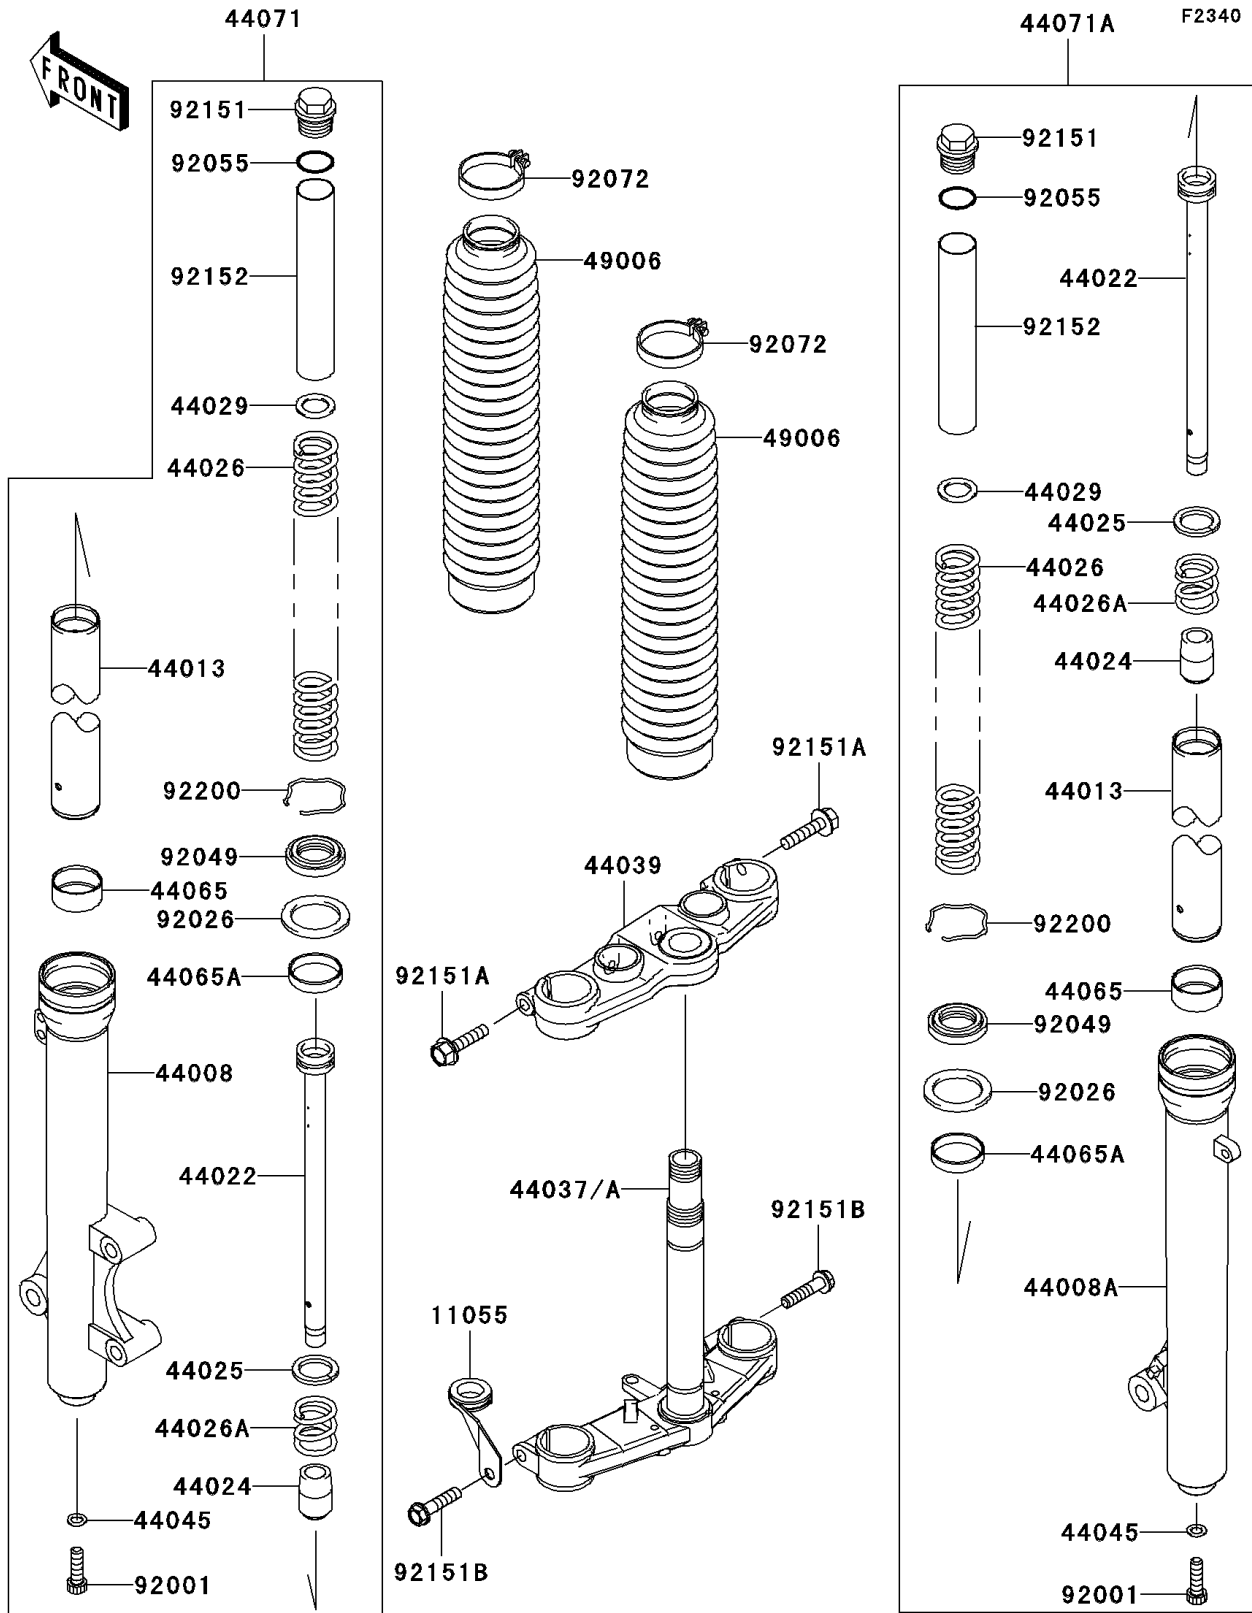

2011 KLX[®]140

PARTS DIAGRAM

Front Fork

2011 KLX[®]140

PARTS LIST

Front Fork

ITEM NAME

PART NUMBER

QUANTITY
