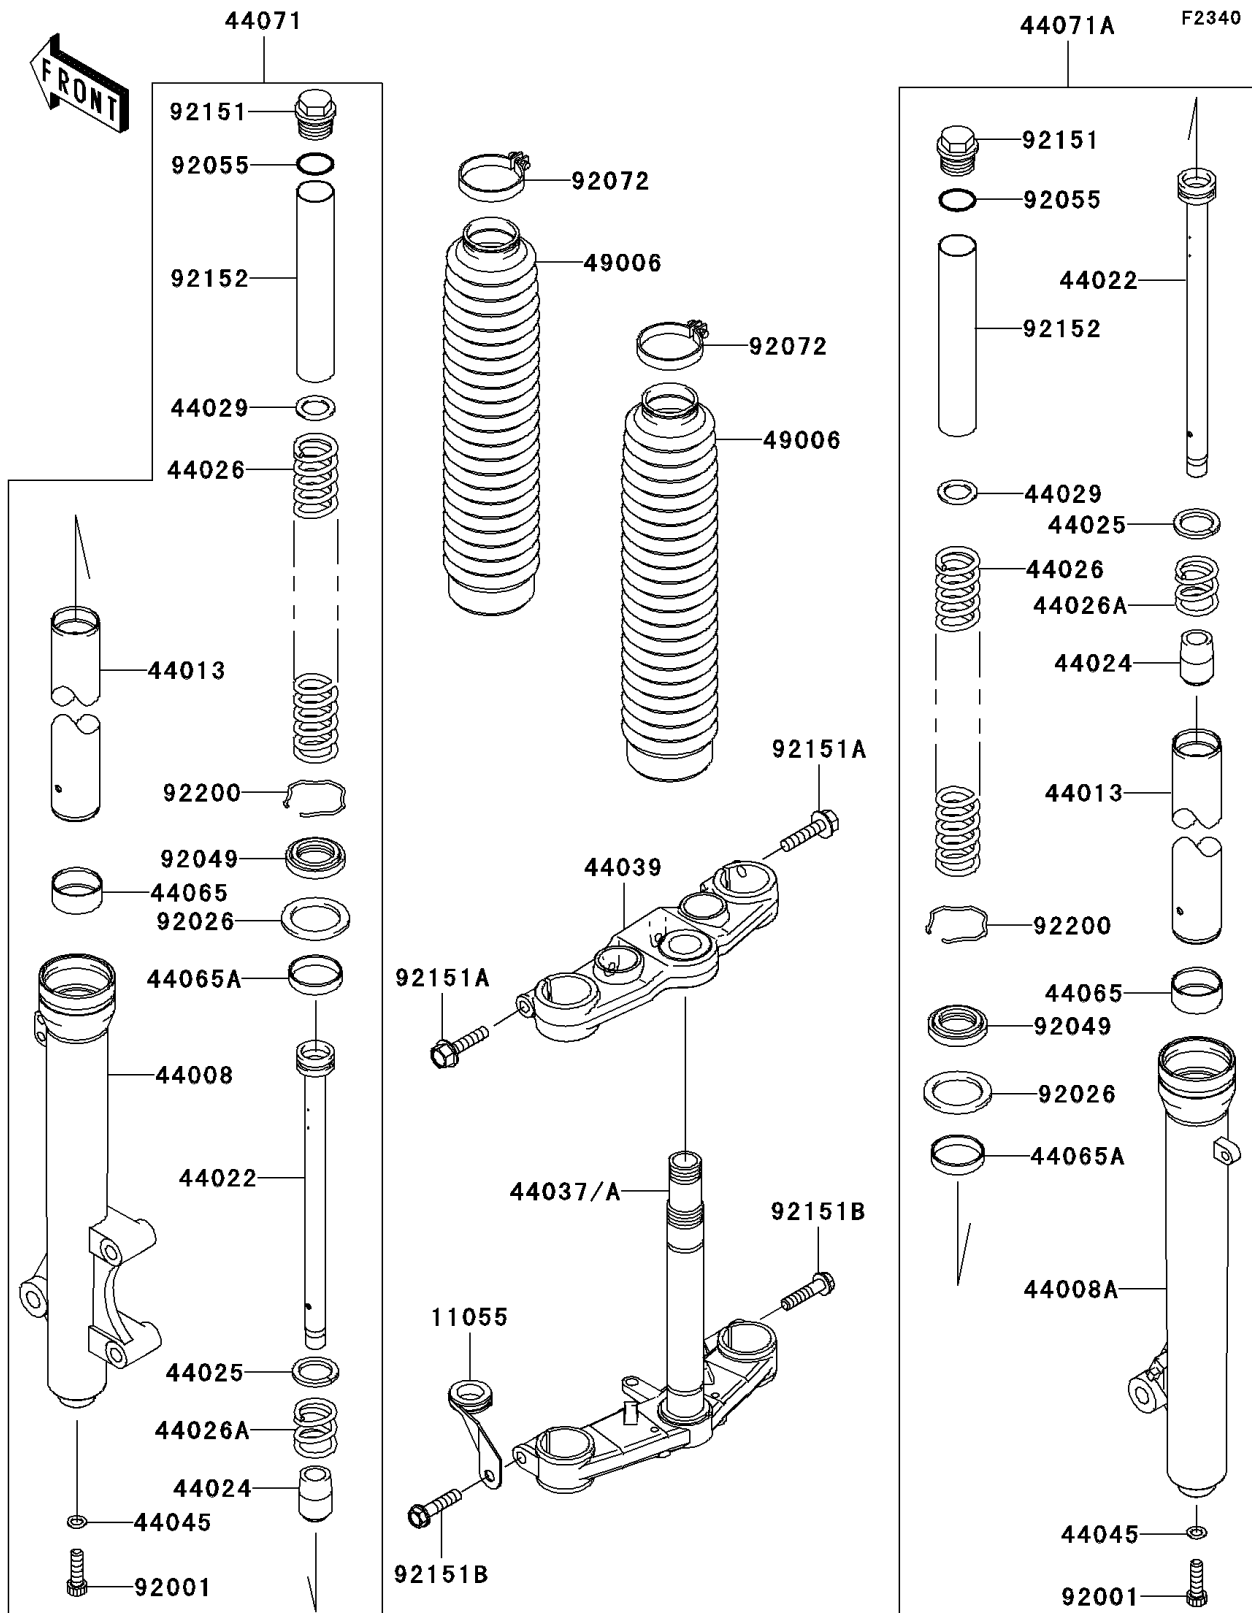

2008 KLX[®]140

PARTS DIAGRAM

Front Fork

2008 KLX[®]140

PARTS LIST

Front Fork

Kawasaki

Let the Good Times Roll[®]

ITEM NAME

PART NUMBER

QUANTITY
