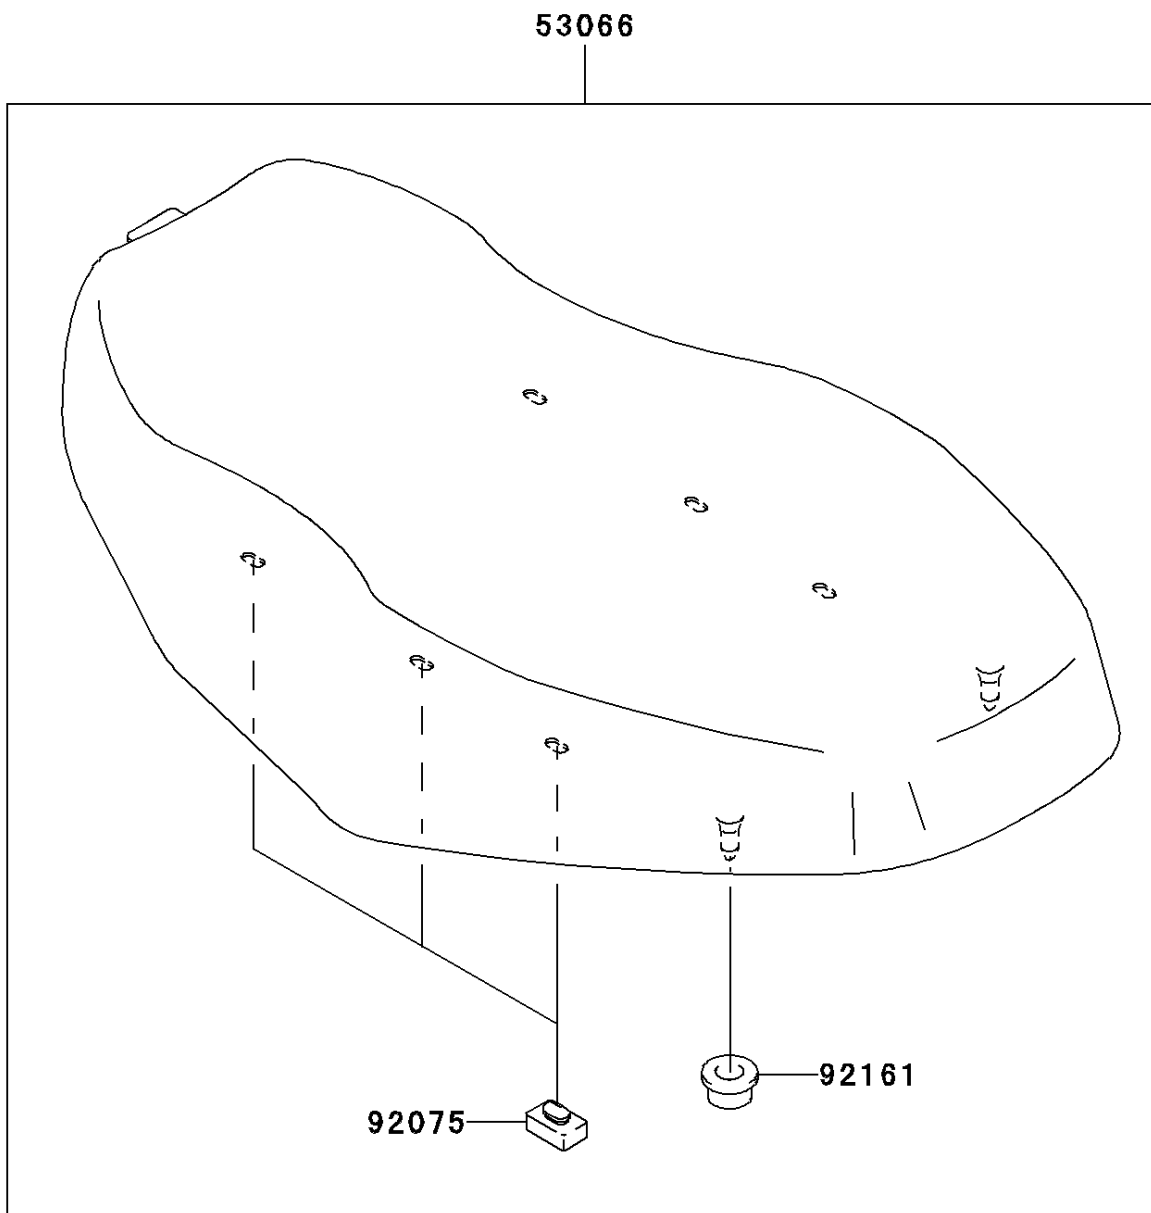

2005 Brute Force 650 4x4

PARTS DIAGRAM

Seat

F2510

2005 Brute Force 650 4x4

PARTS LIST

Seat

ITEM NAME

PART NUMBER

QUANTITY
