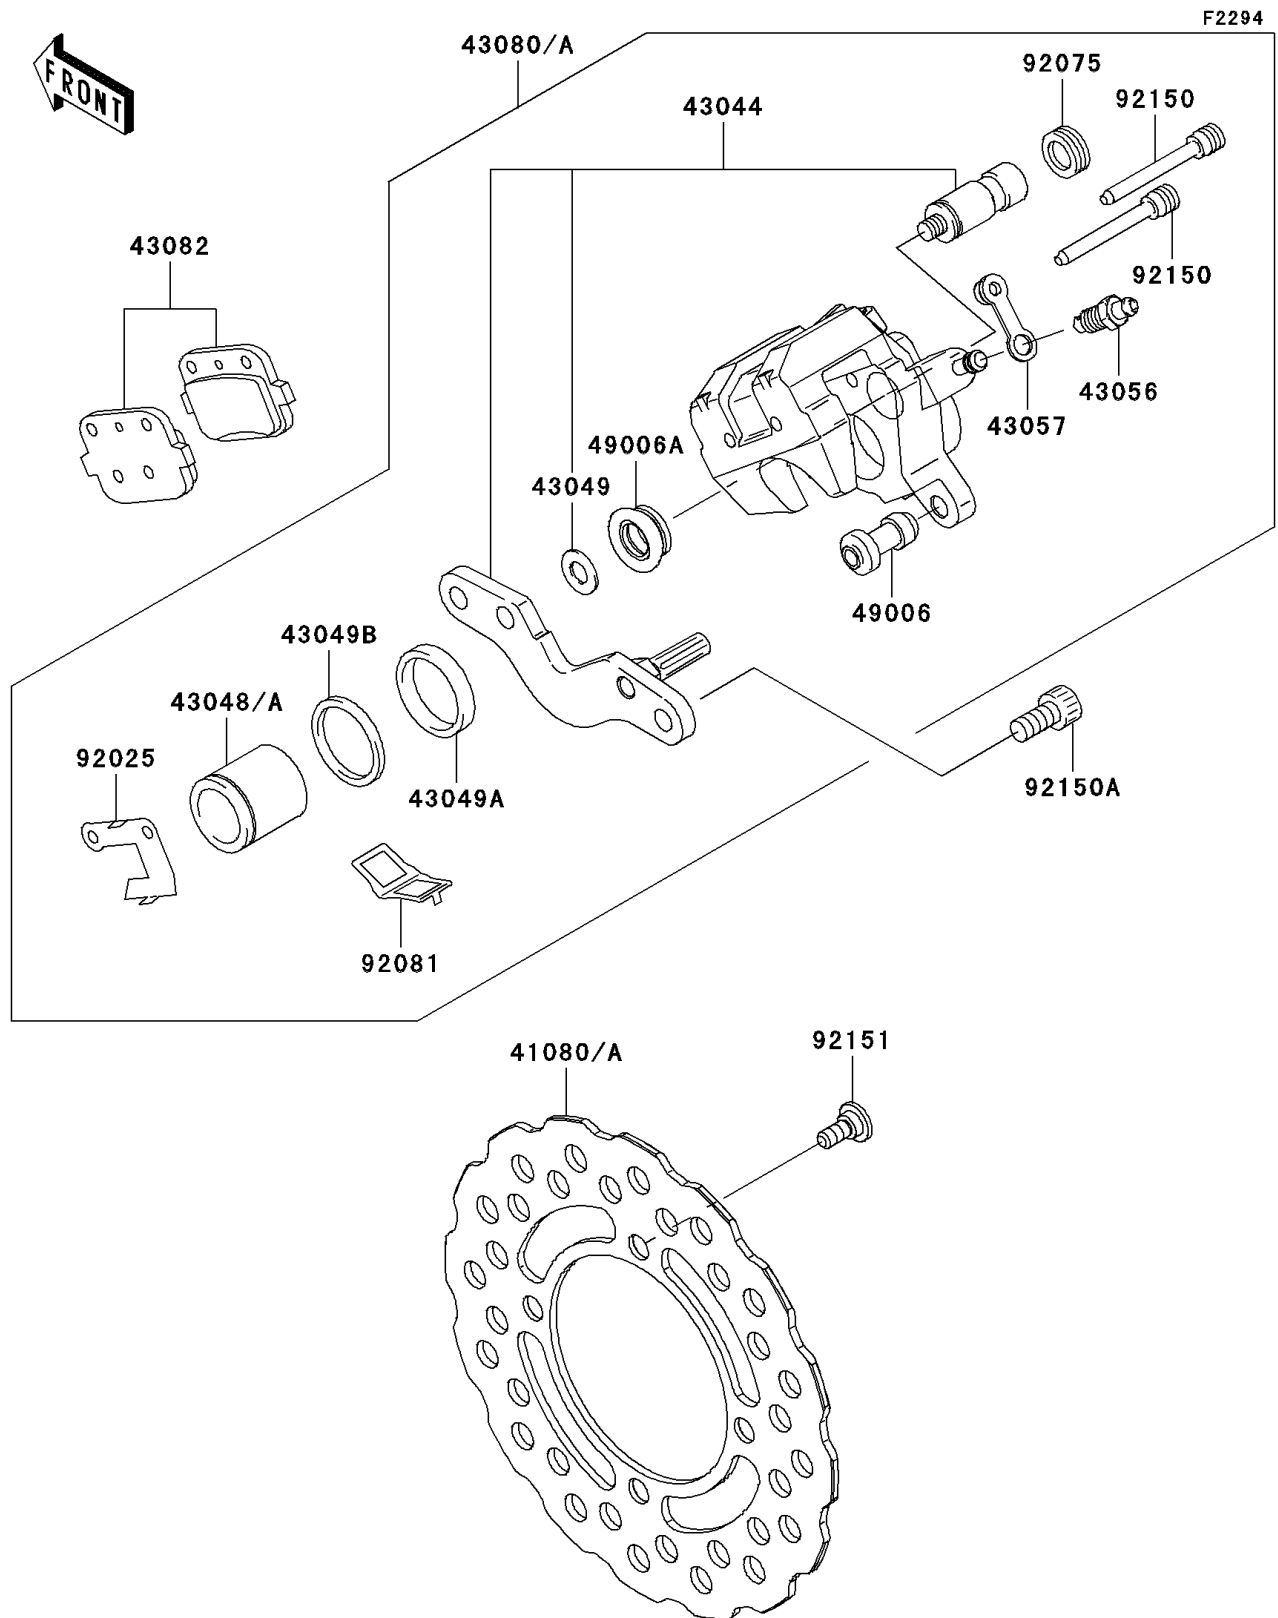

2011 KLX[®]140

PARTS DIAGRAM

Rear Brake

2011 KLX[®]140

PARTS LIST

Rear Brake

ITEM NAME

PART NUMBER

QUANTITY
