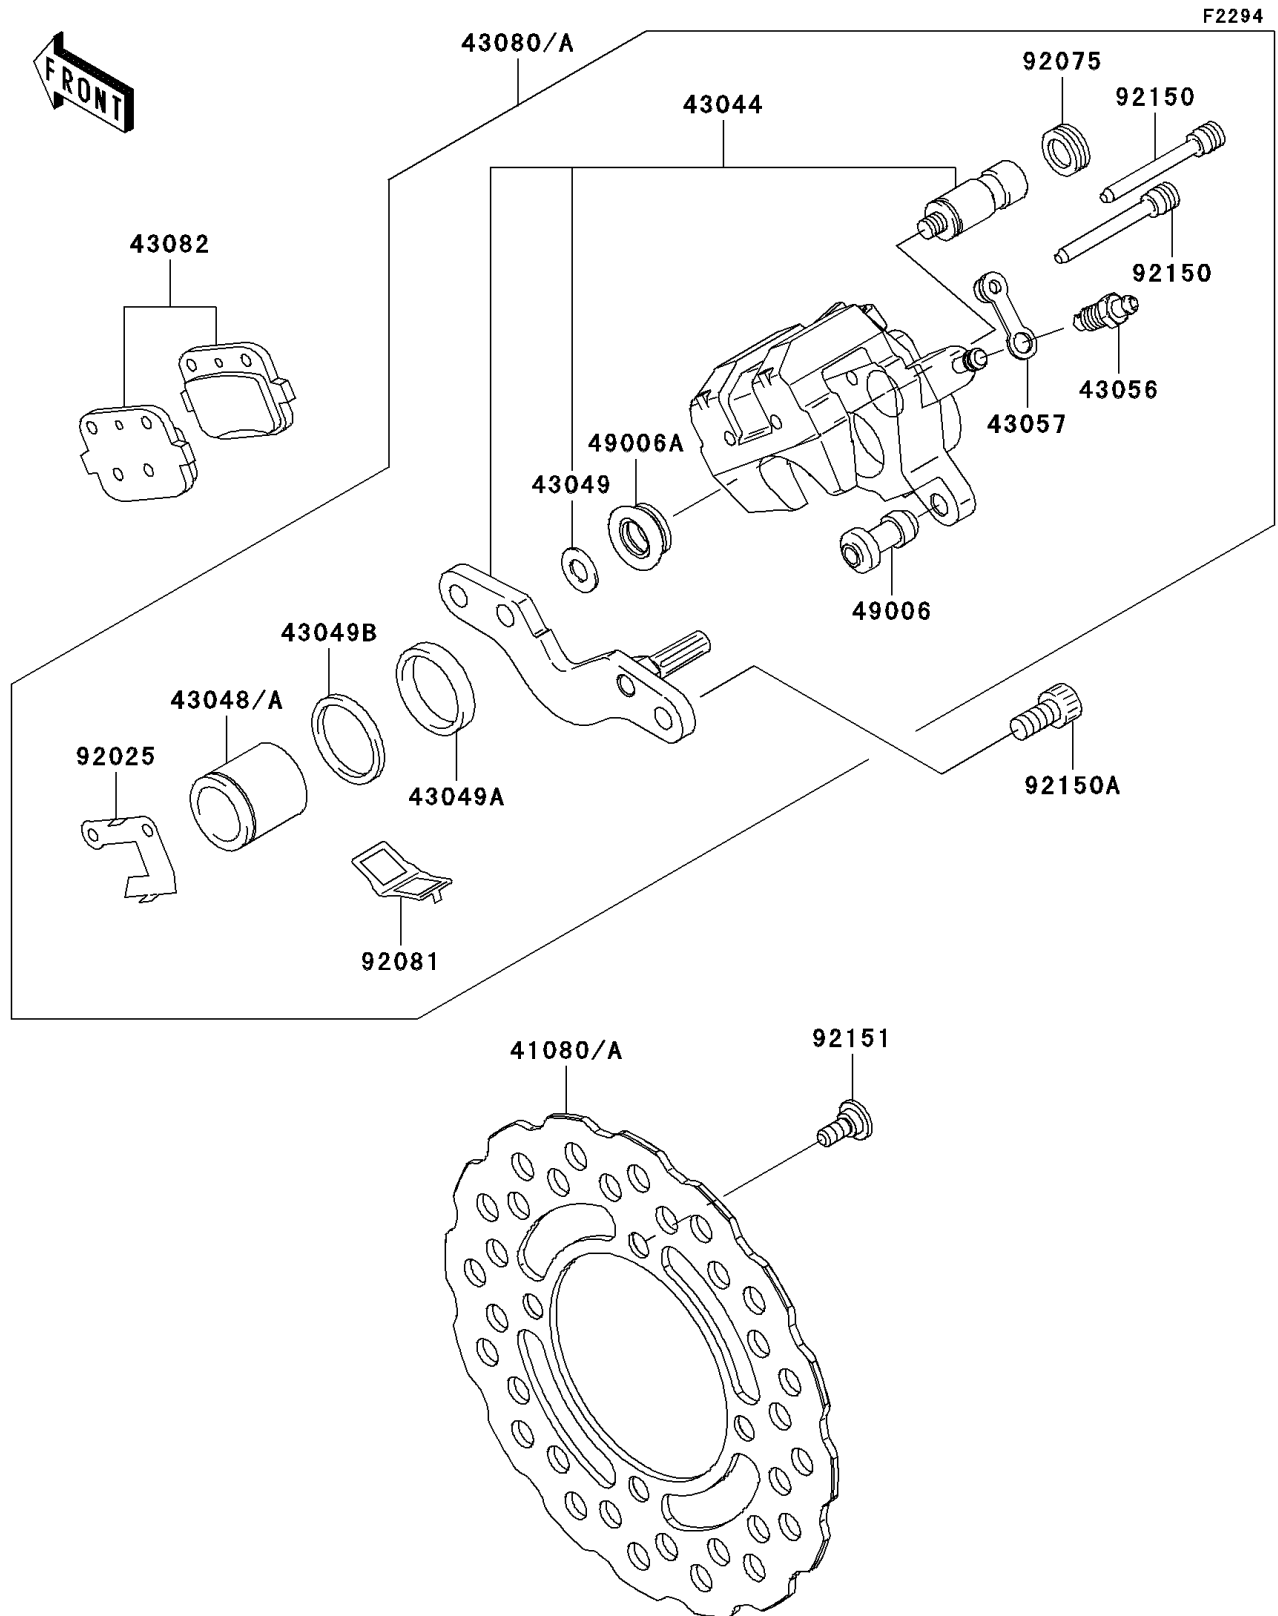

2008 KLX[®]140

PARTS DIAGRAM

Rear Brake

2008 KLX[®]140

PARTS LIST

Rear Brake

ITEM NAME

PART NUMBER

QUANTITY
