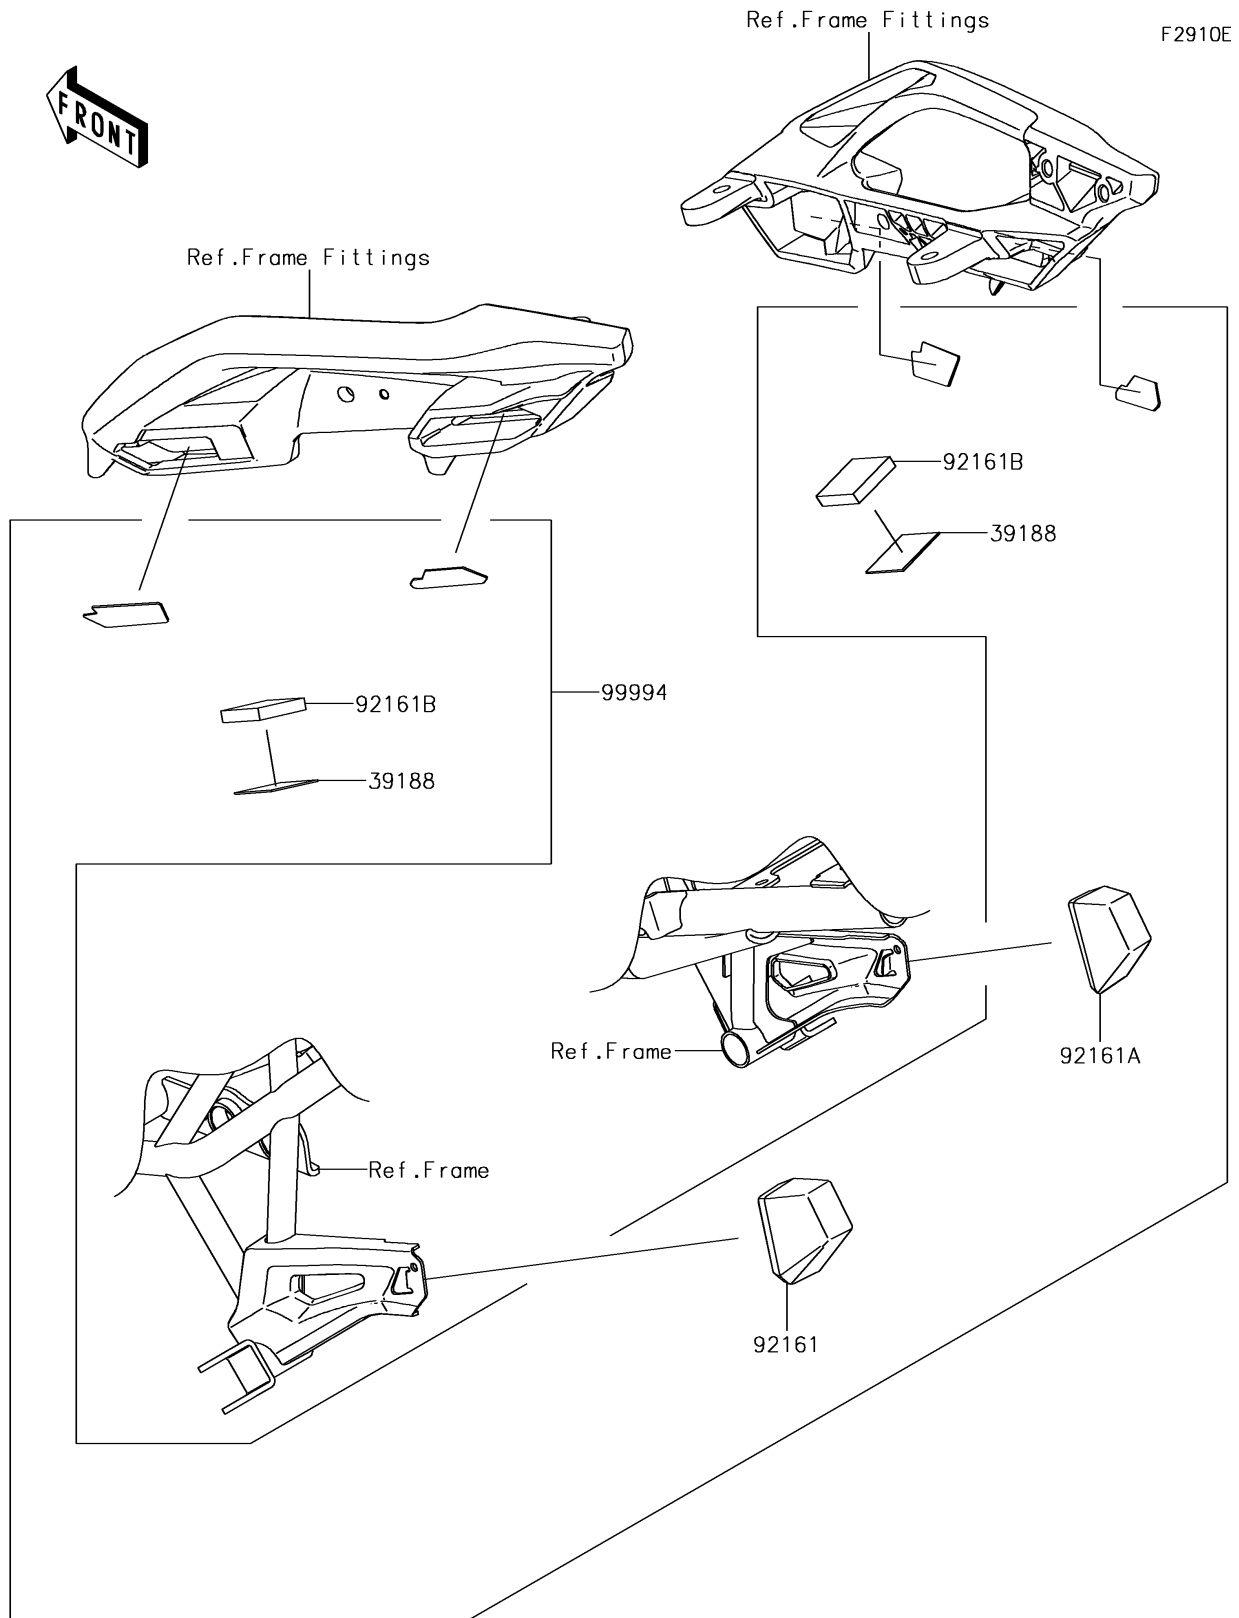

2018 VERSYS® 650 ABS

PARTS DIAGRAM

Accessory(Bag Fitting Kit)

2018 VERSYS® 650 ABS

PARTS LIST

Accessory(Bag Fitting Kit)

ITEM NAME

PART NUMBER

QUANTITY
