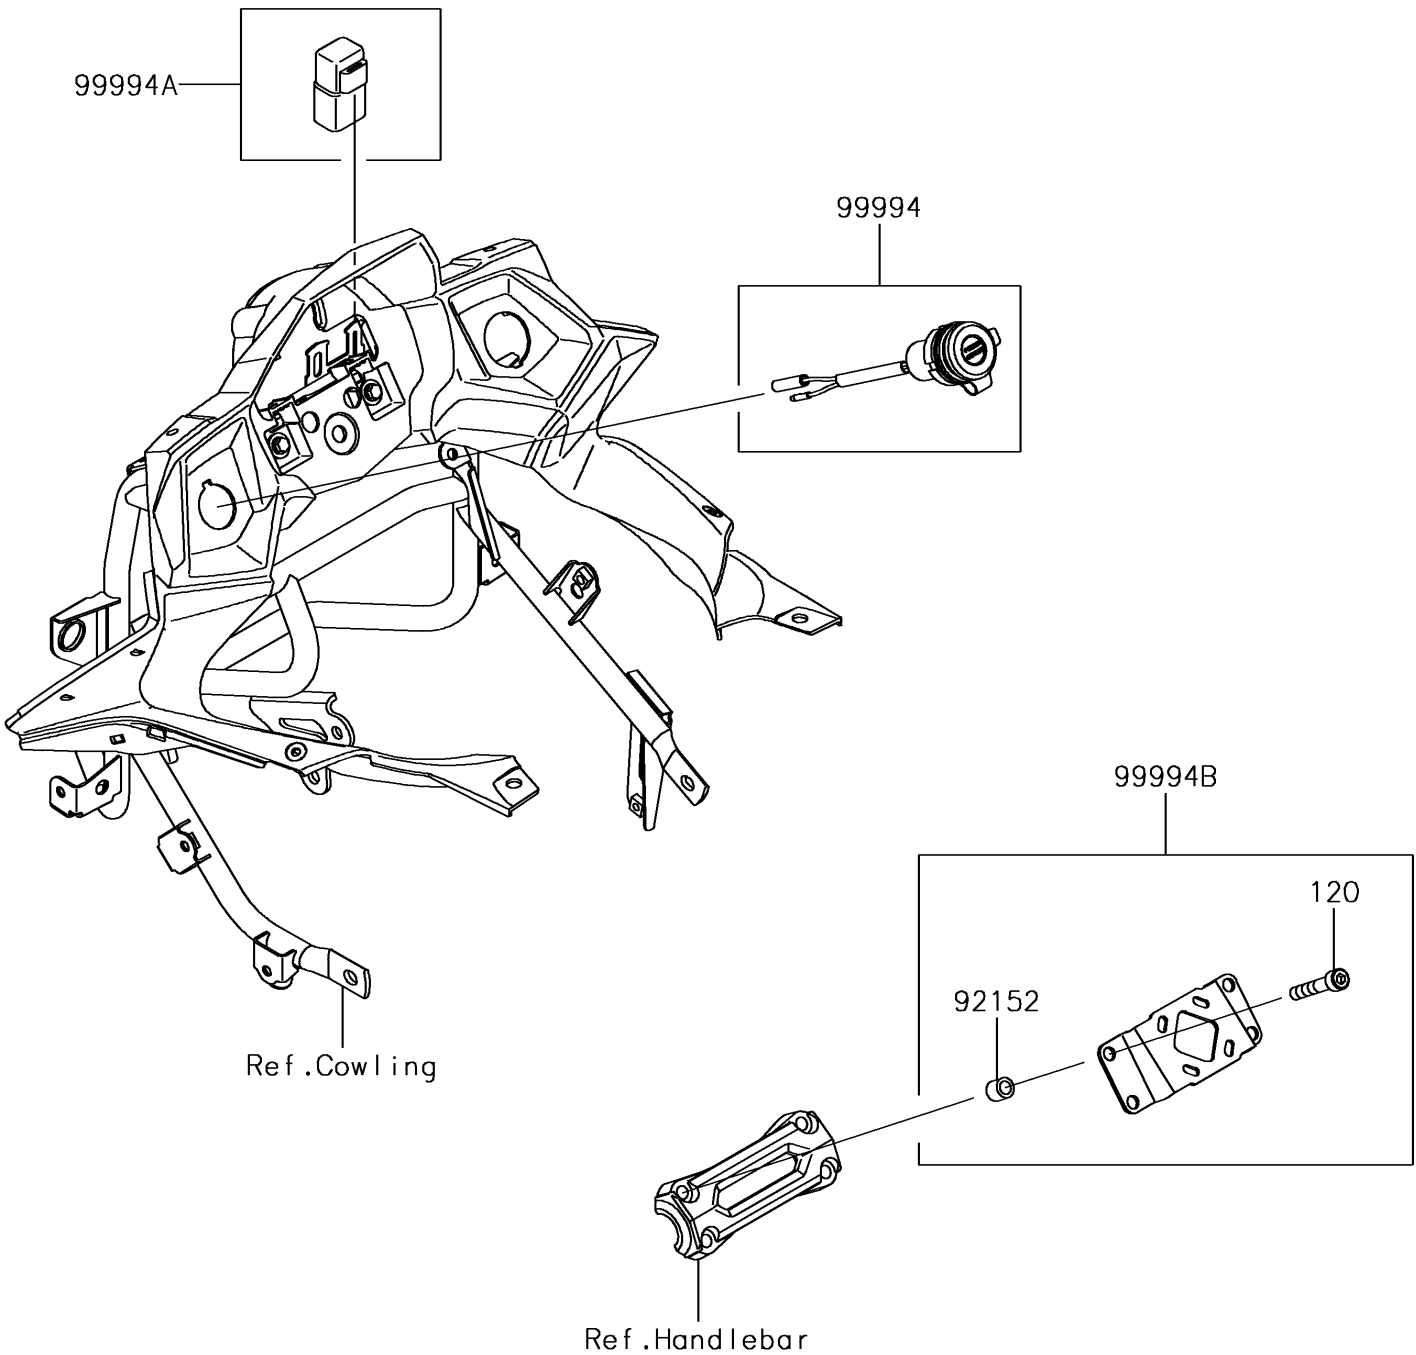

2017 Versys 650 ABS

PARTS DIAGRAM

Accessory(DC Output etc.)

F2910D

2017 Versys 650 ABS

PARTS LIST

Accessory(DC Output etc.)

| ITEM NAME | PART NUMBER | QUANTITY |
|---|-------------|----------|
| BOLT-SOCKET (Ref # 120) | 120CC0845 | 4 |
| COLLAR (Ref # 92152) | 92152-2330 | 4 |
| KIT-ACCESSORY,DC OUTPUT (Ref # 99994) | 99994-0485 | 1 |
| KIT-ACCESSORY,RELAY (Ref # 99994A) | 99994-0556 | 1 |
| KIT-ACCESSORY,GPS NAVI BKT (Ref # 99994B) | 99994-0910 | 1 |