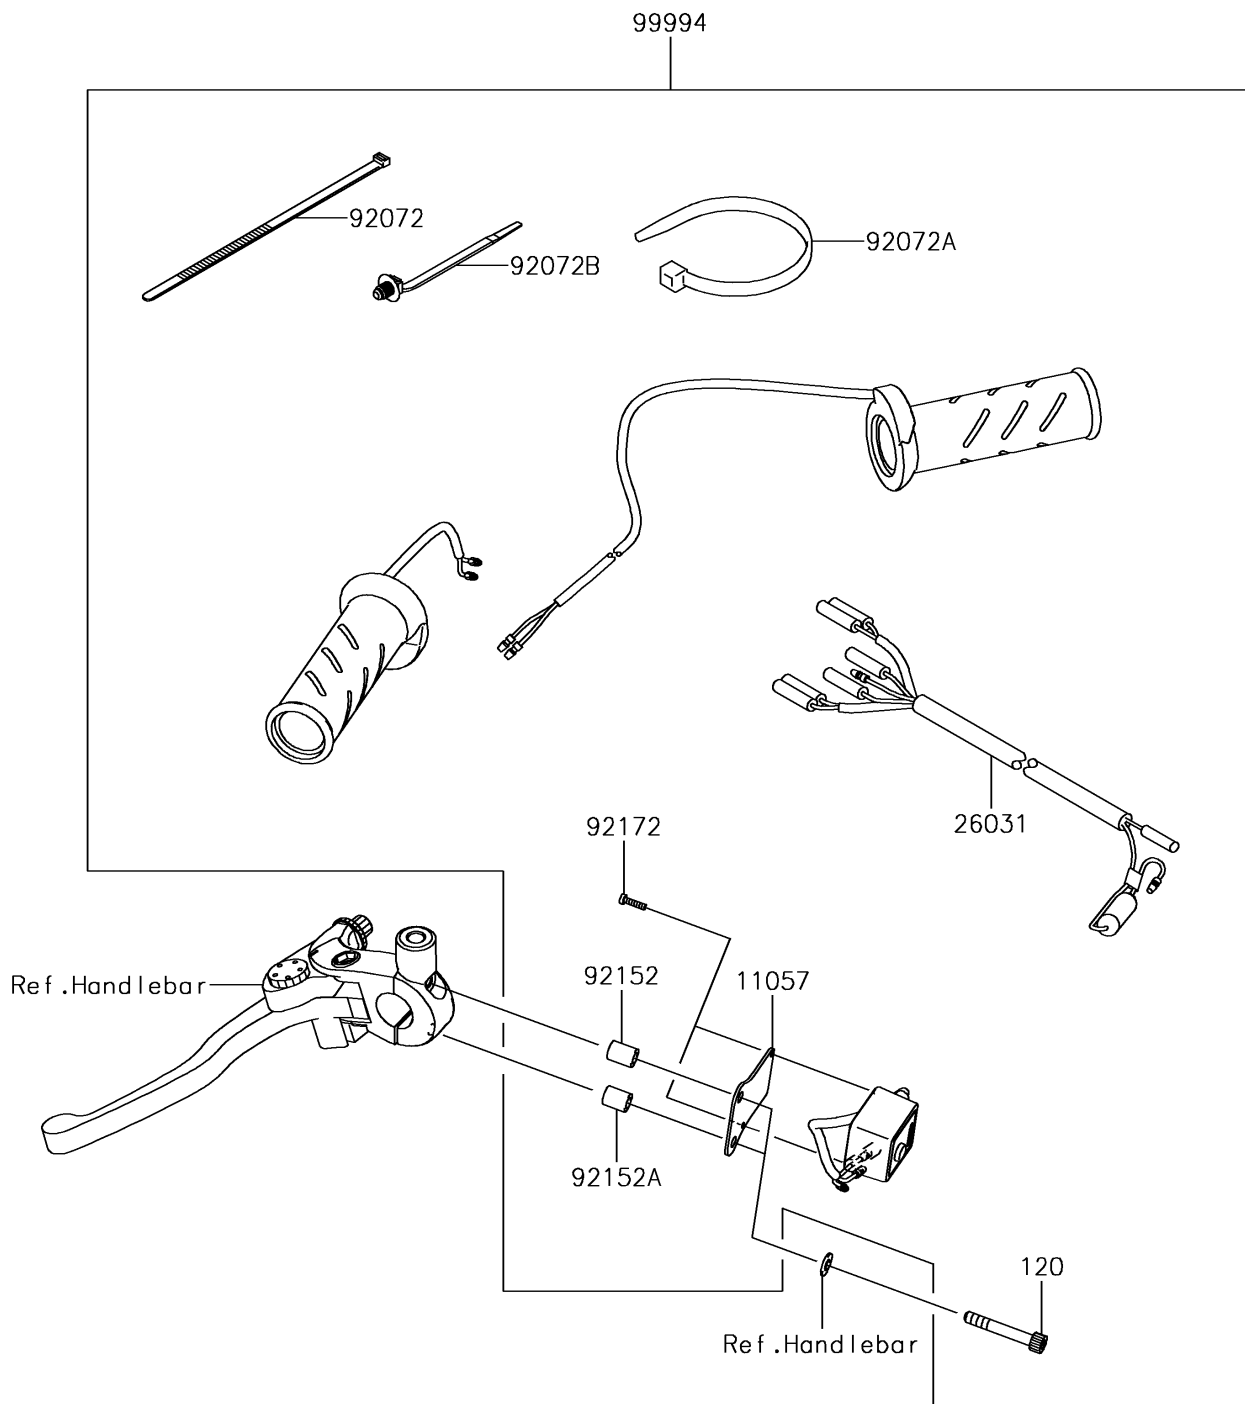

2017 Versys 650 ABS

PARTS DIAGRAM

Accessory(Grip Heater)

F2910A

2017 Versys 650 ABS

PARTS LIST

Accessory(Grip Heater)

ITEM NAME

PART NUMBER

QUANTITY
