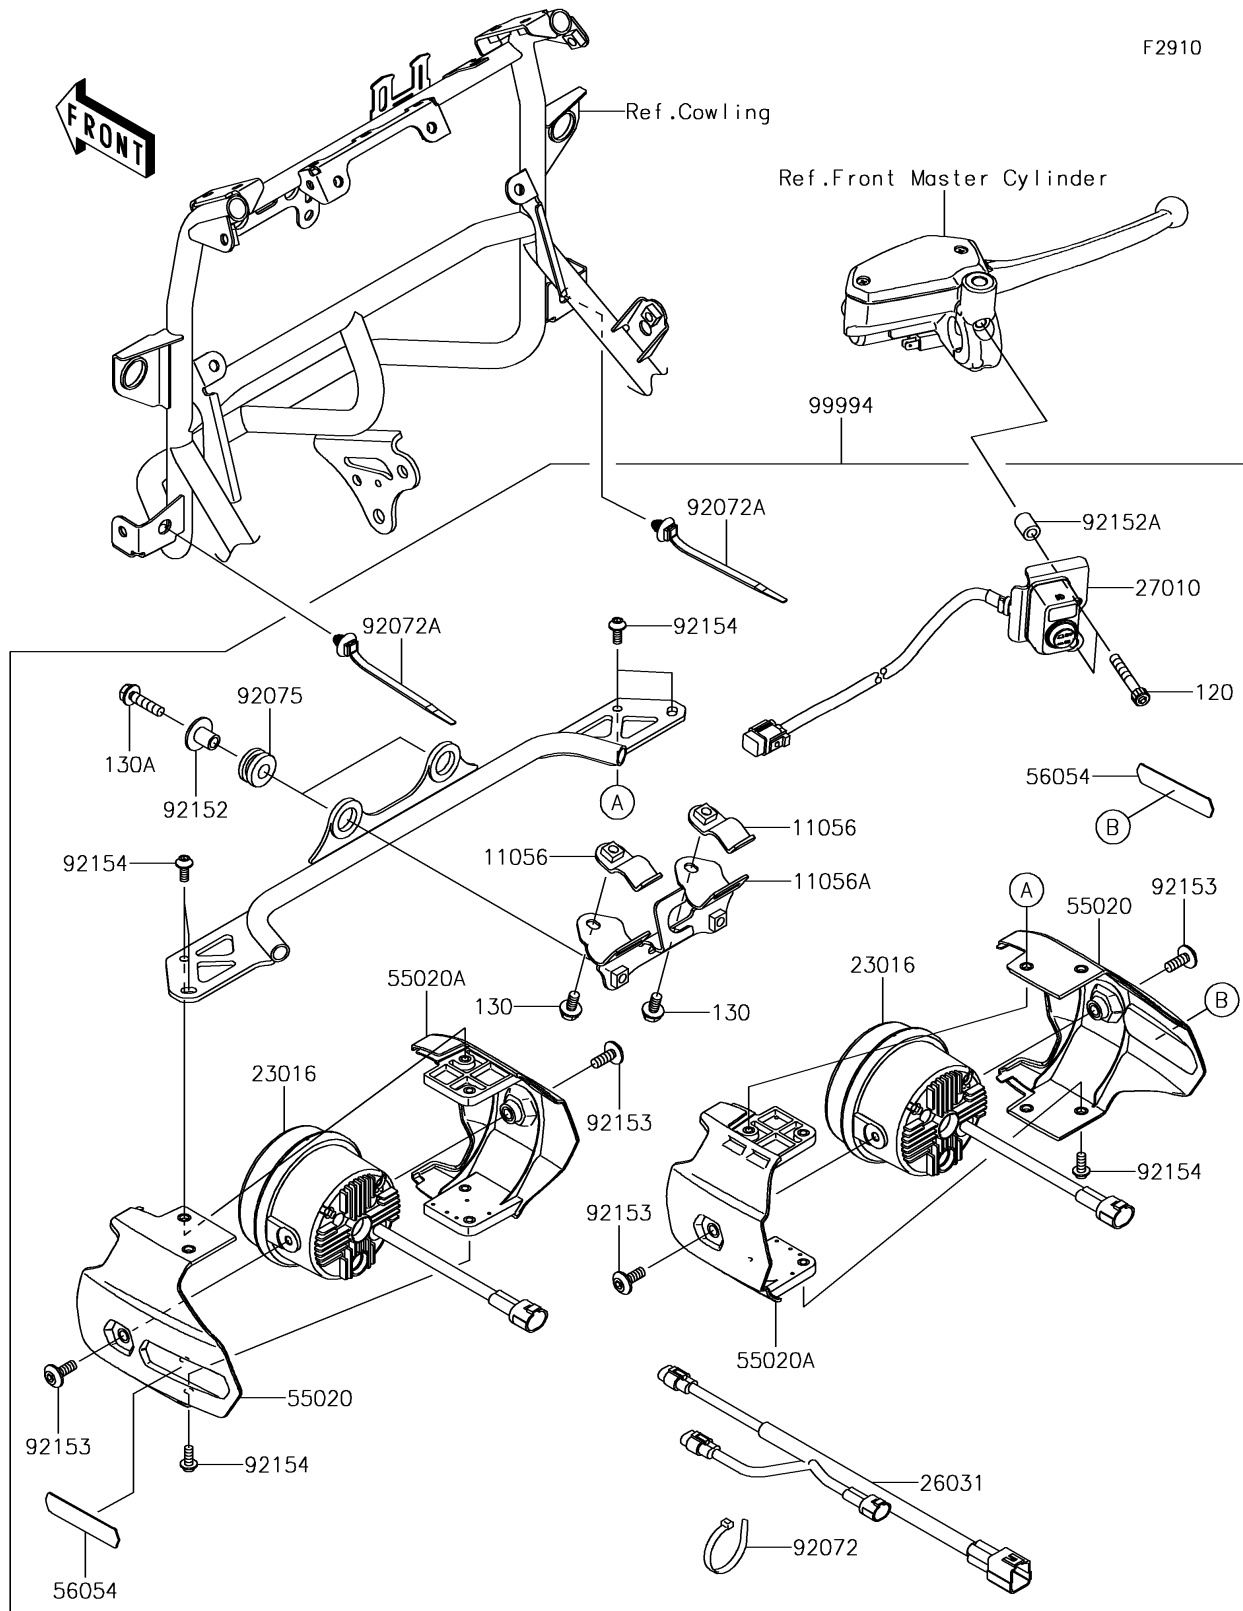

2018 VERSYS® 650 ABS

PARTS DIAGRAM

Accessory(Fog Lamp)