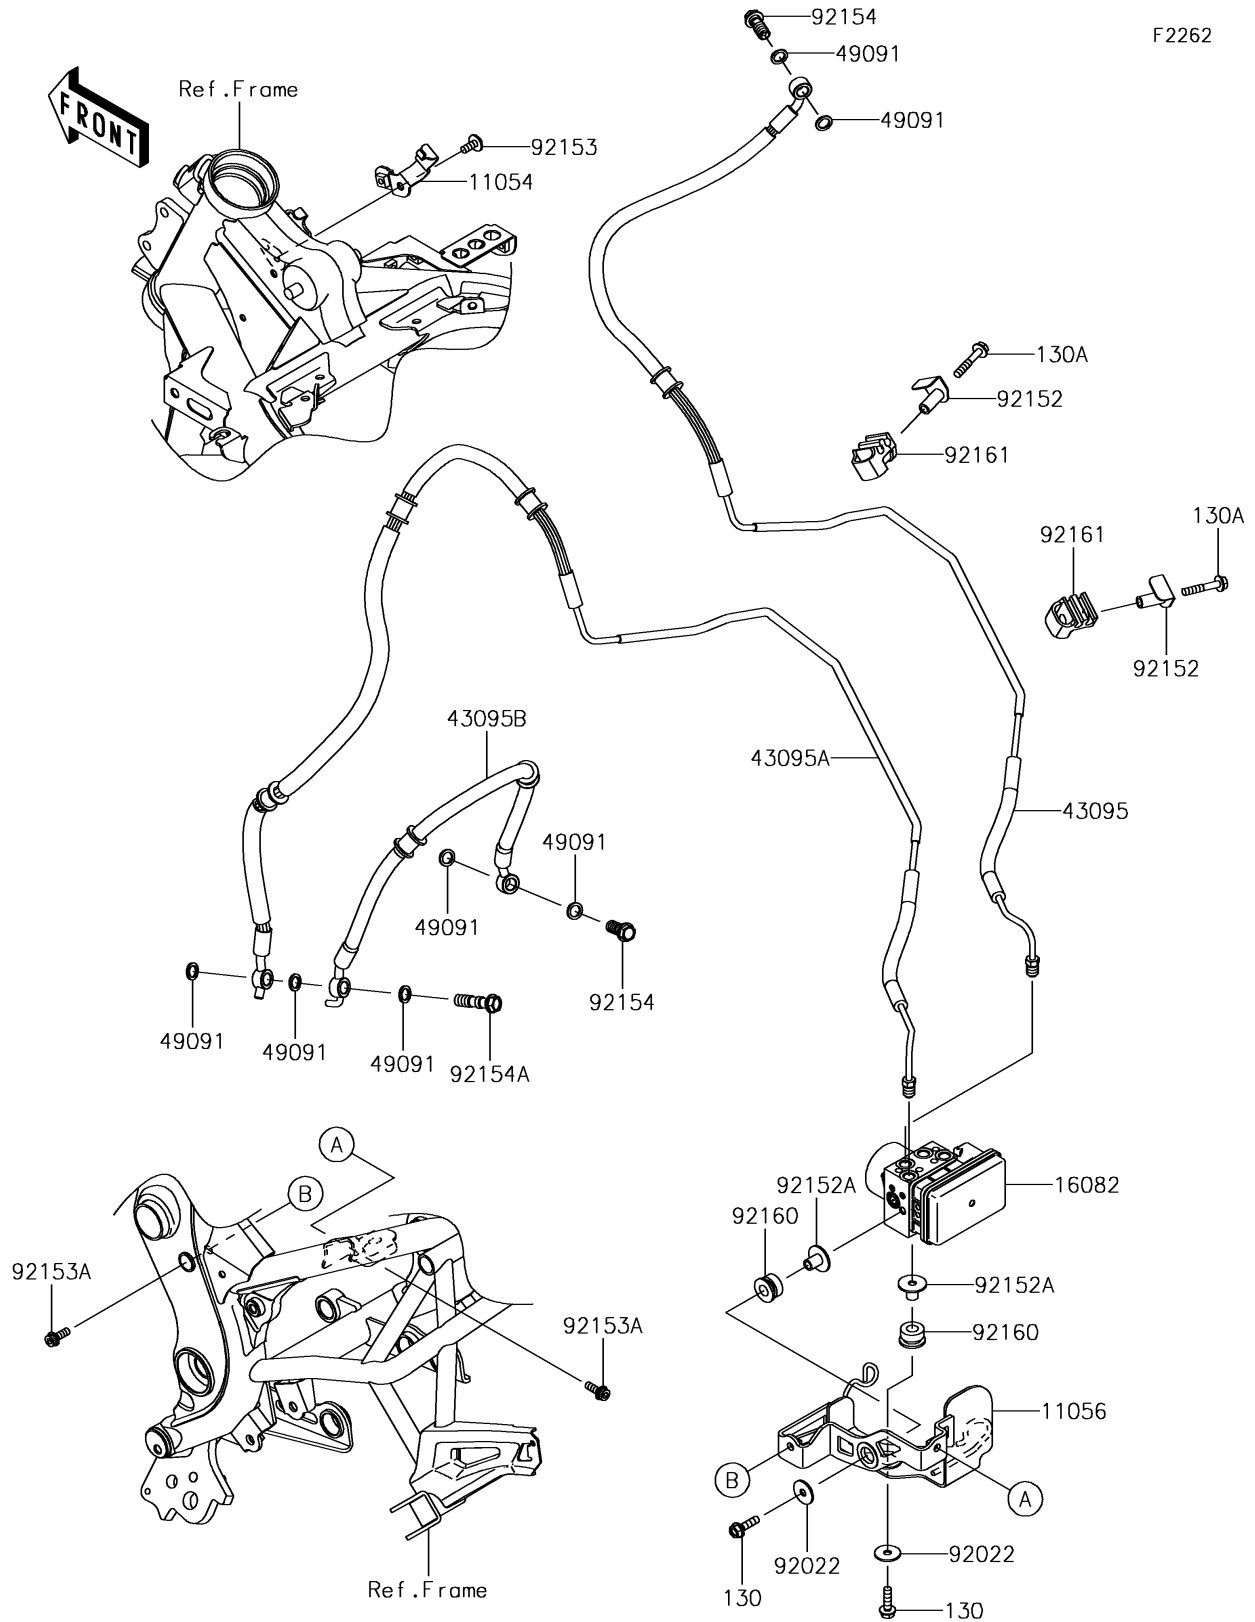

2018 VERSYS® 650 ABS

PARTS DIAGRAM

Brake Piping

F2262

2018 VERSYS® 650 ABS

PARTS LIST

Brake Piping

ITEM NAME

PART NUMBER

QUANTITY
