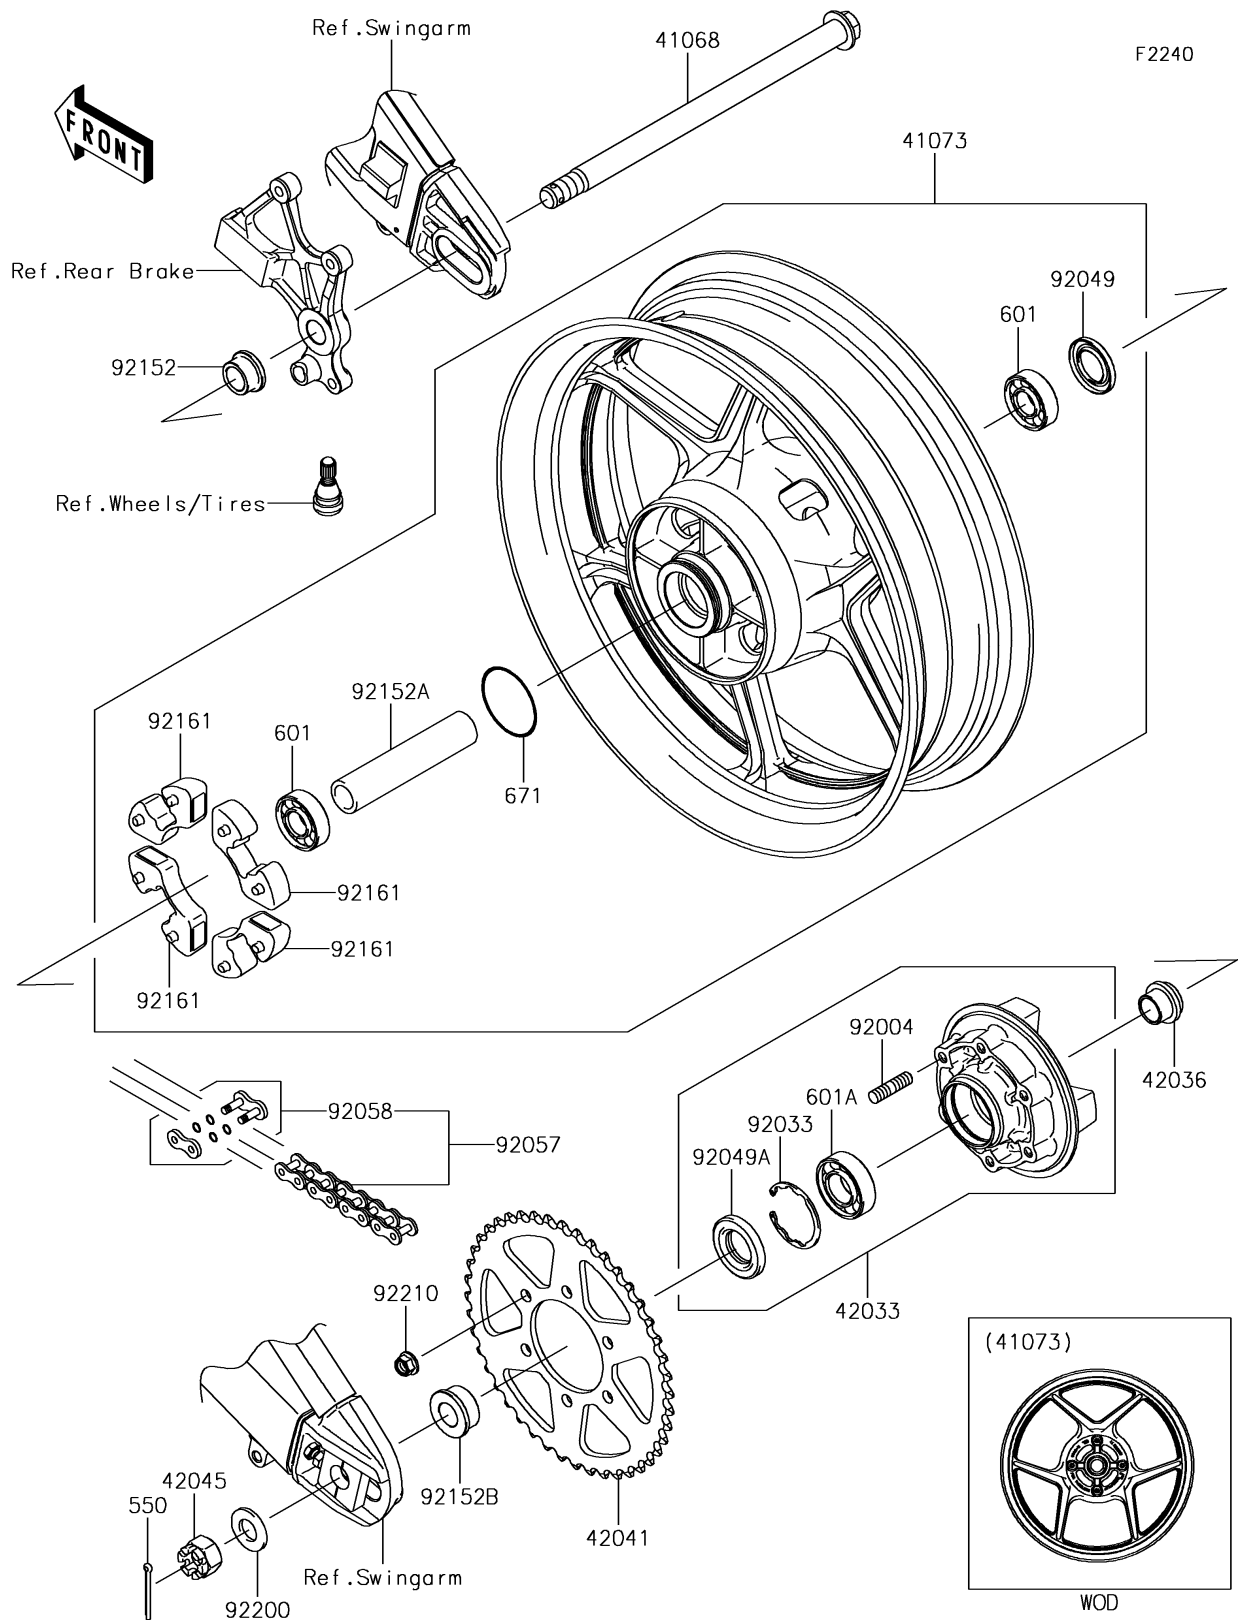

2018 VERSYS® 650 ABS

PARTS DIAGRAM

Rear Hub

2018 VERSYS® 650 ABS

PARTS LIST

Rear Hub

ITEM NAME

PART NUMBER

QUANTITY
