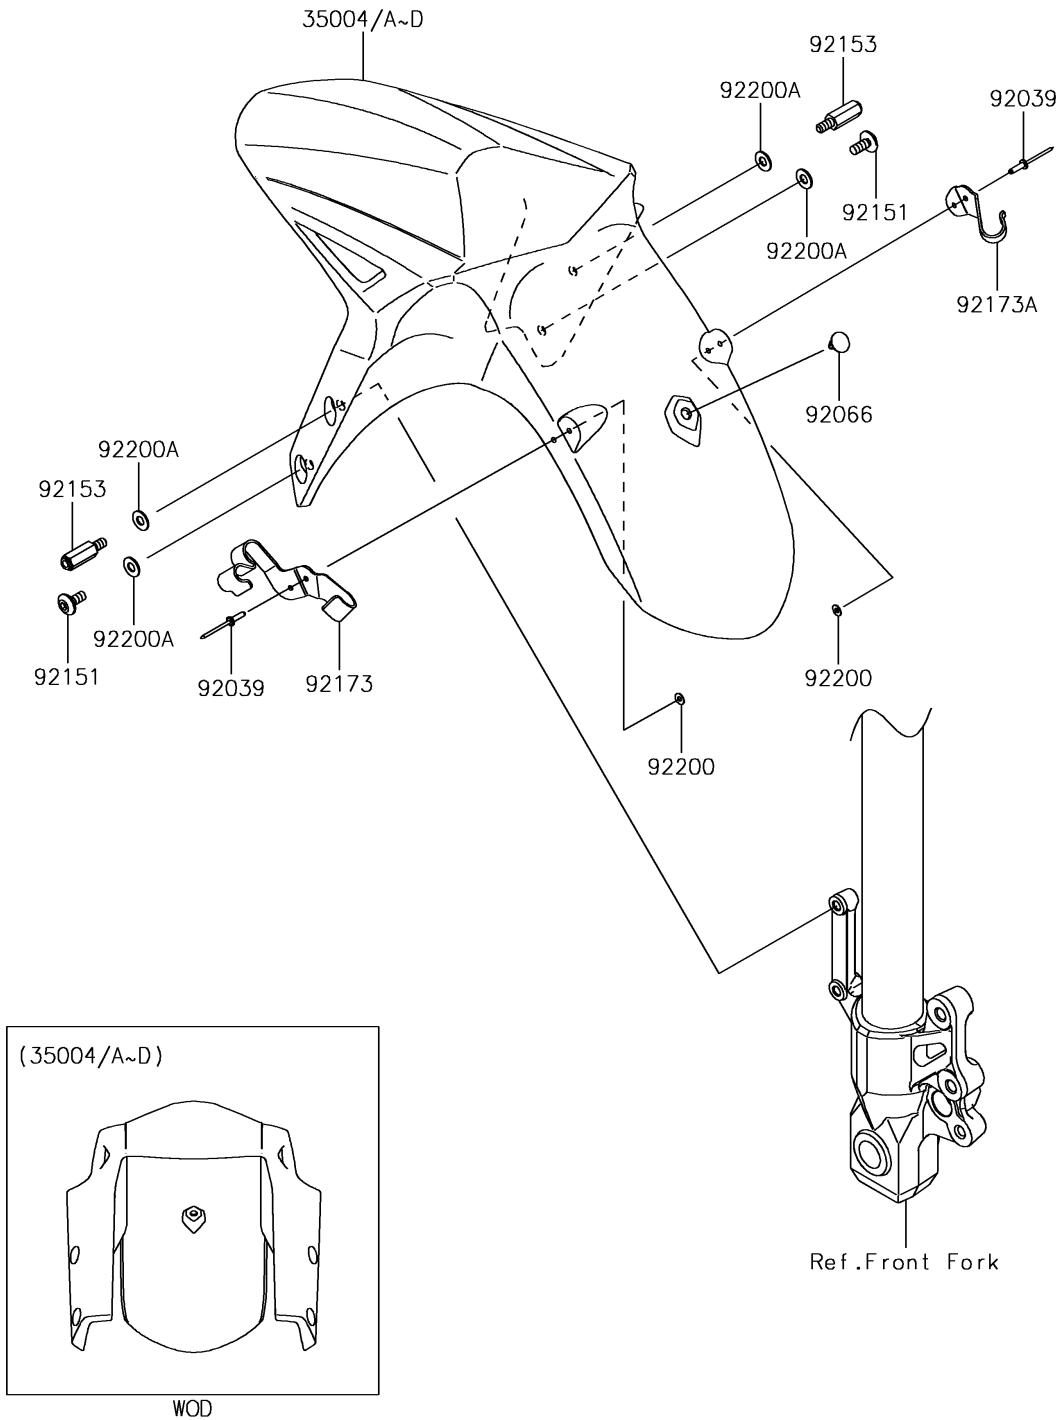

2017 Versys 650 ABS

PARTS DIAGRAM

Front Fender(s)

F2171

2017 Versys 650 ABS

PARTS LIST

Front Fender(s)

ITEM NAME	PART NUMBER	QUANTITY
FENDER-FRONT,C.L.GREEN (Ref # 35004A)	35004-0340-51P	1
RIVET (Ref # 92039)	92039-0705	4
PLUG,ANCHOR CLIP (Ref # 92066)	92066-0741	1
BOLT,SOCKET,6X14 (Ref # 92151)	92151-1654	2
BOLT,6MM (Ref # 92153)	92153-1533	2
CLAMP,FENDER,LH (Ref # 92173)	92173-1286	1
CLAMP,FENDER,RH (Ref # 92173A)	92173-1287	1
WASHER,3.3X8X0.5 (Ref # 92200)	92200-0514	4
WASHER,6.5X14X1 (Ref # 92200A)	92200-1388	4