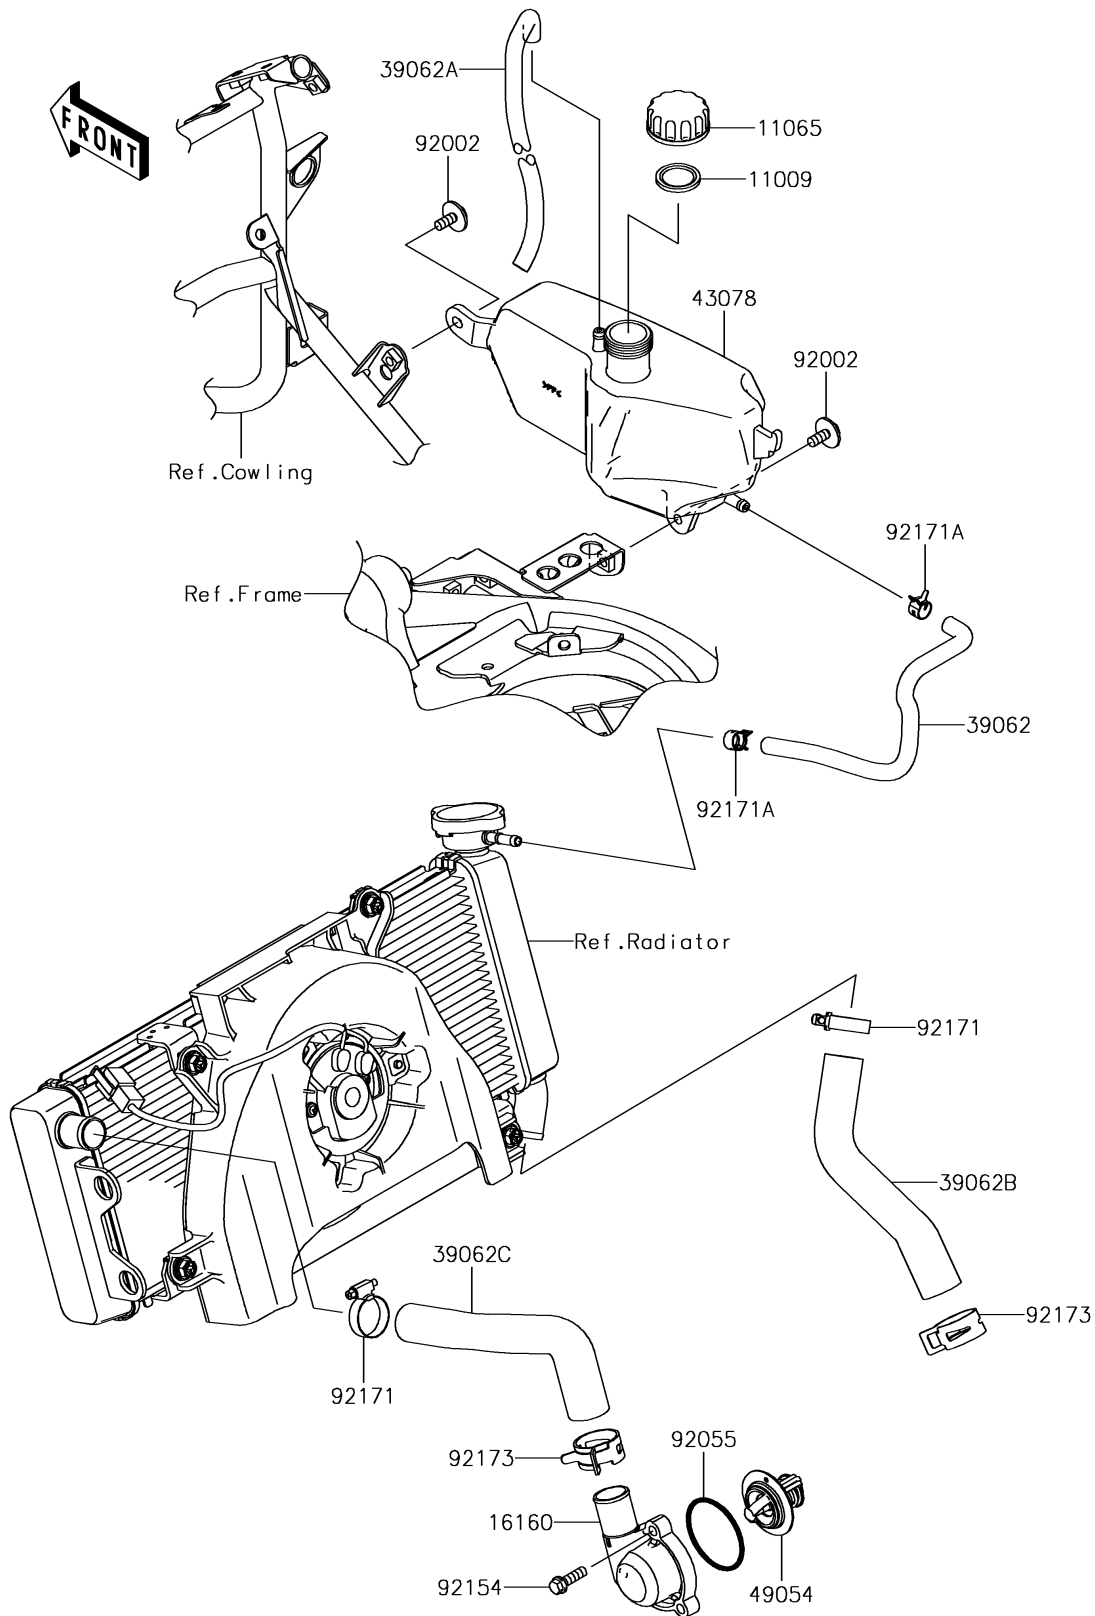

2018 VERSYS® 650 ABS

PARTS DIAGRAM

Water Pipe

E3037

2018 VERSYS® 650 ABS

PARTS LIST

Water Pipe

ITEM NAME

PART NUMBER

QUANTITY
