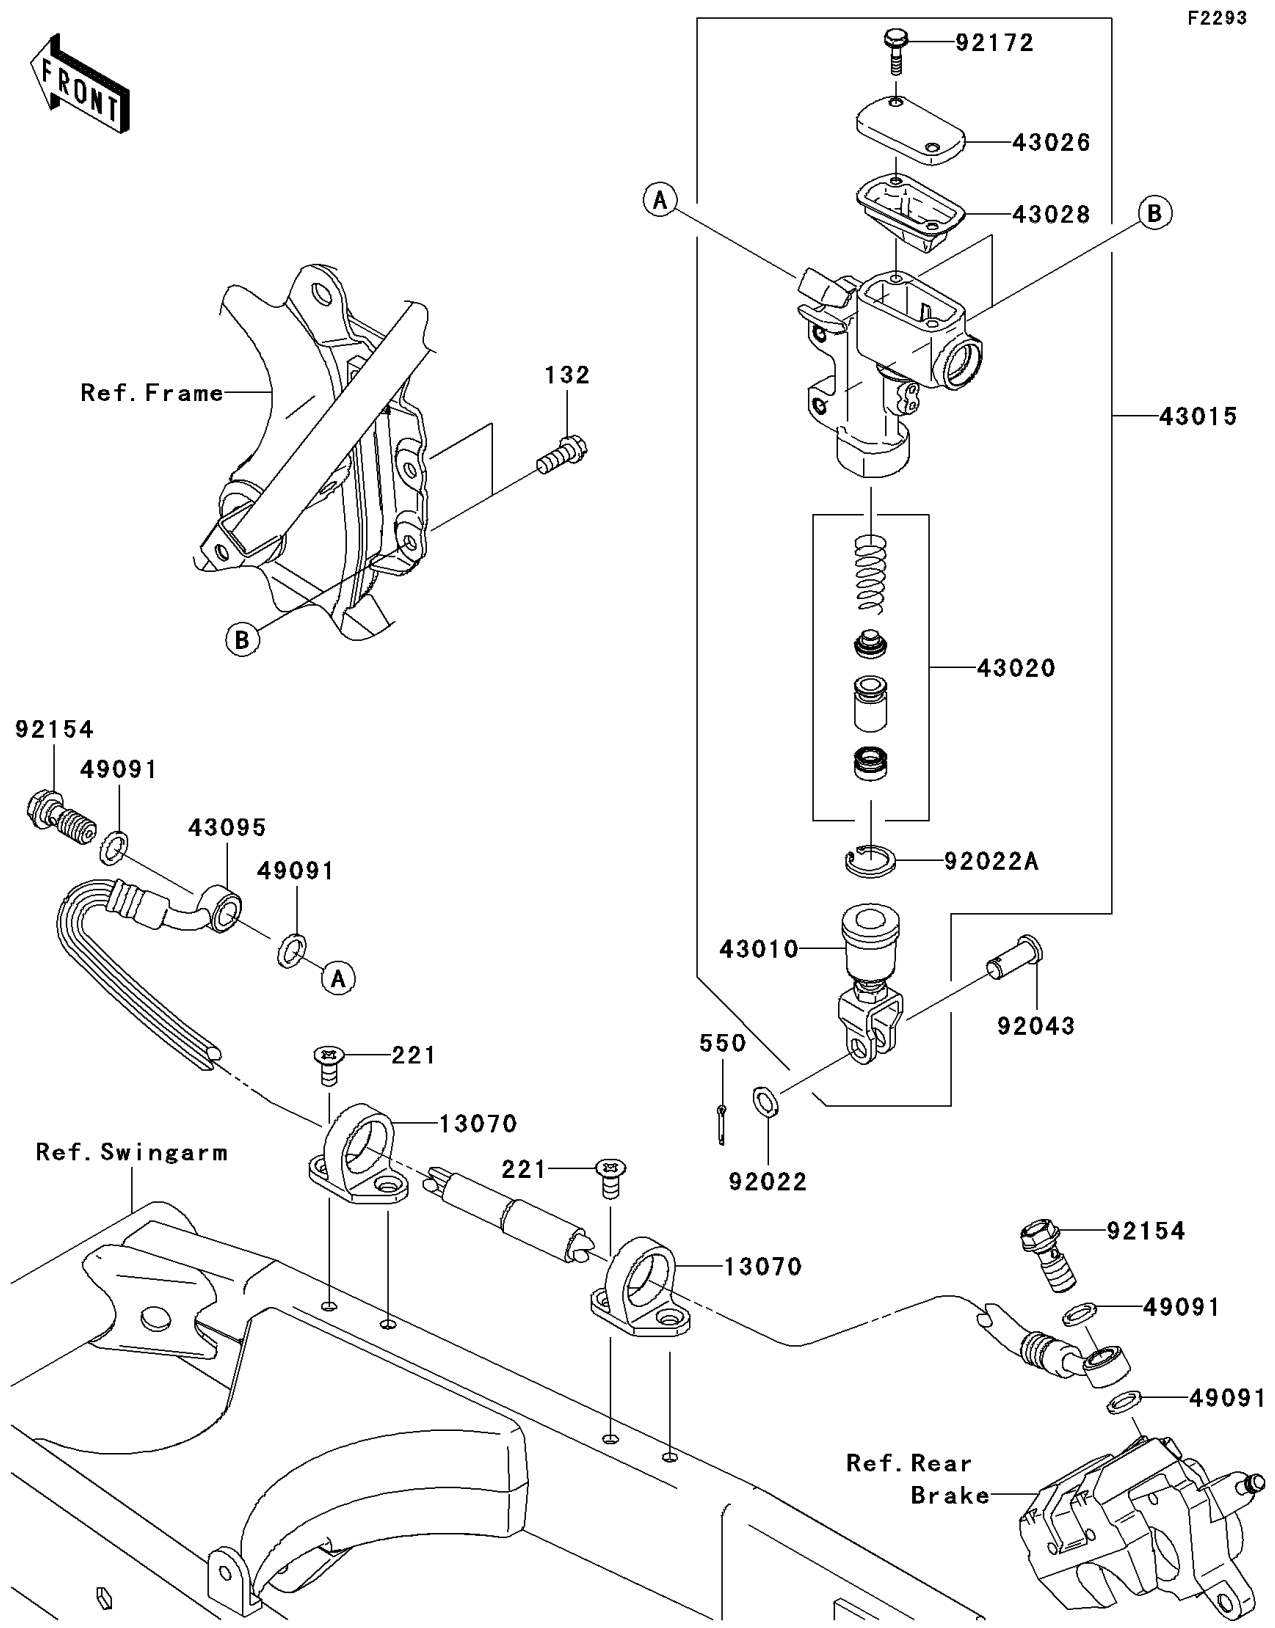

2008 KLX[®]140

PARTS DIAGRAM

Rear Master Cylinder

2008 KLX[®]140

PARTS LIST

Rear Master Cylinder

Kawasaki

Let the Good Times Roll[®]

ITEM NAME

PART NUMBER

QUANTITY
