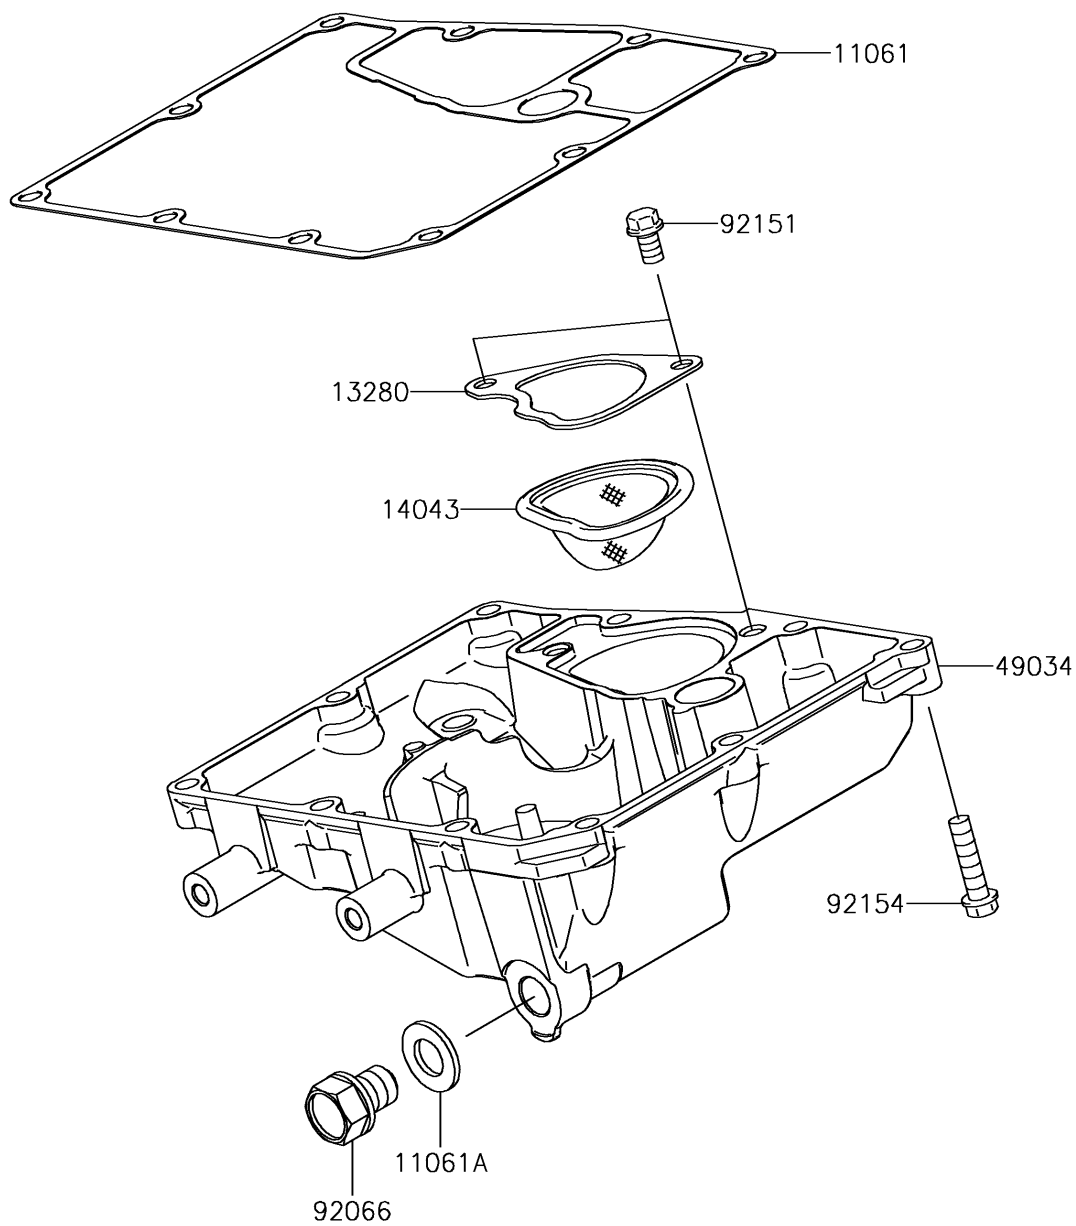

2017 Versys 650 ABS

PARTS DIAGRAM

Oil Pan

Kawasaki

Let the Good Times Roll®

E1434

2017 Versys 650 ABS

PARTS LIST

Oil Pan

ITEM NAME

PART NUMBER

QUANTITY
