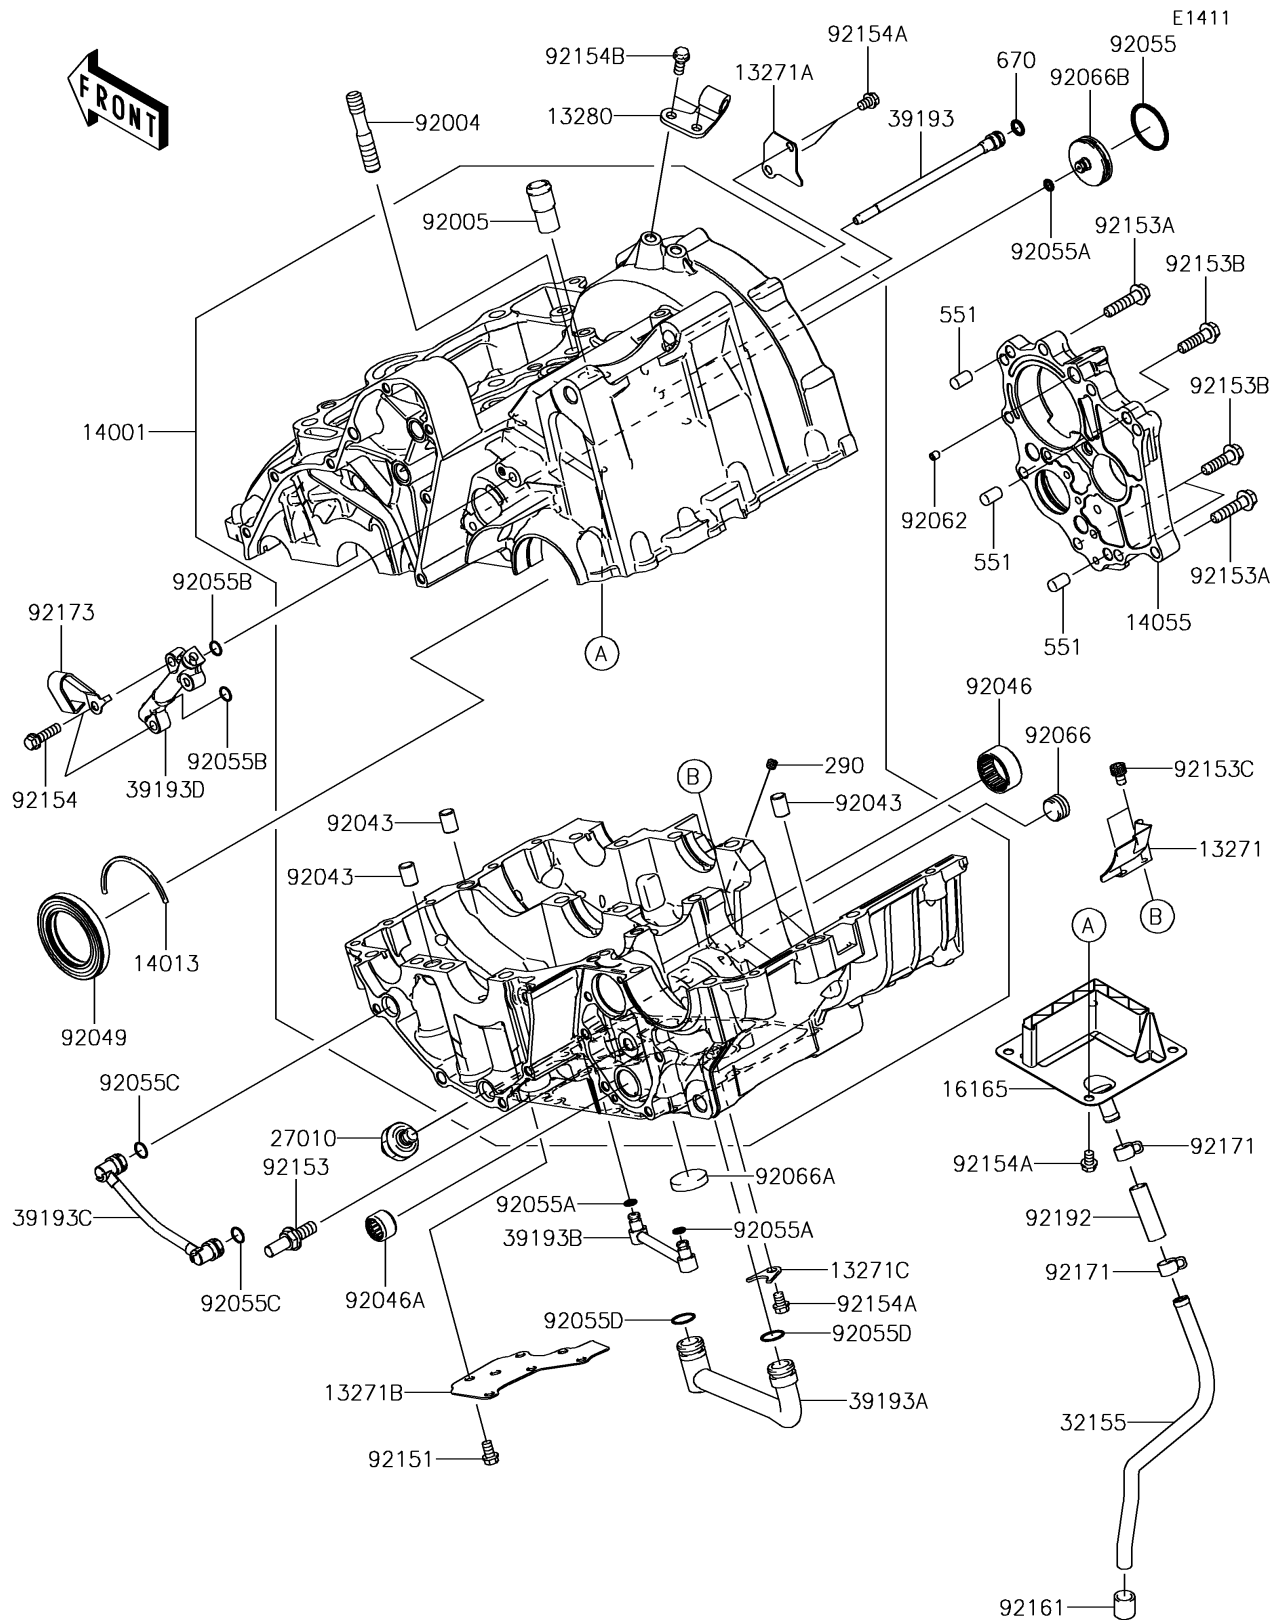

2017 Versys 650 ABS

PARTS DIAGRAM

Crankcase

2017 Versys 650 ABS

PARTS LIST

Crankcase

ITEM NAME	PART NUMBER	QUANTITY
PLATE,OIL SHIELDING (Ref # 13271)	13271-0575	1
PLATE (Ref # 13271A)	13271-0577	1
PLATE (Ref # 13271B)	13271-0584	1
PLATE,OIL PIPE (Ref # 13271C)	13271-1187	1
HOLDER,CLUTCH CABLE (Ref # 13280)	13280-0224	1
SET-CRANKCASE (Ref # 14001)	14001-0556	1
RING-POSITION,T=1.98 (Ref # 14013)	14013-1004	1
CASE-GEAR,TRANSMISSION (Ref # 14055)	14055-0051	1
SEPARATOR,BREATHER (Ref # 16165)	16165-0056	1
SWITCH,OIL PRESSURE (Ref # 27010)	27010-1313	1
PIPE,BREATHER (Ref # 32155)	32155-0891	1
PIPE-OIL (Ref # 39193)	39193-0564	1
PIPE-OIL (Ref # 39193A)	39193-0565	1
PIPE-OIL (Ref # 39193B)	39193-0566	1
PIPE-OIL (Ref # 39193C)	39193-0567	1
PIPE-OIL (Ref # 39193D)	39193-0569	1
STUD,10X34.5 (Ref # 92004)	92004-0024	1
FITTING,BREATHER (Ref # 92005)	92005-0713	1
PIN,DOWEL,10X14 (Ref # 92043)	92043-1037	3
BEARING-NEEDLE,24BTM3013 (Ref # 92046)	92046-0017	1
BEARING-NEEDLE,HK1312 (Ref # 92046A)	92046-1148	1
SEAL-OIL,HTC40628 (Ref # 92049)	92049-1501	1
RING-O,29.7X2.4 (Ref # 92055)	92055-0006	1
RING-O,4.8MM (Ref # 92055A)	92055-0845	3
RING-O,8.8MM (Ref # 92055B)	92055-0846	2
RING-O,9.8MM (Ref # 92055C)	92055-0847	2
RING-O,13.8MM (Ref # 92055D)	92055-0848	2
NOZZLE,5X6,SILVER (Ref # 92062)	92062-1086	1
PLUG,PT3/8X10 (Ref # 92066)	92066-0003	1