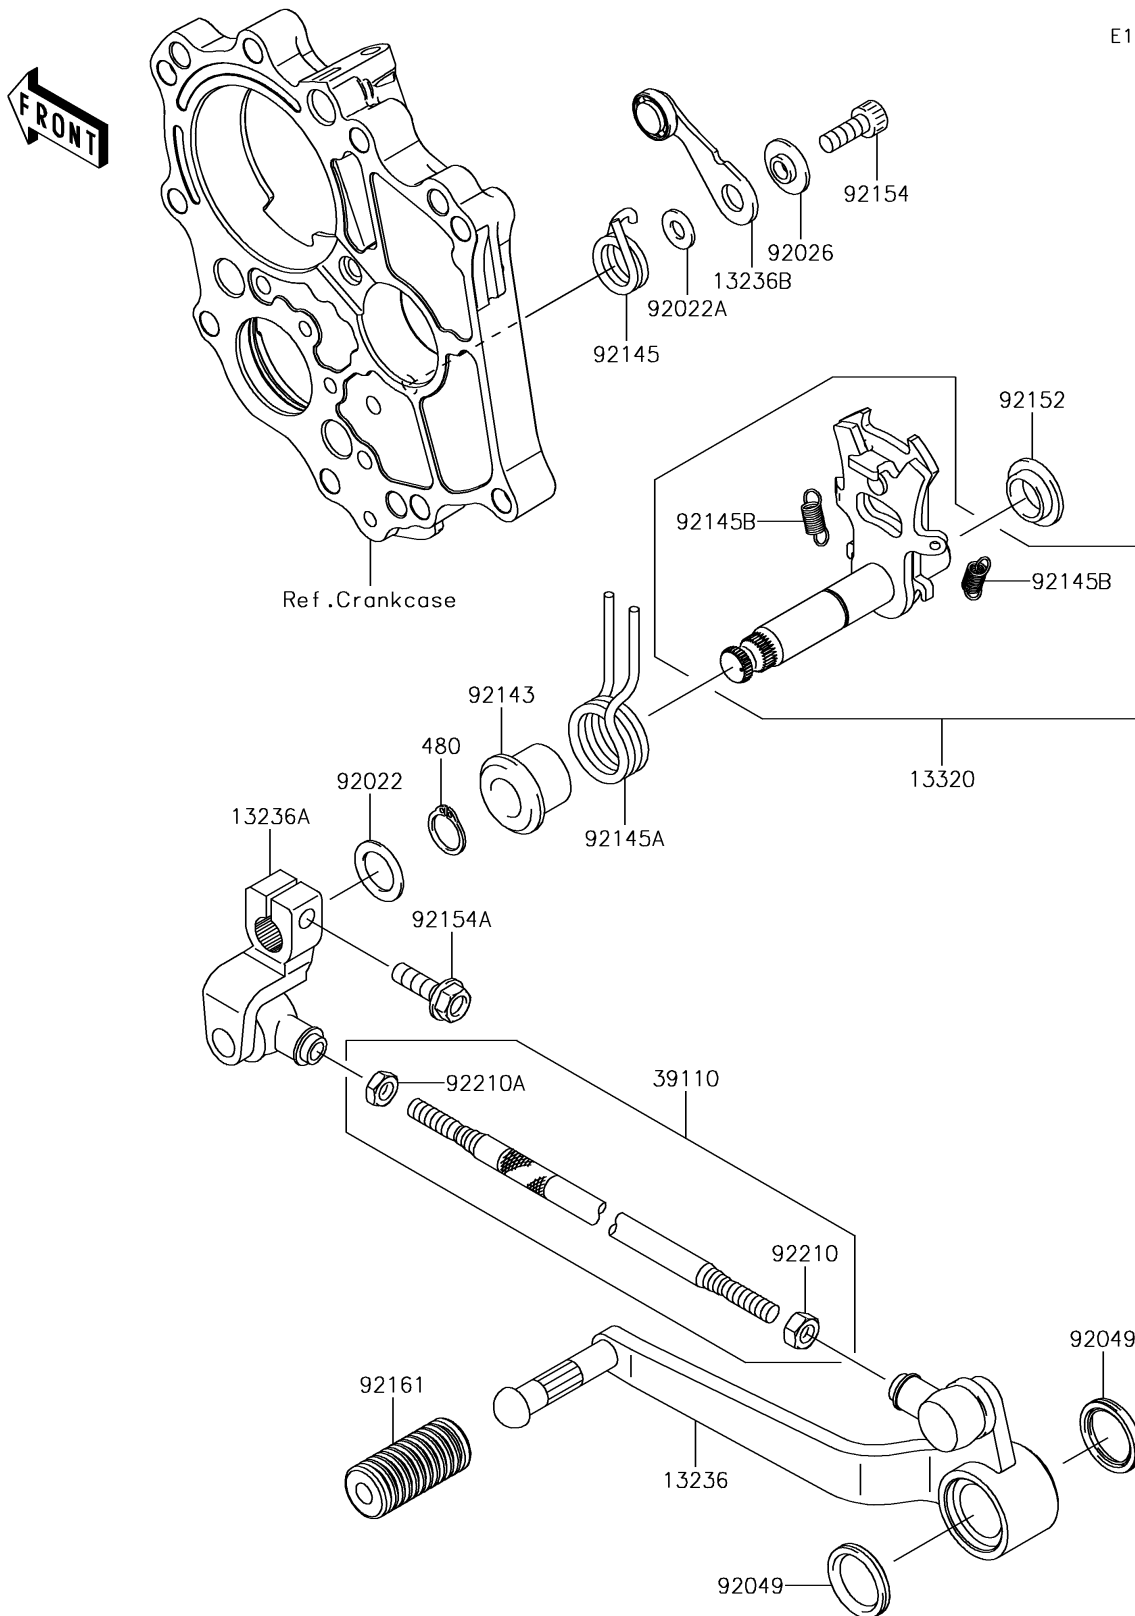

## PARTS DIAGRAM

### Gear Change Mechanism

E1370

## PARTS LIST

### Gear Change Mechanism

ITEM NAME	PART NUMBER	QUANTITY
LEVER-COMP,PEDAL (Ref # 13236)	13236-0136	1
LEVER-COMP (Ref # 13236A)	13236-0137	1
LEVER-COMP,POSITION (Ref # 13236B)	13236-0170	1
LEVER-ASSY,CHANGE SHAFT (Ref # 13320)	13320-0032	1
ROD-ASSY-TIE (Ref # 39110)	39110-0033	1
CIRCLIP-TYPE-C,13MM (Ref # 480)	480J1300	1
WASHER,13.3X20X1 (Ref # 92022)	92022-1496	1
WASHER,6X12.8X1.2 (Ref # 92022A)	92022-1827	1
SPACER (Ref # 92026)	92026-1217	1
SEAL-OIL (Ref # 92049)	92049-0103	2
COLLAR,RETURN SPRING (Ref # 92143)	92143-1498	1
SPRING,POSITION (Ref # 92145)	92145-0304	1
SPRING,RETURN (Ref # 92145A)	92145-0326	1
SPRING,5.5X0.7X18 (Ref # 92145B)	92145-0703	2
COLLAR (Ref # 92152)	92152-1075	1
BOLT,SOCKET,6X16 (Ref # 92154)	92154-0235	1
BOLT,FLANGED,6X20 (Ref # 92154A)	92154-0786	1
DAMPER,CHANGE PEDAL (Ref # 92161)	92161-1300	1
NUT,6MM (Ref # 92210)	92210-1100	1
NUT,LEFT HANDED,6MM (Ref # 92210A)	92210-1101	1