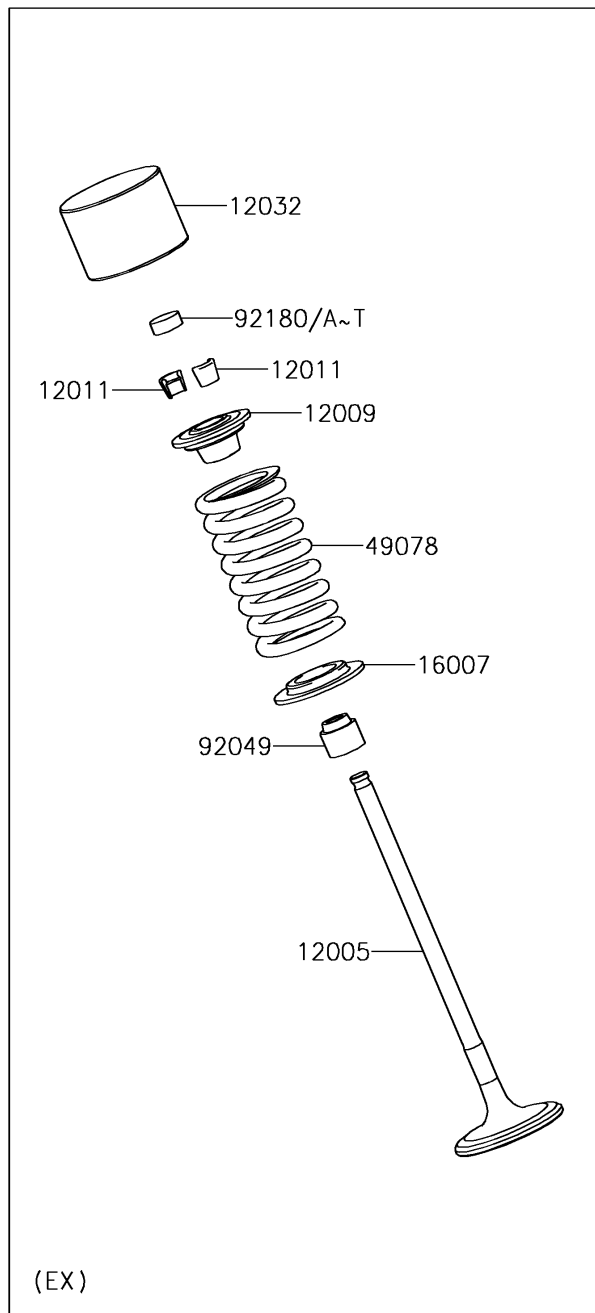

2017 Versys 650 ABS

PARTS DIAGRAM

Valve(s)

E1210

2017 Versys 650 ABS

PARTS LIST

Valve(s)

ITEM NAME

PART NUMBER

QUANTITY
