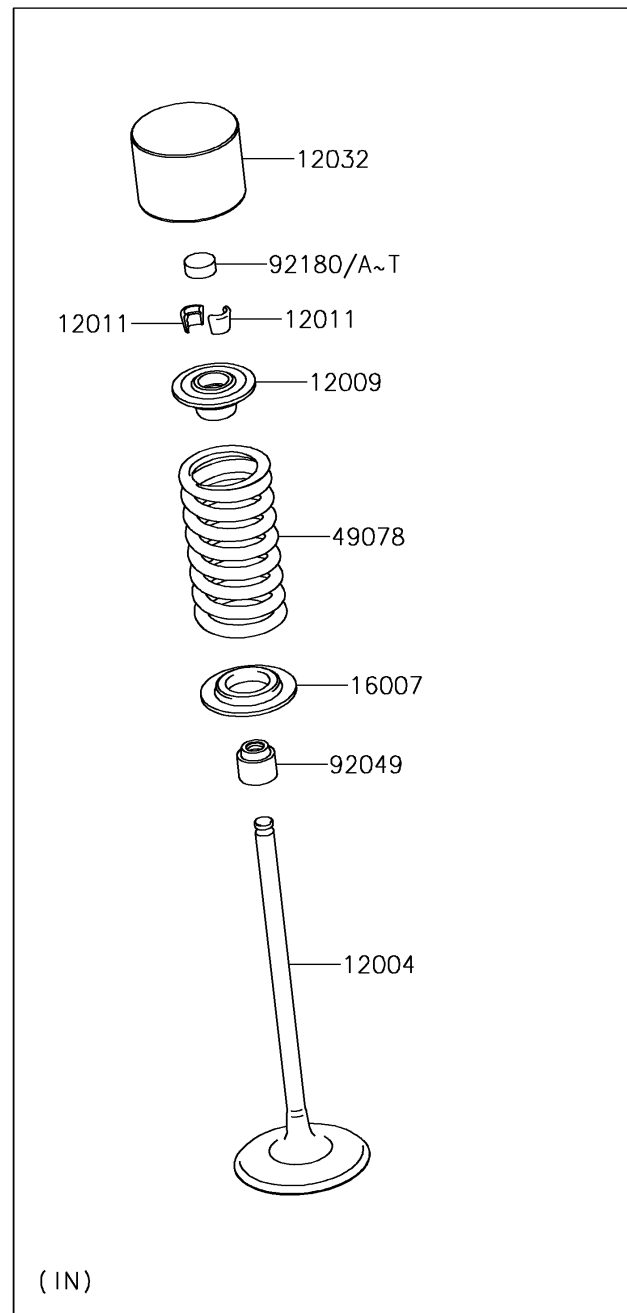

2017 Versys 650 ABS

PARTS DIAGRAM

Valve(s)

E1210

2017 Versys 650 ABS

PARTS LIST

Valve(s)

ITEM NAME

PART NUMBER

QUANTITY
