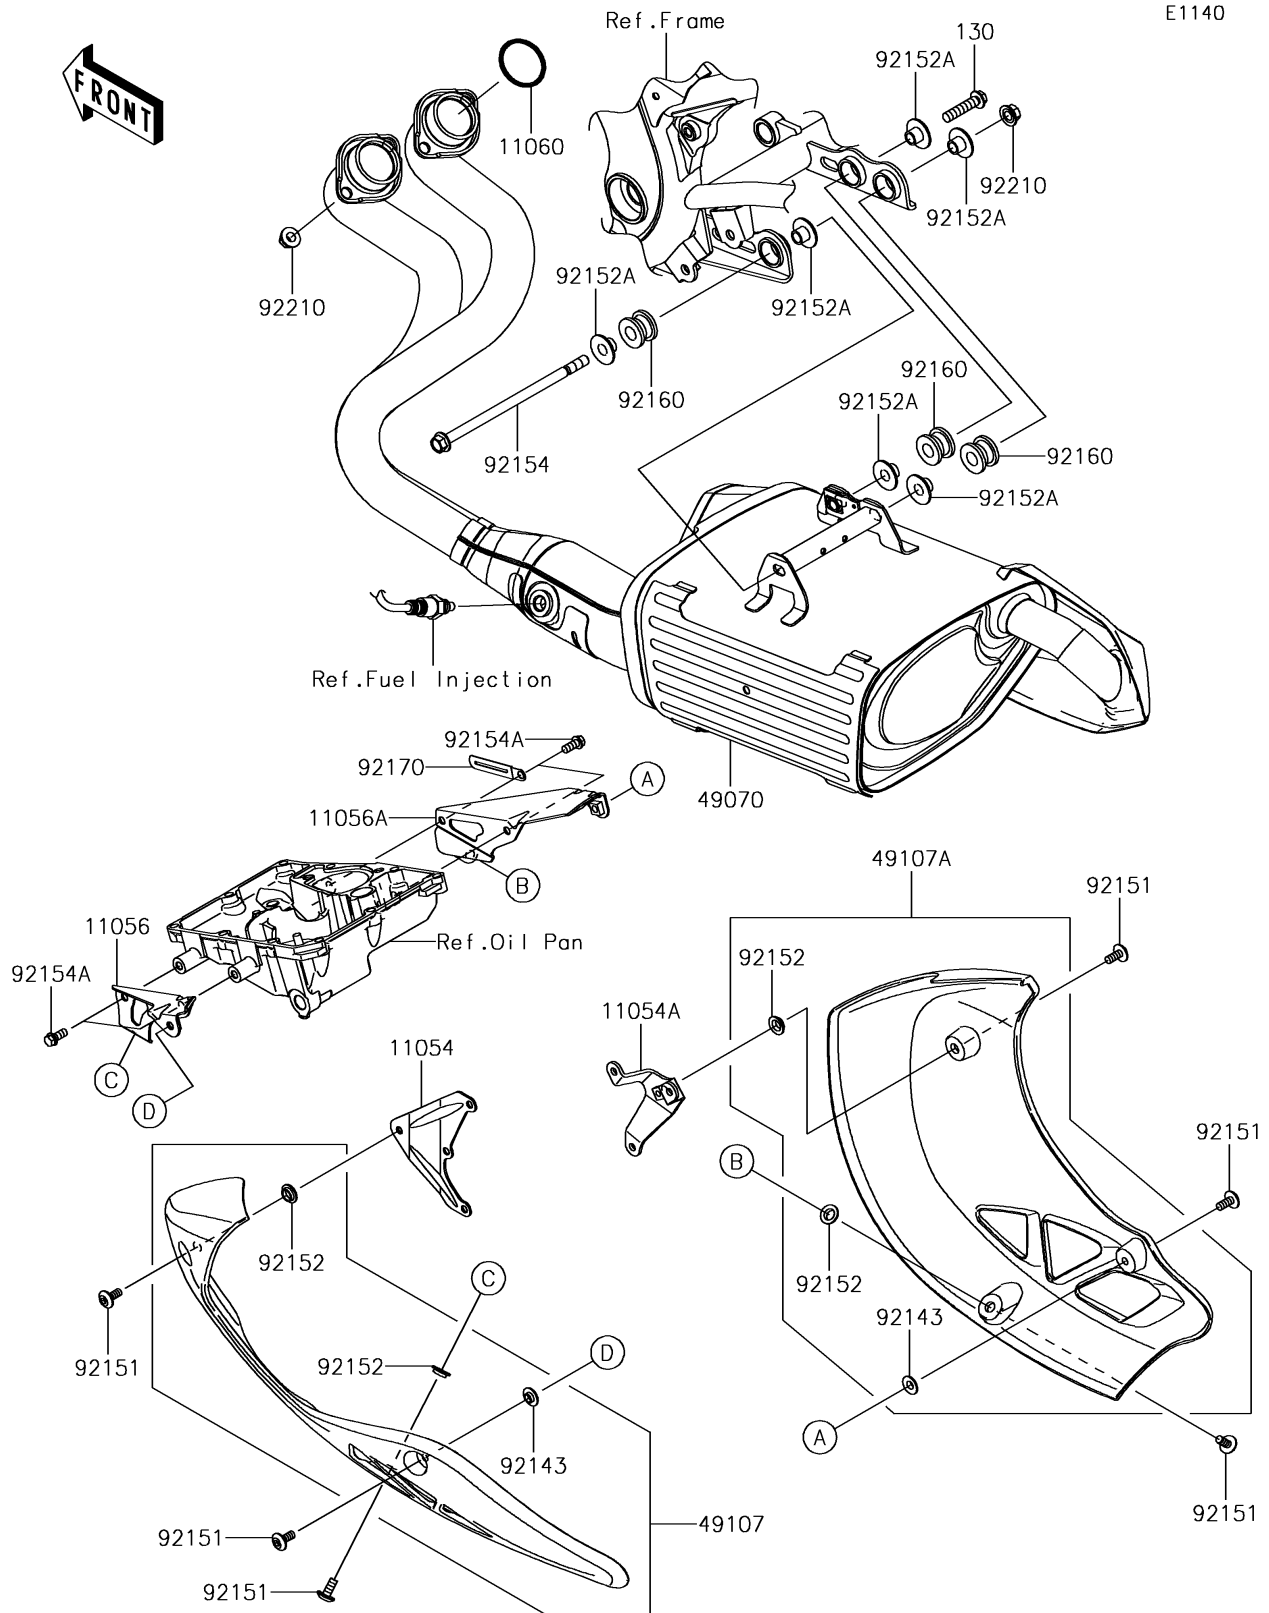

2017 Versys 650 ABS

PARTS DIAGRAM

Muffler(s)

2017 Versys 650 ABS

PARTS LIST

Muffler(s)

ITEM NAME	PART NUMBER	QUANTITY
BRACKET,EX.COVER,UPP,LH (Ref # 11054)	11054-0420	1
BRACKET,EX.COVER,UPP,RH (Ref # 11054A)	11054-0421	1
BRACKET,EX.COVER,LWR,LH (Ref # 11056)	11056-3927	1
BRACKET,EX.COVER,LWR,RH (Ref # 11056A)	11056-4298	1
GASKET,EXHAUST PIPE HOLDER (Ref # 11060)	11060-1103	2
BOLT-FLANGED,8X35 (Ref # 130)	130CD0835	1
MUFFLER-COMP (Ref # 49070)	49070-0782	1
COVER-EXHAUST PIPE,LH,F.BLACK (Ref # 49107)	49107-0081-6Z	1
COVER-EXHAUST PIPE,RH,F.BLACK (Ref # 49107A)	49107-0082-6Z	1
COLLAR (Ref # 92143)	92143-1087	2
BOLT,SOCKET,6X14 (Ref # 92151)	92151-1654	6
COLLAR,8.8X11.2X4 (Ref # 92152)	92152-0909	4
COLLAR (Ref # 92152A)	92152-1692	6
BOLT,FLANGED,8X165 (Ref # 92154)	92154-0189	1
BOLT,FLANGED,6X14 (Ref # 92154A)	92154-0777	4
DAMPER,MUFFLER MOUNT (Ref # 92160)	92160-1116	3
CLAMP (Ref # 92170)	92170-1514	1
NUT,8MM (Ref # 92210)	92210-1114	5