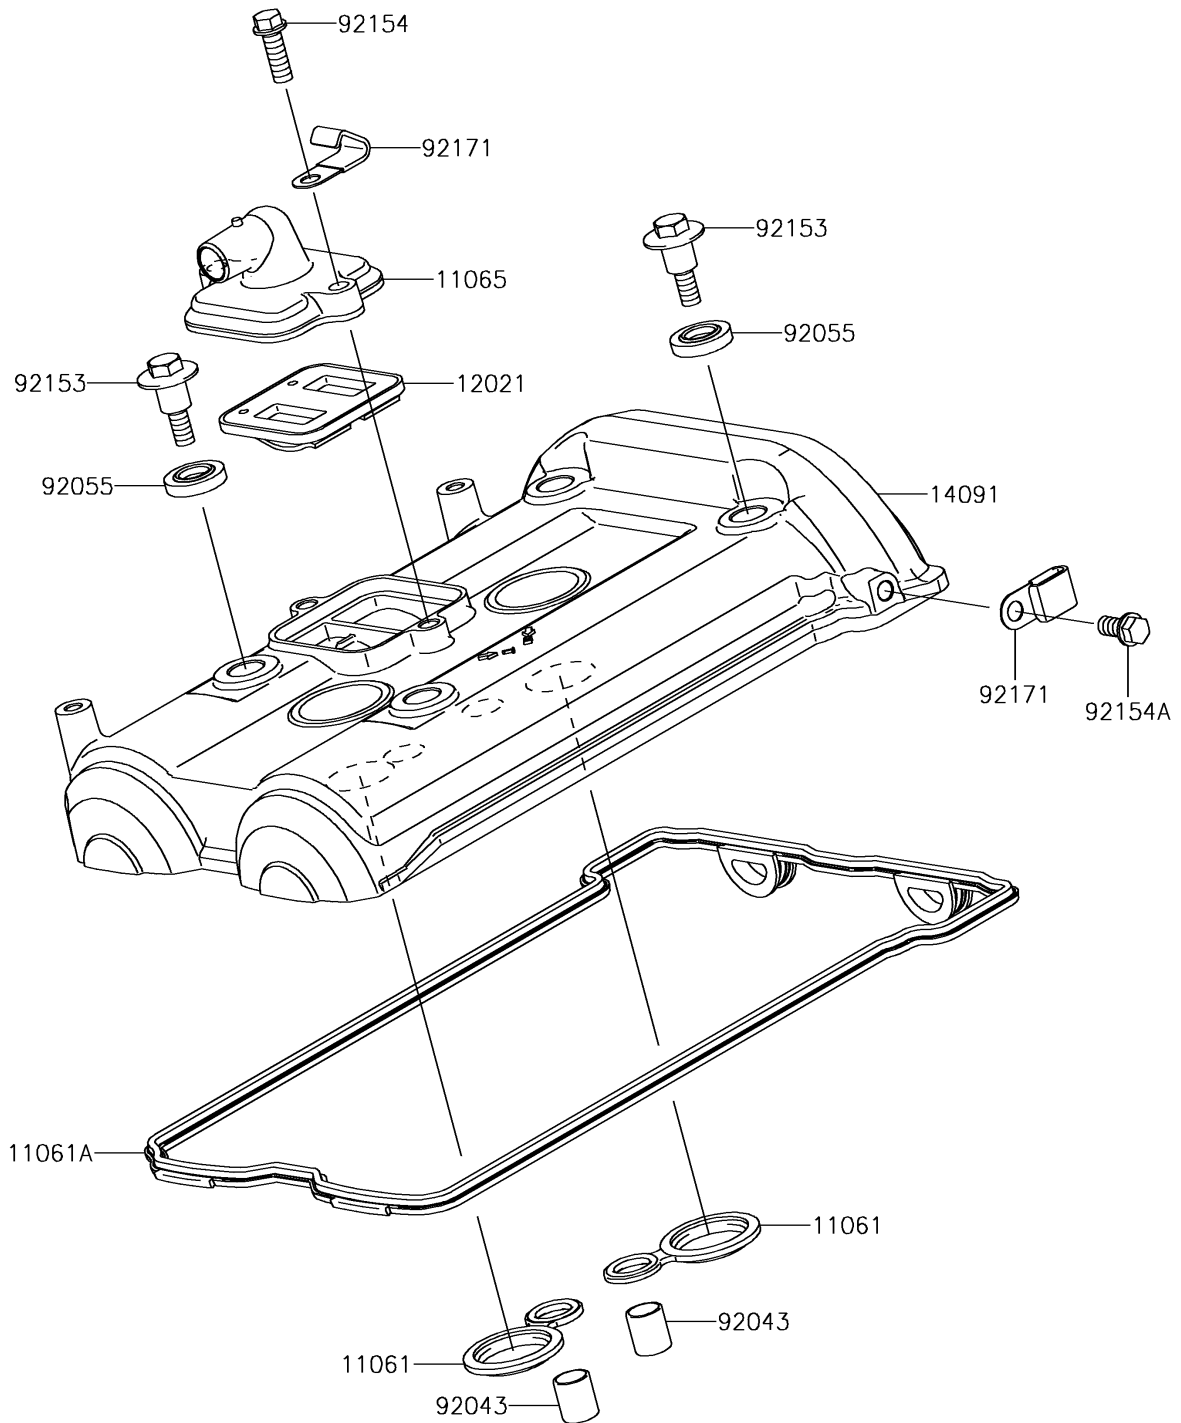

2018 VERSYS® 650 ABS

PARTS DIAGRAM Cylinder Head Cover

E1112

2018 VERSYS® 650 ABS

PARTS LIST

Cylinder Head Cover

ITEM NAME	PART NUMBER	QUANTITY
-----------	-------------	----------
