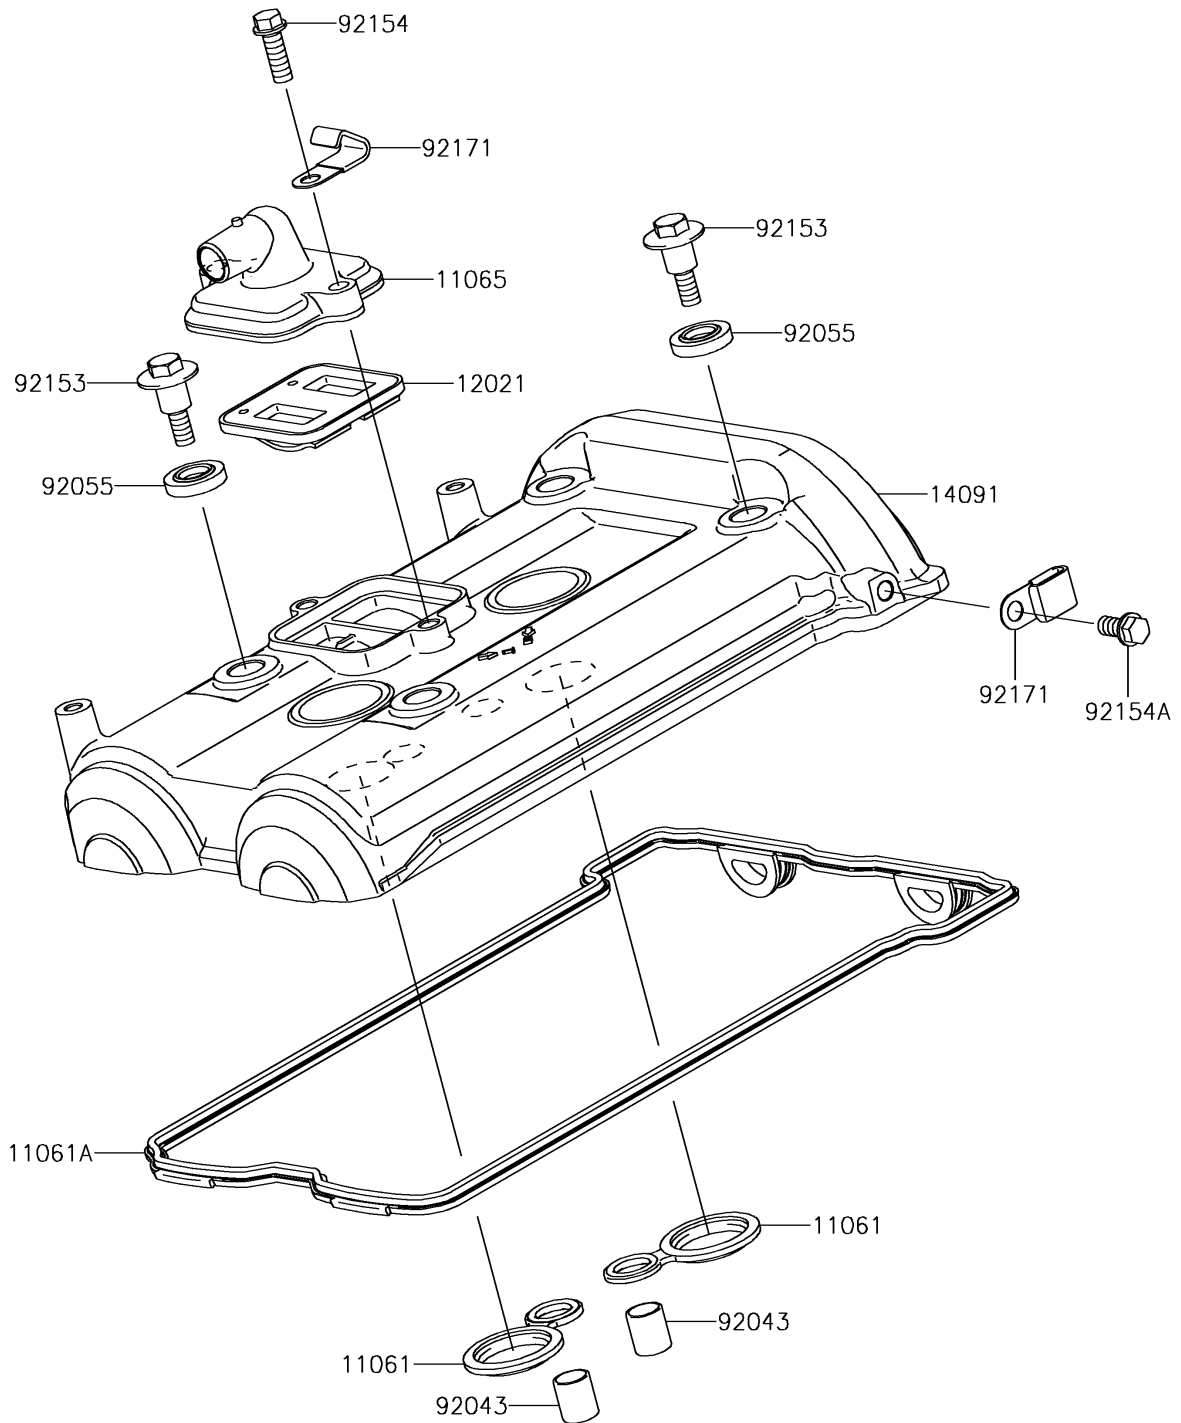

## PARTS DIAGRAM

### Cylinder Head Cover

E1112

## PARTS LIST

### Cylinder Head Cover

ITEM NAME	PART NUMBER	QUANTITY
GASKET,SPARK PLUG HOLE (Ref # 11061)	11061-0105	2
GASKET,HEAD COVER (Ref # 11061A)	11061-0170	1
CAP (Ref # 11065)	11065-0709	1
VALVE-ASSY-REED (Ref # 12021)	12021-0708	1
COVER,HEAD (Ref # 14091)	14091-1702	1
PIN,10.1X12X14 (Ref # 92043)	92043-4009	2
RING-O,HEAD COVER BOLT (Ref # 92055)	92055-0195	4
BOLT,HEAD COVER (Ref # 92153)	92153-0793	4
BOLT,FLANGED,6X18 (Ref # 92154)	92154-1775	2
BOLT,FLANGED,6X12 (Ref # 92154A)	92154-1776	1
CLAMP (Ref # 92171)	92171-0813	2