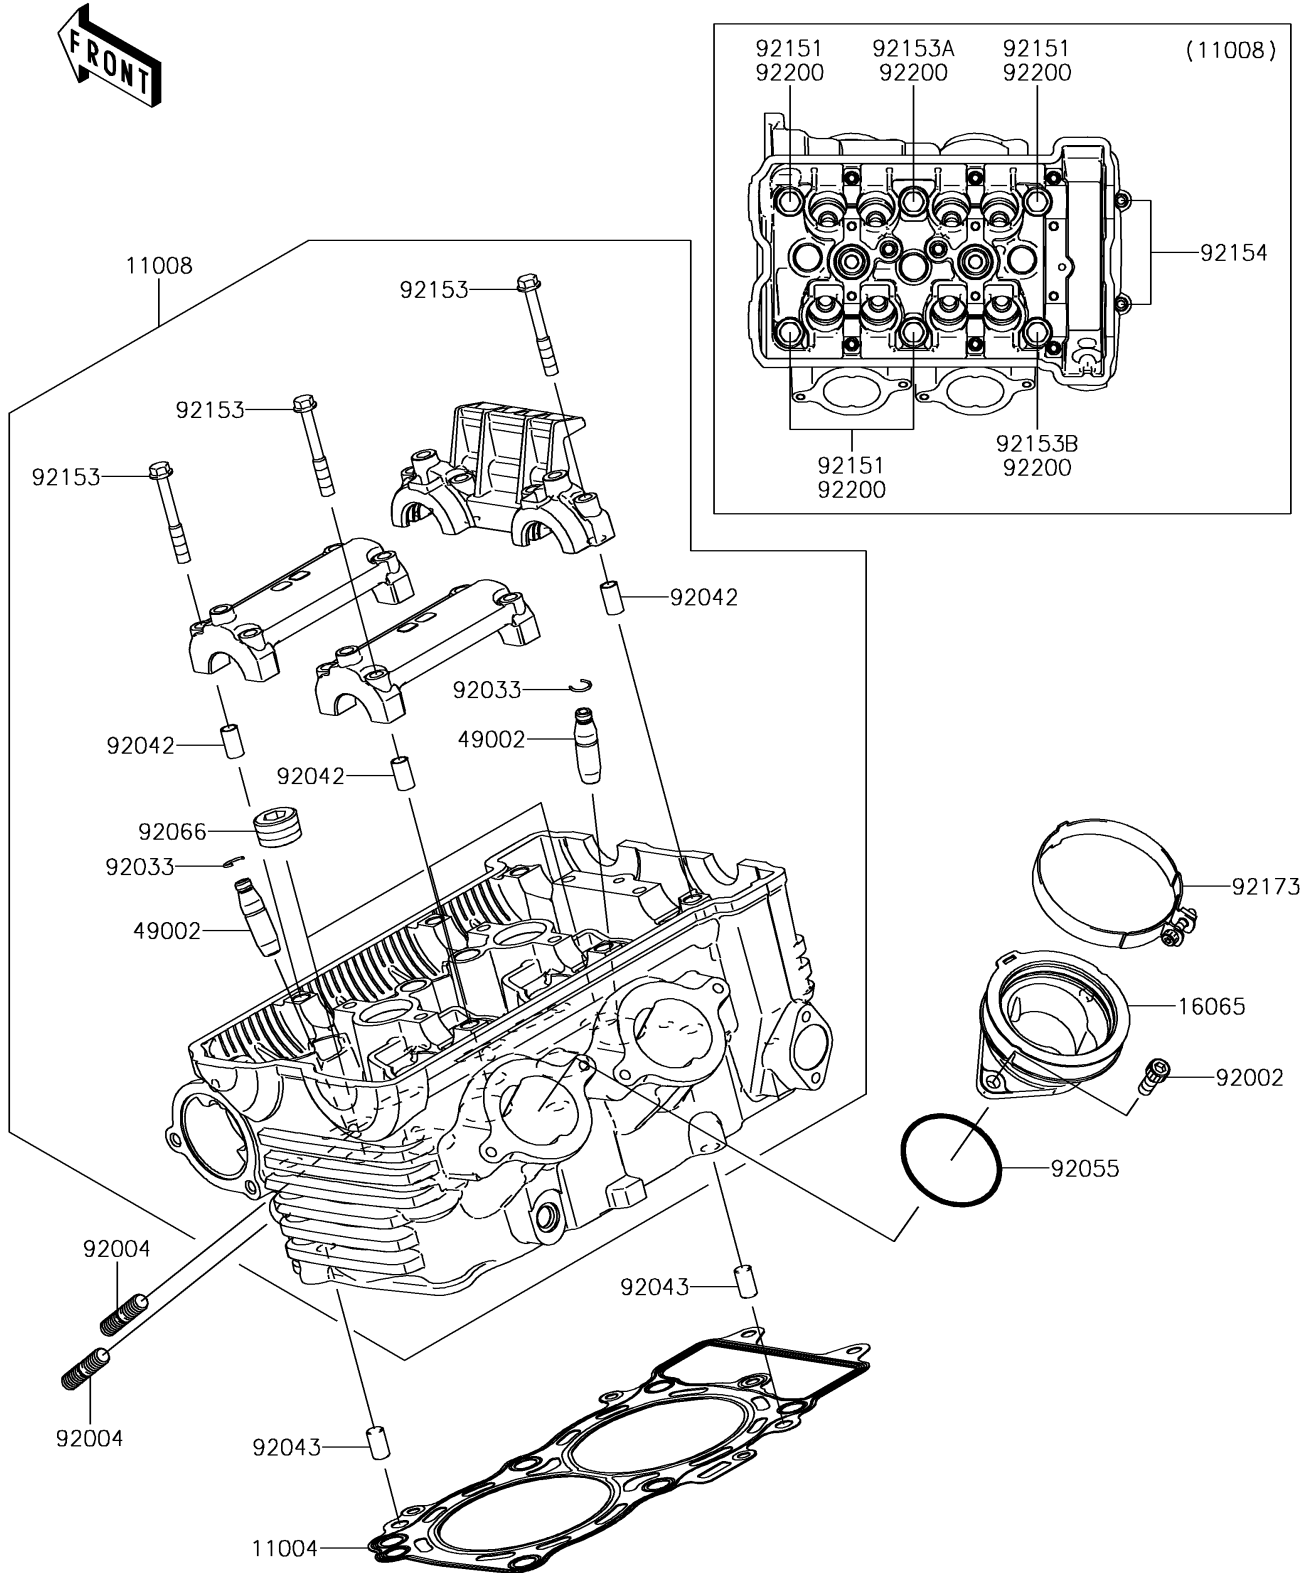

2017 Versys 650 ABS

PARTS DIAGRAM

Cylinder Head

E1111

2017 Versys 650 ABS

PARTS LIST

Cylinder Head

ITEM NAME	PART NUMBER	QUANTITY
GASKET-HEAD (Ref # 11004)	11004-0064	1
HEAD-COMP-CYLINDER (Ref # 11008)	11008-0874	1
HOLDER,THROTTLE BODY (Ref # 16065)	16065-0024	2
GUIDE-VALVE (Ref # 49002)	49002-1116	8
BOLT,6X16 (Ref # 92002)	92002-1143	4
STUD,8X22 (Ref # 92004)	92004-0025	4
RING-SNAP (Ref # 92033)	92033-1247	8
PIN,DOWEL,6.3X8X14 (Ref # 92042)	92042-007	6
PIN,8X14 (Ref # 92043)	92043-1567	2
RING-O,47X1.9 (Ref # 92055)	92055-1600	2
PLUG,PT1/2X12.5 (Ref # 92066)	92066-0002	3
BOLT,10X158 (Ref # 92151)	92151-1152	4
BOLT,6X45 (Ref # 92153)	92153-0339	12
BOLT,FLANGED-SMALL,10X176 (Ref # 92153A)	92153-0972	1
BOLT,FLANGED-SMALL,10X80 (Ref # 92153B)	92153-1321	1
BOLT,SOCKET,6X30 (Ref # 92154)	92154-0116	2
CLAMP (Ref # 92173)	92173-0239	2
WASHER,10.5X19X2.3 (Ref # 92200)	92200-0363	6