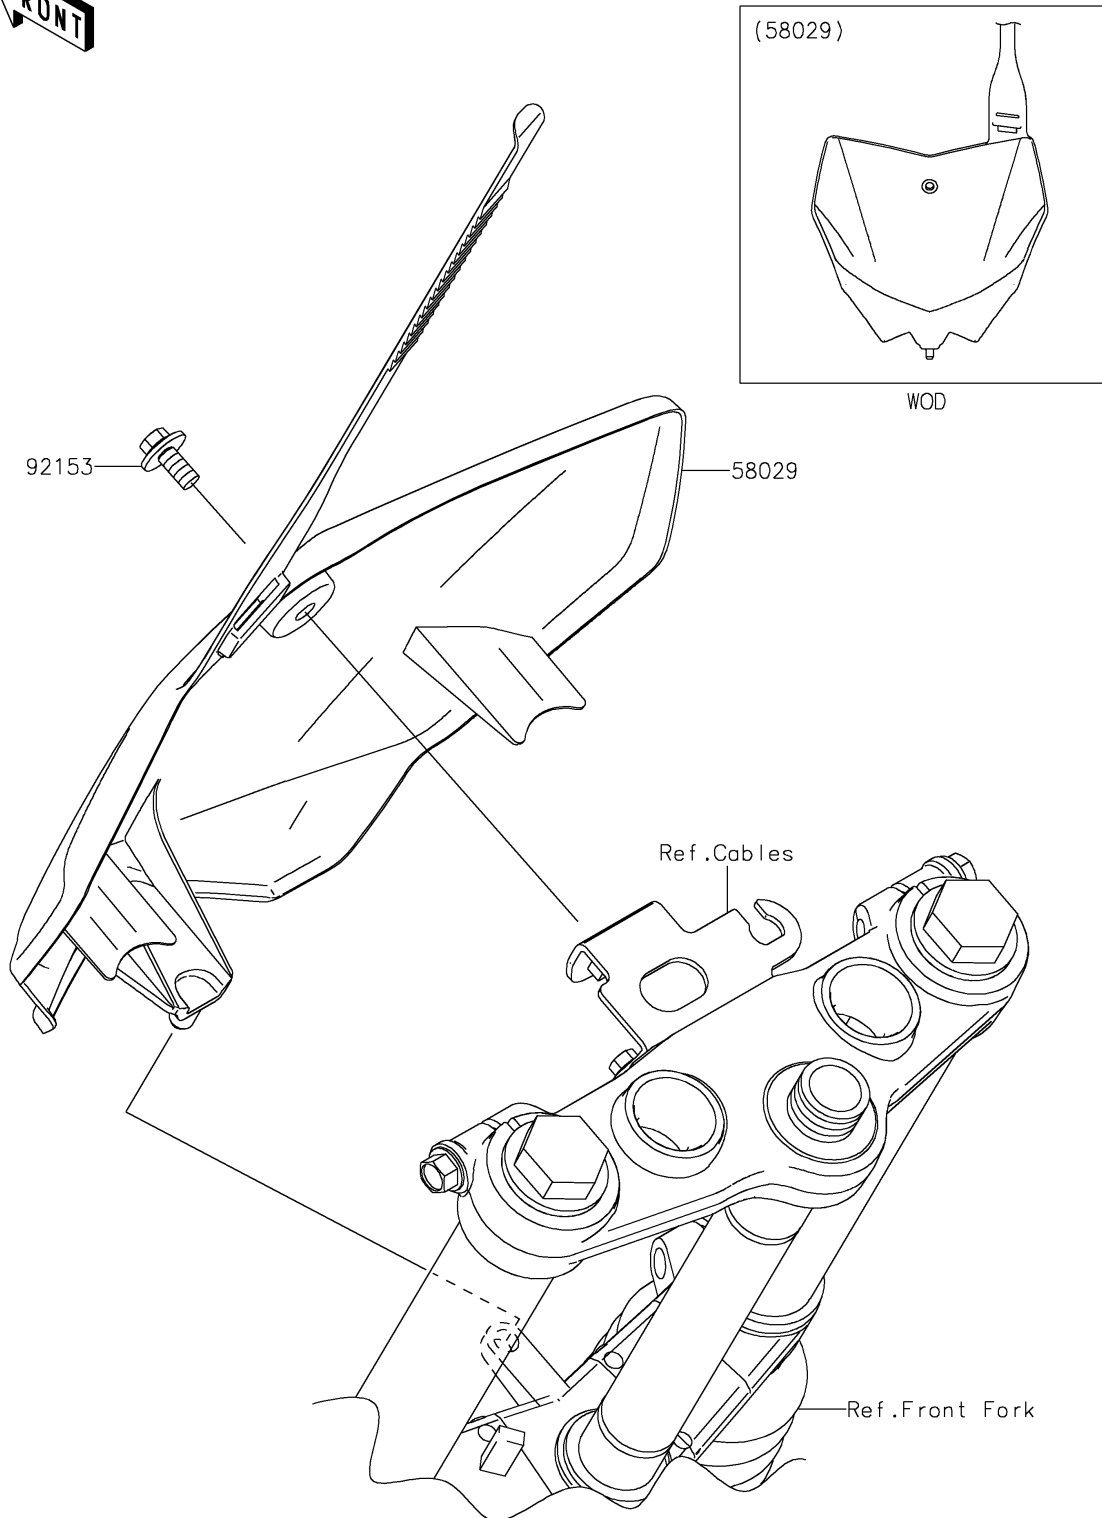

2020 KLX[®]140G

PARTS DIAGRAM

Accessory

F2910

2020 KLX[®]140G

PARTS LIST

Accessory

ITEM NAME	PART NUMBER	QUANTITY
PLATE-NUMBER,B.WHITE (Ref # 58029)	58029-0005-266	1
BOLT,FLANGED,6X14 (Ref # 92153)	92153-0936	1