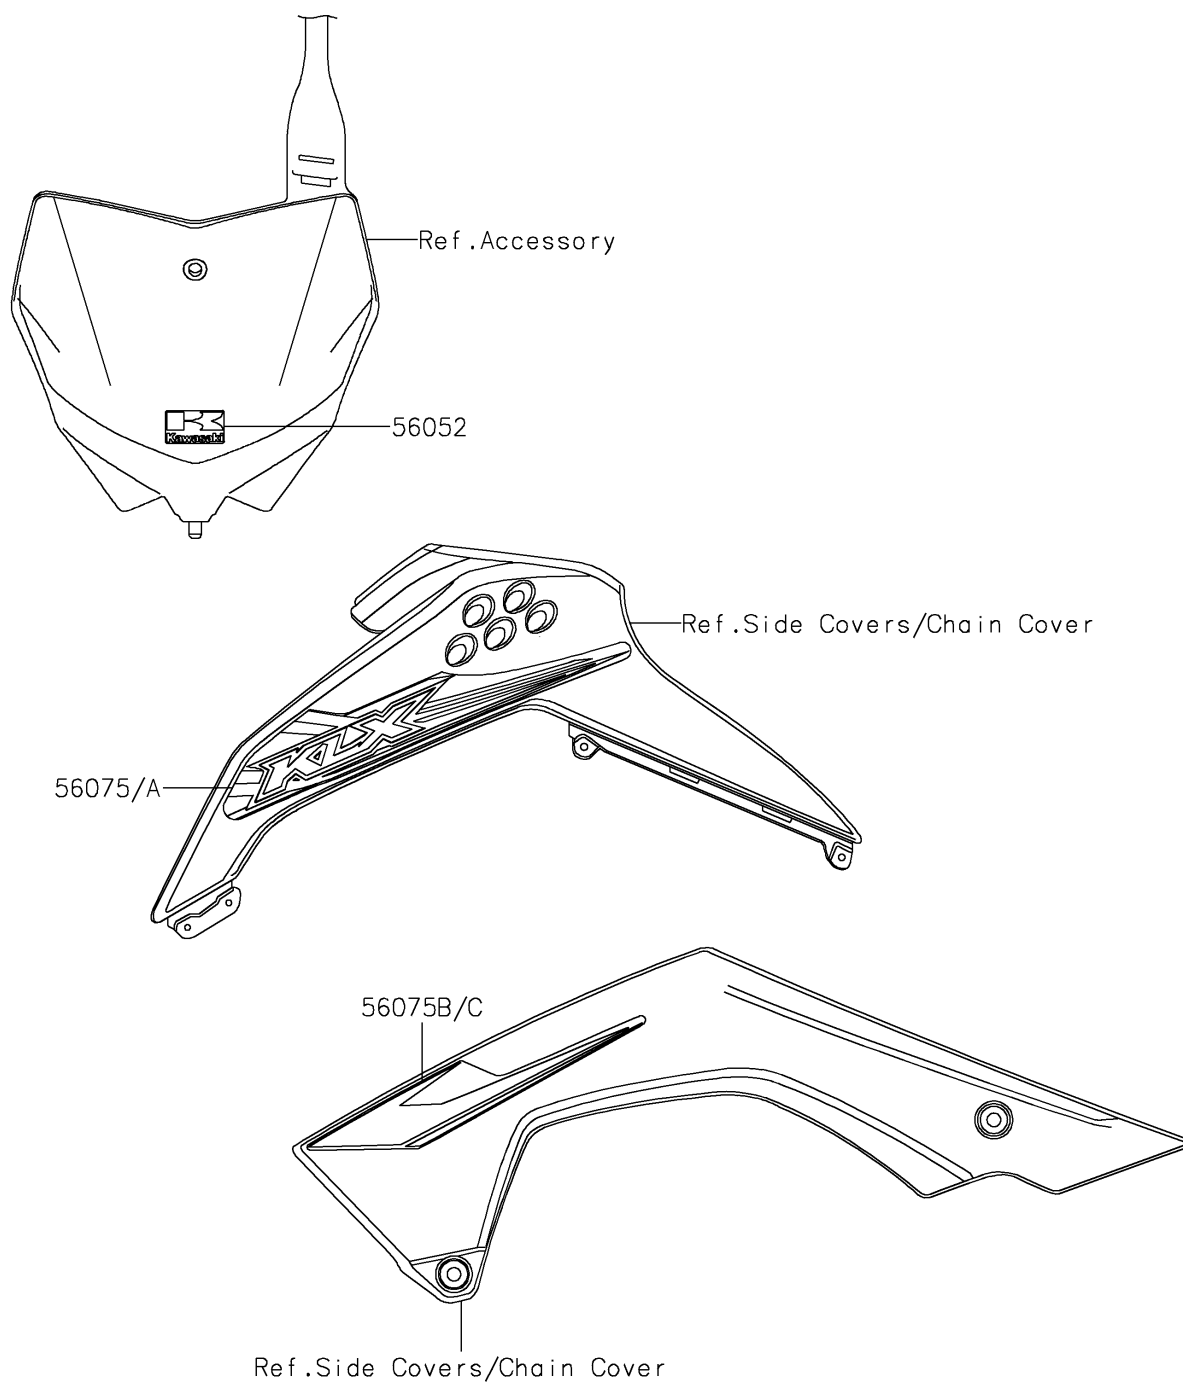

2017 KLX[®]140G

PARTS DIAGRAM

Decals(CHF)

F2861

2017 KLX[®]140G

PARTS LIST

Decals(CHF)

Kawasaki

Let the Good Times Roll[®]

ITEM NAME

PART NUMBER

QUANTITY
