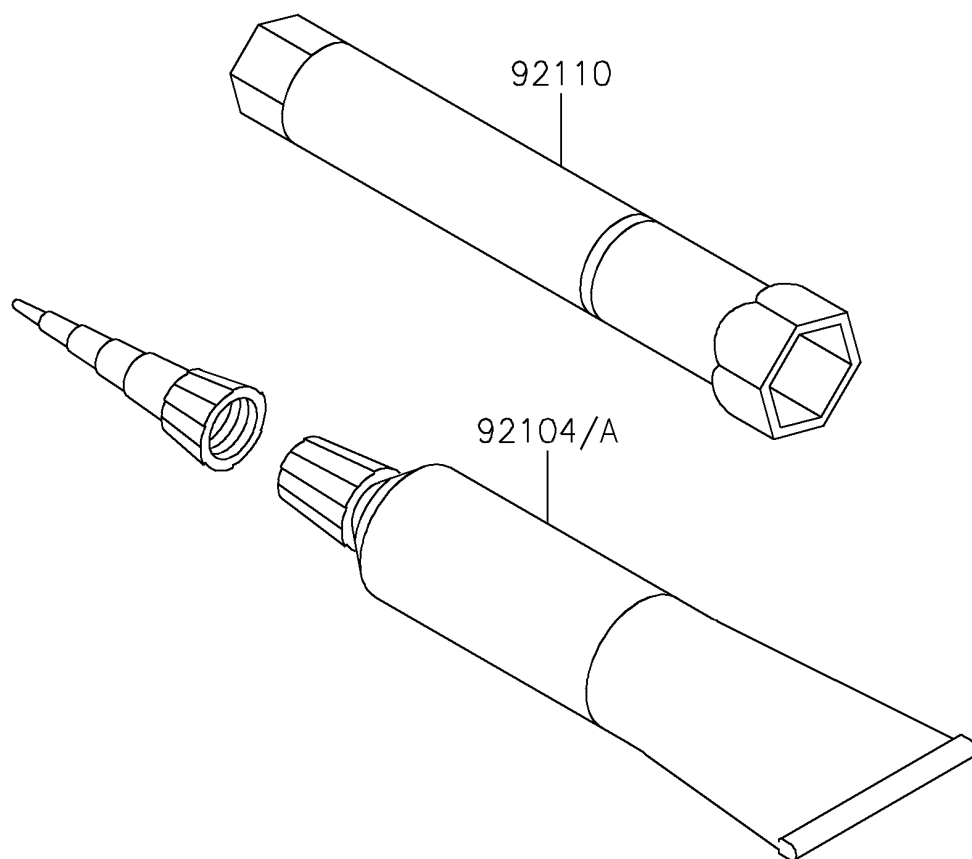

2020 KLX[®]140G

PARTS DIAGRAM

Owner's Tools

F2810

2020 KLX[®]140G

PARTS LIST

Owner's Tools

| ITEM NAME | PART NUMBER | QUANTITY |
|--|-------------|----------|
| GASKET-LIQUID,TB1211F,CLEAR (Ref # 92104) | 92104-0004 | 1 |
| GASKET-LIQUID,TB1216B,BLACK (Ref # 92104A) | 92104-1064 | 1 |
| TOOL-WRENCH,BOX,16MM (Ref # 92110) | 92110-1206 | 1 |