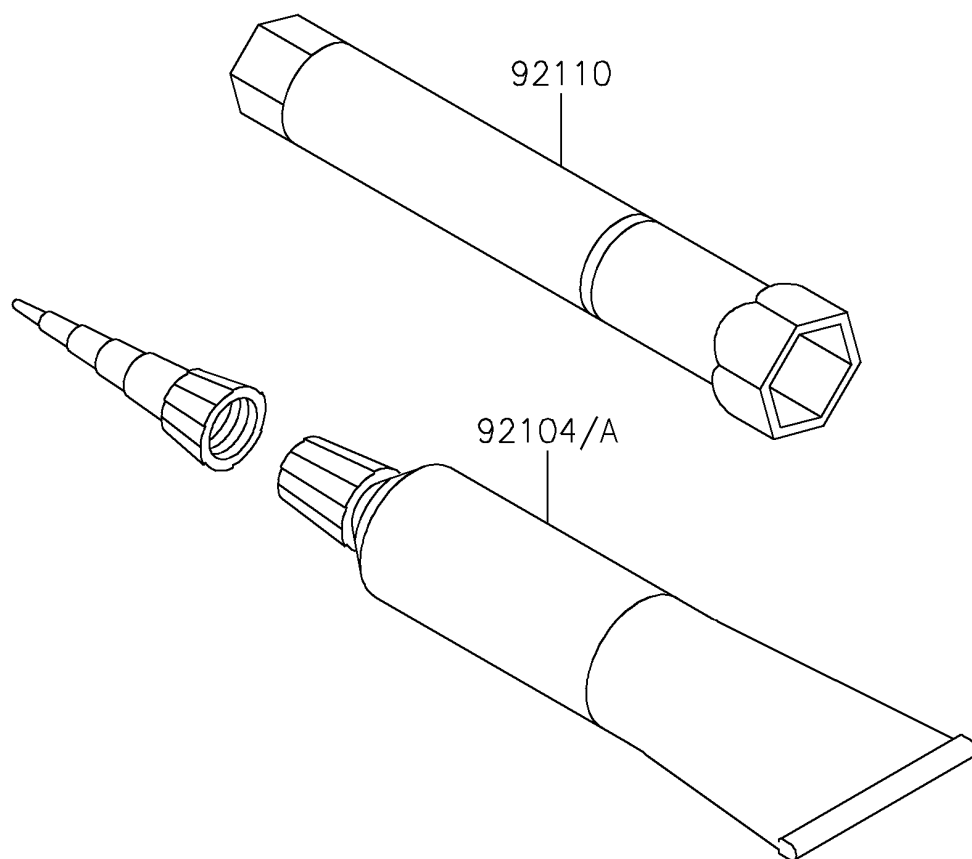

2018 KLX[®]140G

PARTS DIAGRAM

Owner's Tools

F2810

2018 KLX[®]140G

PARTS LIST

Owner's Tools

Kawasaki

Let the Good Times Roll[®]

ITEM NAME

PART NUMBER

QUANTITY
