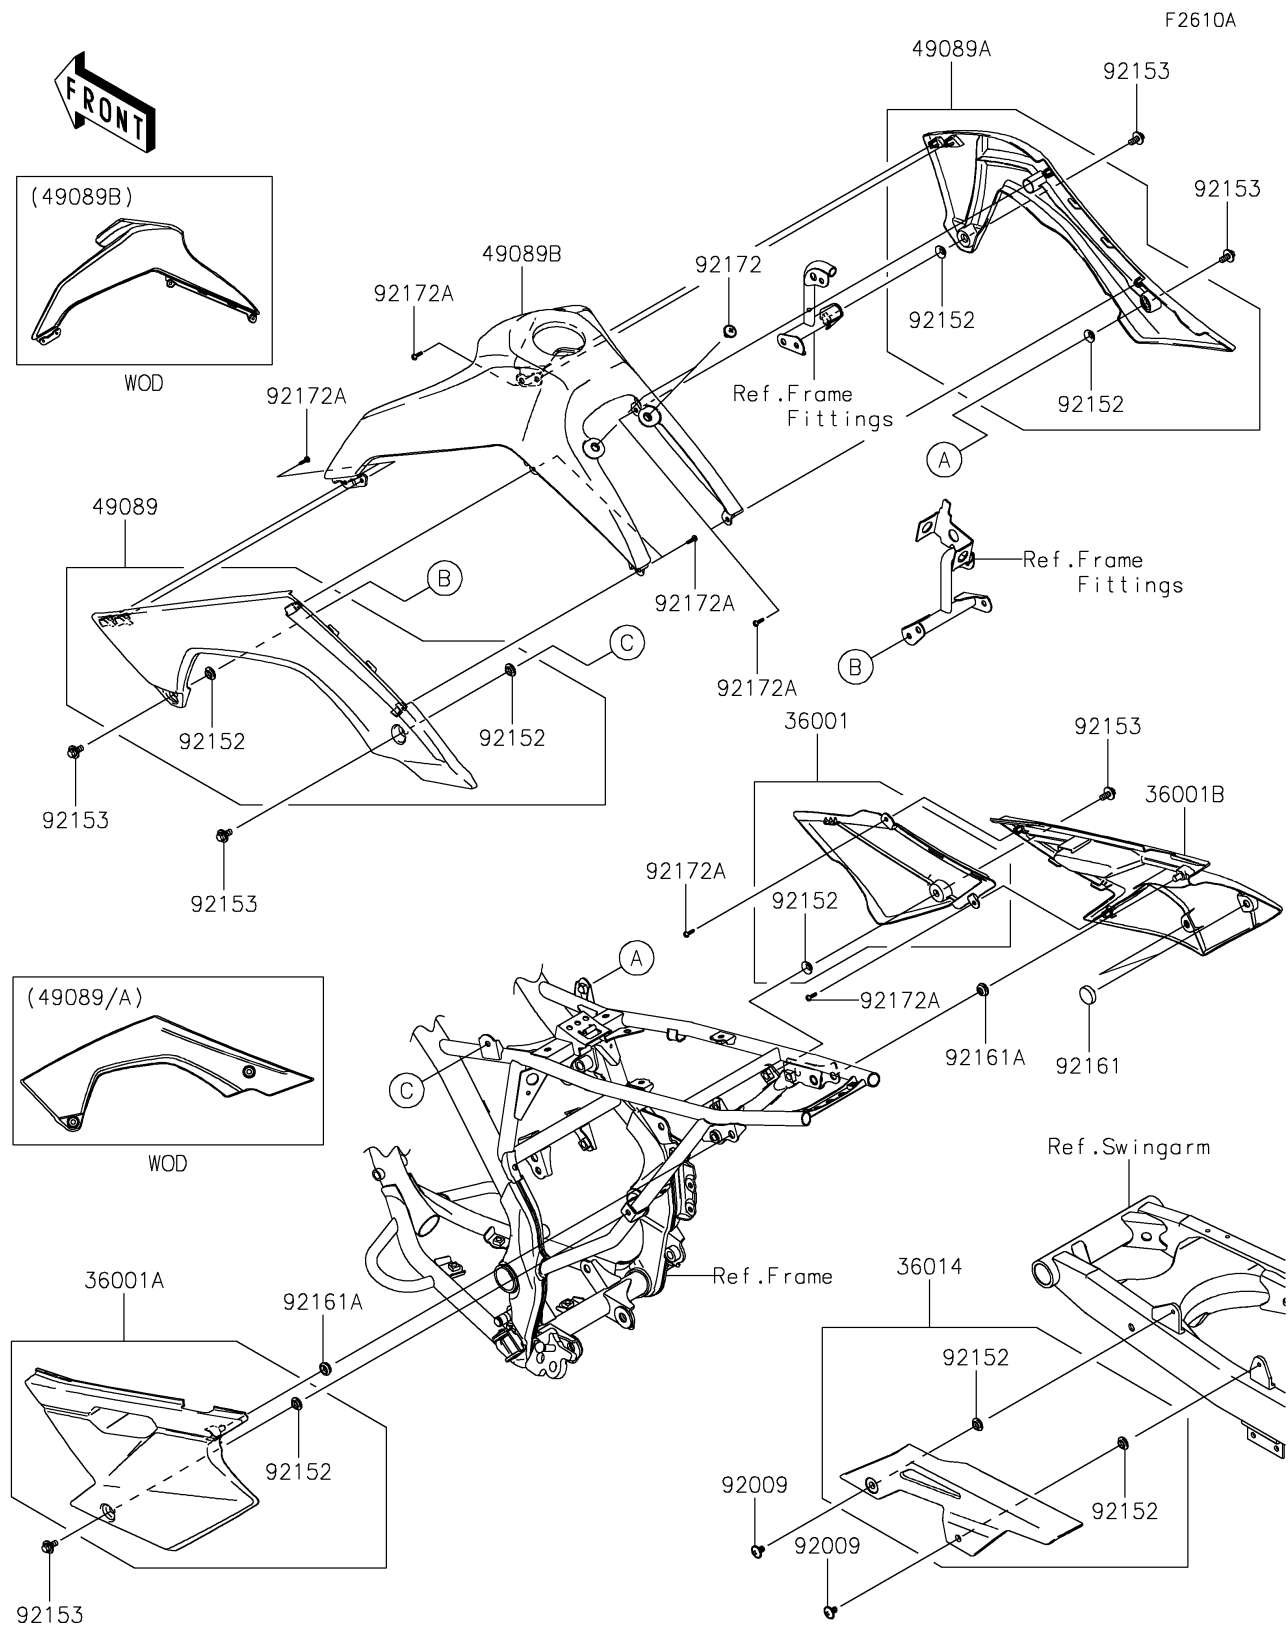

2020 KLX[®]140G

PARTS DIAGRAM

Side Covers/Chain Cover(CKF/CLF)

2020 KLX[®]140G

PARTS LIST

Side Covers/Chain Cover(CKF/CLF)

ITEM NAME	PART NUMBER	QUANTITY
COVER-SIDE,FR,RH,B.WHITE (Ref # 36001)	36001-0125-266	1
COVER-SIDE,RR,LH,B.WHITE (Ref # 36001A)	36001-0154-266	1
COVER-SIDE,RR,RH,B.WHITE (Ref # 36001B)	36001-0156-266	1
CASE-CHAIN (Ref # 36014)	36014-0044	1
SHROUD-ENGINE,LH,EBONY (Ref # 49089)	49089-0053-6C	1
SHROUD-ENGINE,RH,EBONY (Ref # 49089A)	49089-0054-6C	1
SHROUD-ENGINE,UPP,L.GREEN (Ref # 49089B)	49089-0954-290	1
SCREW,6X10 (Ref # 92009)	92009-1729	2
COLLAR,8.8X11.2X4 (Ref # 92152)	92152-0909	8
BOLT,FLANGED,6X14 (Ref # 92153)	92153-0936	6
DAMPER (Ref # 92161)	92161-0336	2
DAMPER (Ref # 92161A)	92161-0631	2
SCREW,6X10 (Ref # 92172)	92172-0098	2
SCREW,TAPPING,4X12 (Ref # 92172A)	92172-0233	10