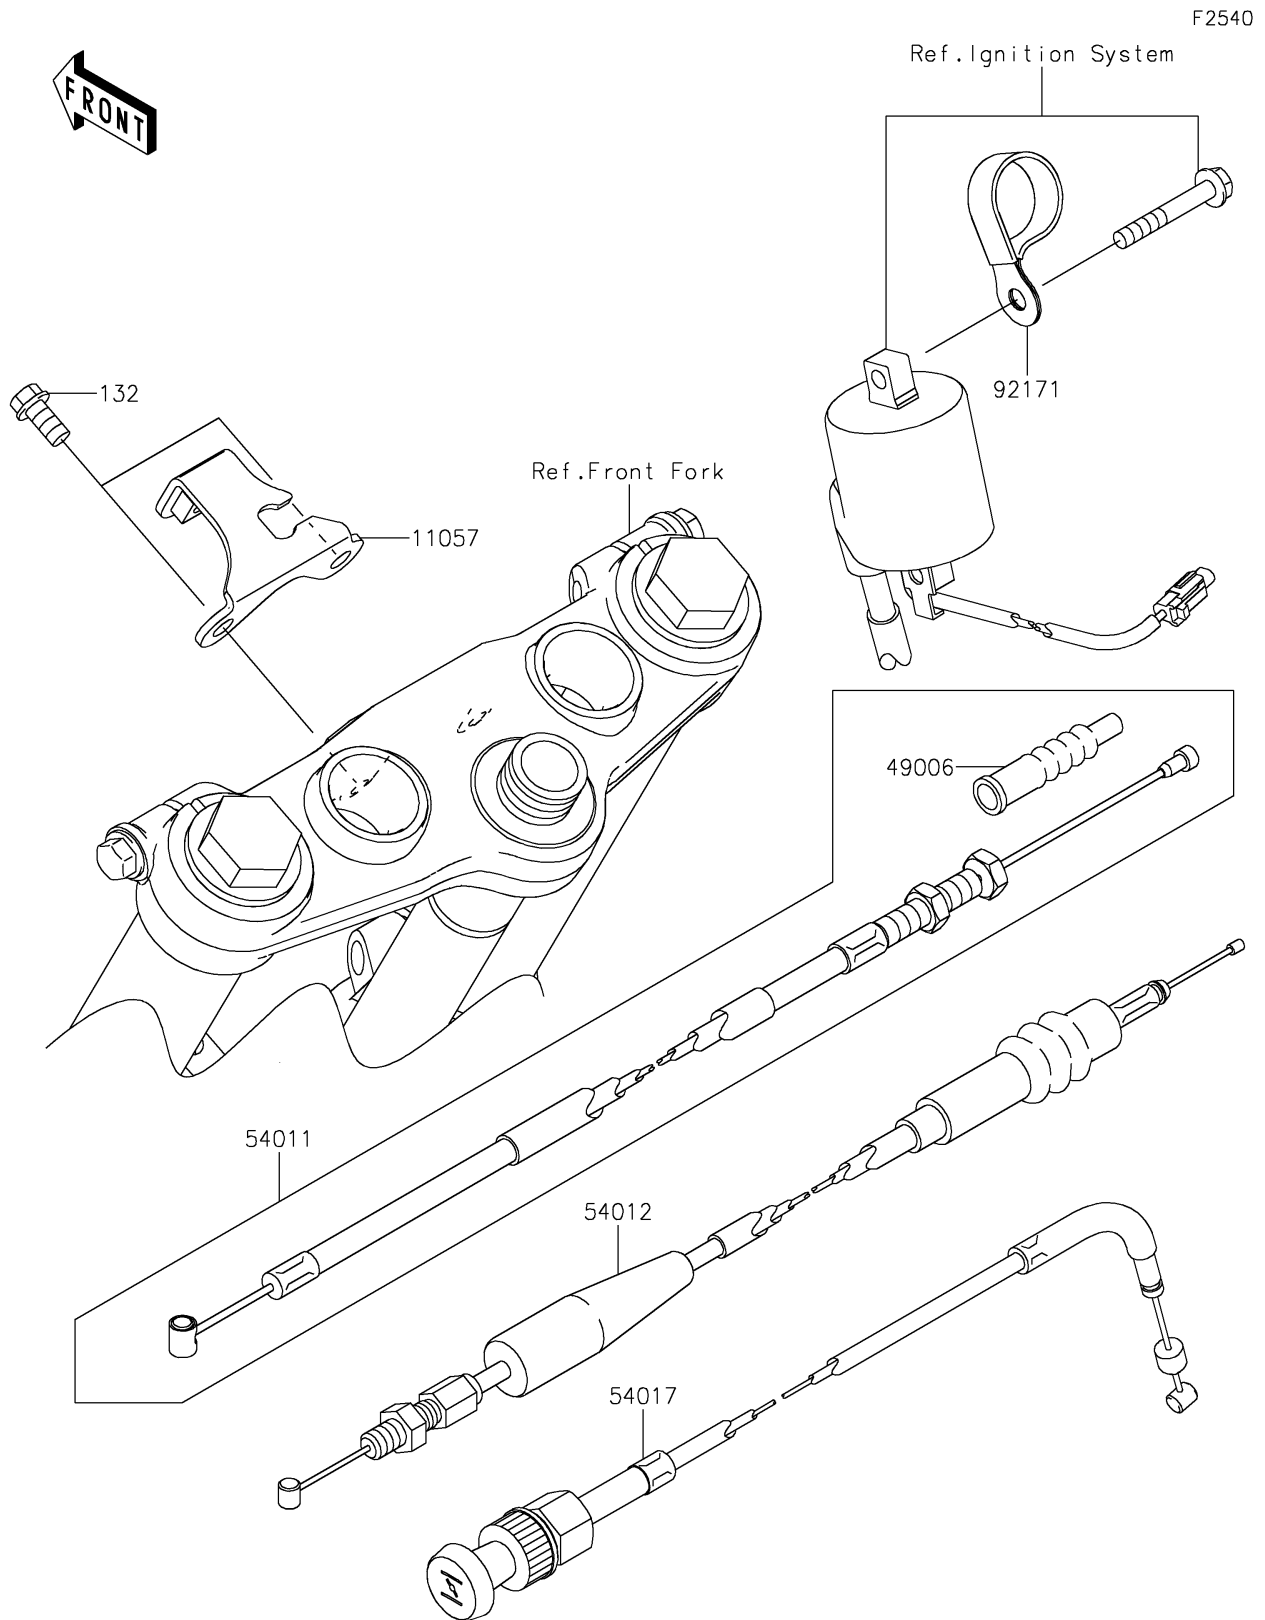

2020 KLX[®]140G

PARTS DIAGRAM

Cables

2020 KLX[®]140G

PARTS LIST

Cables

ITEM NAME	PART NUMBER	QUANTITY
BRACKET (Ref # 11057)	11057-0289	1
BOLT-FLANGED-SMALL,6X12 (Ref # 132)	132BA0612	2
BOOT,CLUTCH CABLE (Ref # 49006)	49006-8001	1
CABLE-CLUTCH (Ref # 54011)	54011-0611	1
CABLE-THROTTLE (Ref # 54012)	54012-0634	1
CABLE-STARTER (Ref # 54017)	54017-0038	1
CLAMP (Ref # 92171)	92171-1279	1