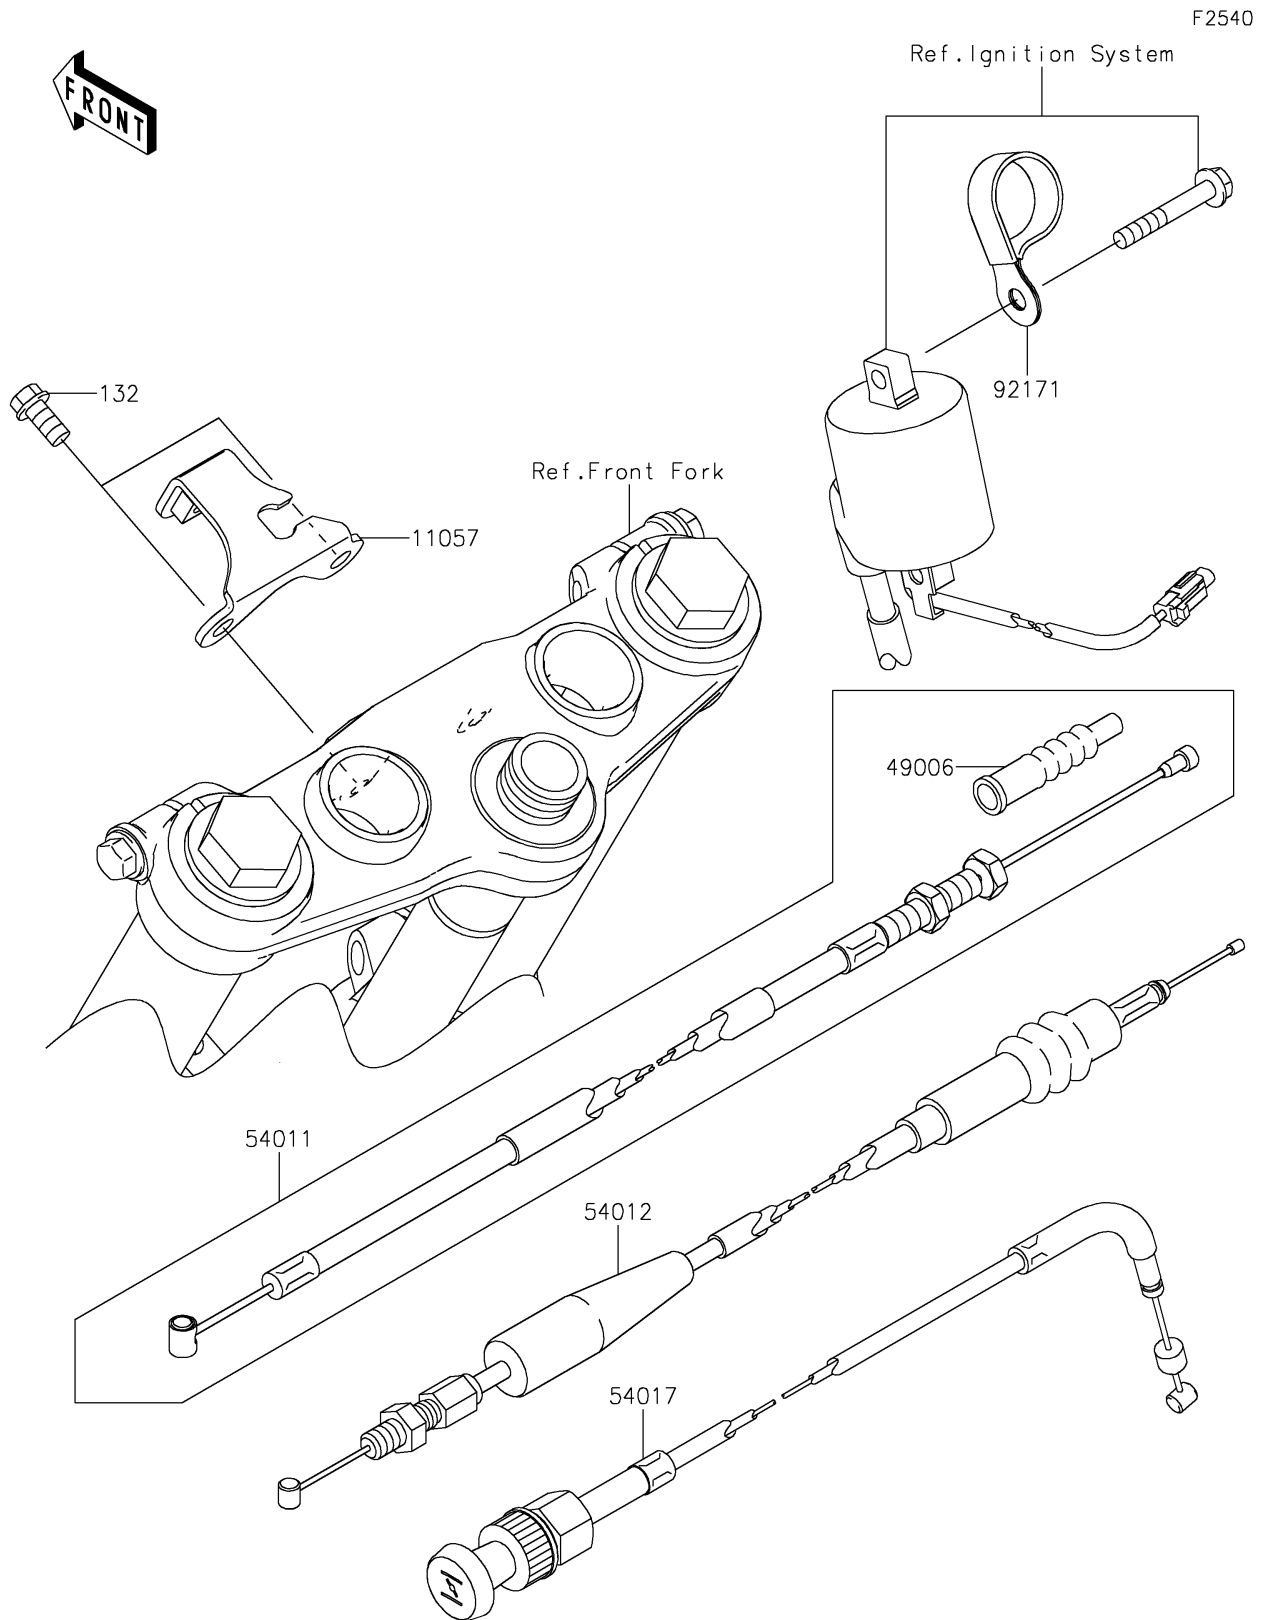

2017 KLX[®]140G

PARTS DIAGRAM

Cables

2017 KLX[®]140G

PARTS LIST

Cables

Kawasaki

Let the Good Times Roll[®]

ITEM NAME

PART NUMBER

QUANTITY
