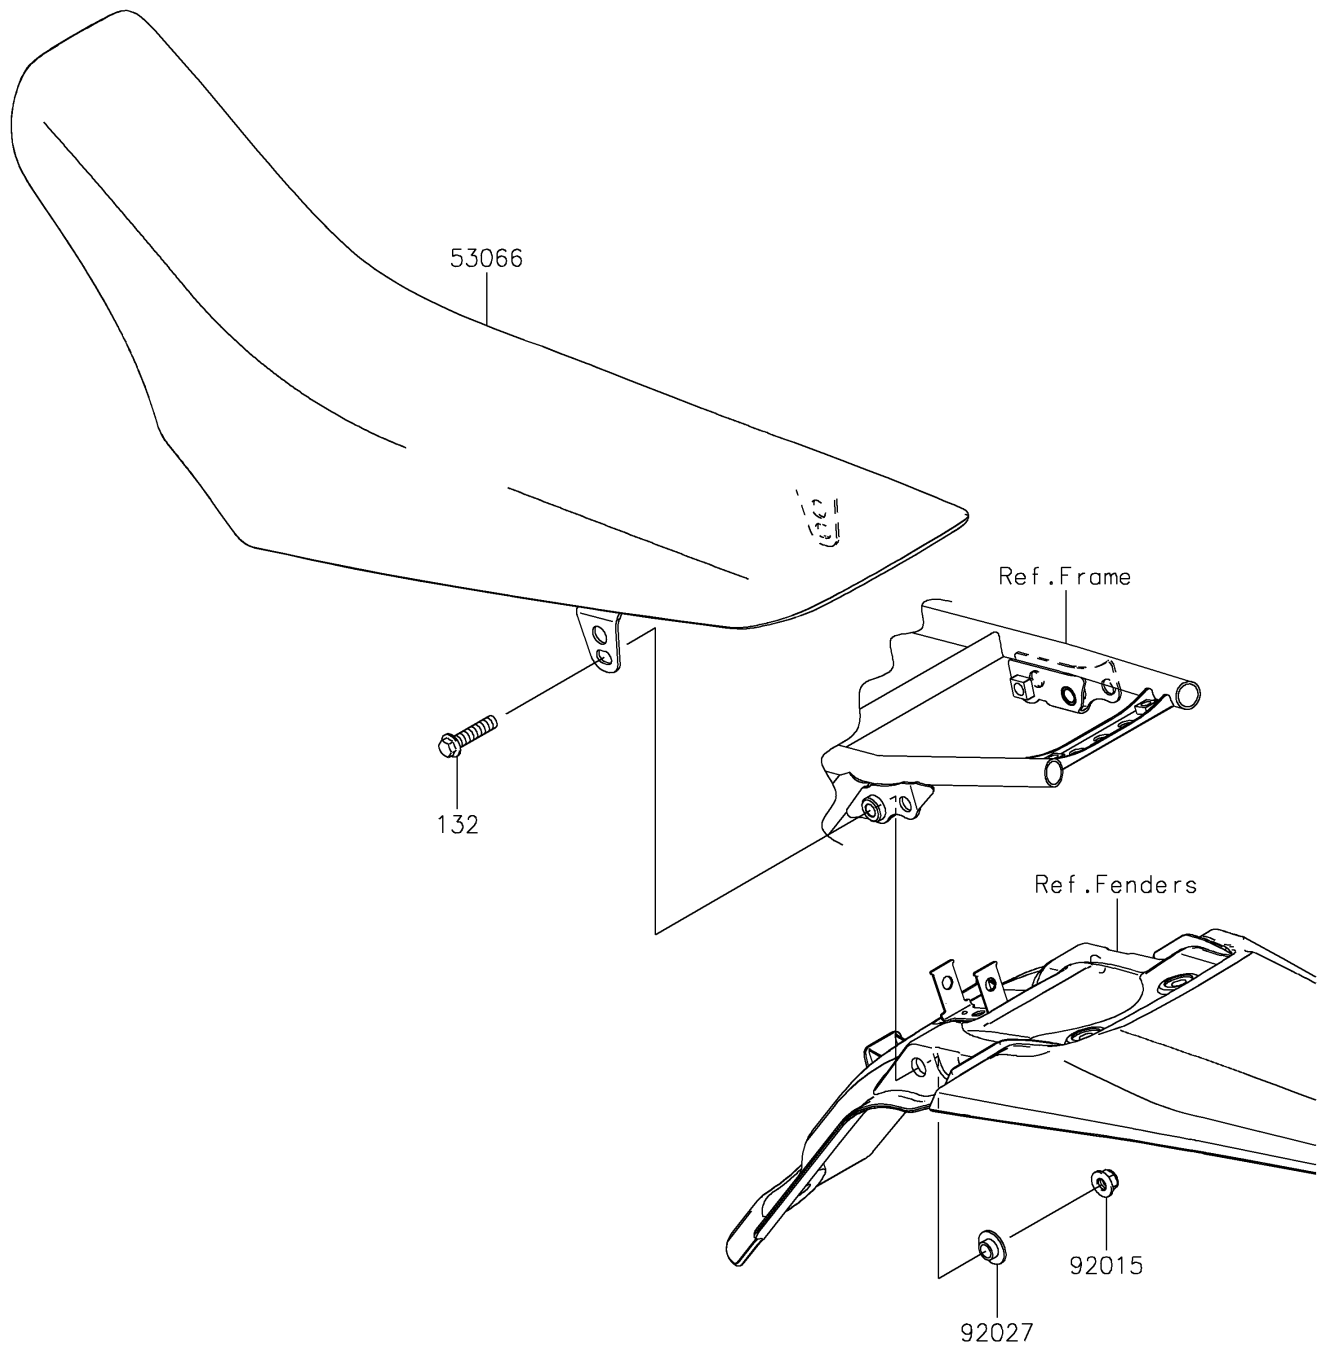

2020 KLX[®]140G

PARTS DIAGRAM

Seat

F2510

2020 KLX[®]140G

PARTS LIST

Seat

ITEM NAME	PART NUMBER	QUANTITY
BOLT-FLANGED-SMALL,8X35 (Ref # 132)	132BA0835	2
SEAT-ASSY,DUAL,GREEN/BLACK (Ref # 53066)	53066-0457-49F	1
NUT,8MM (Ref # 92015)	92015-1432	2
COLLAR (Ref # 92027)	92027-1745	2