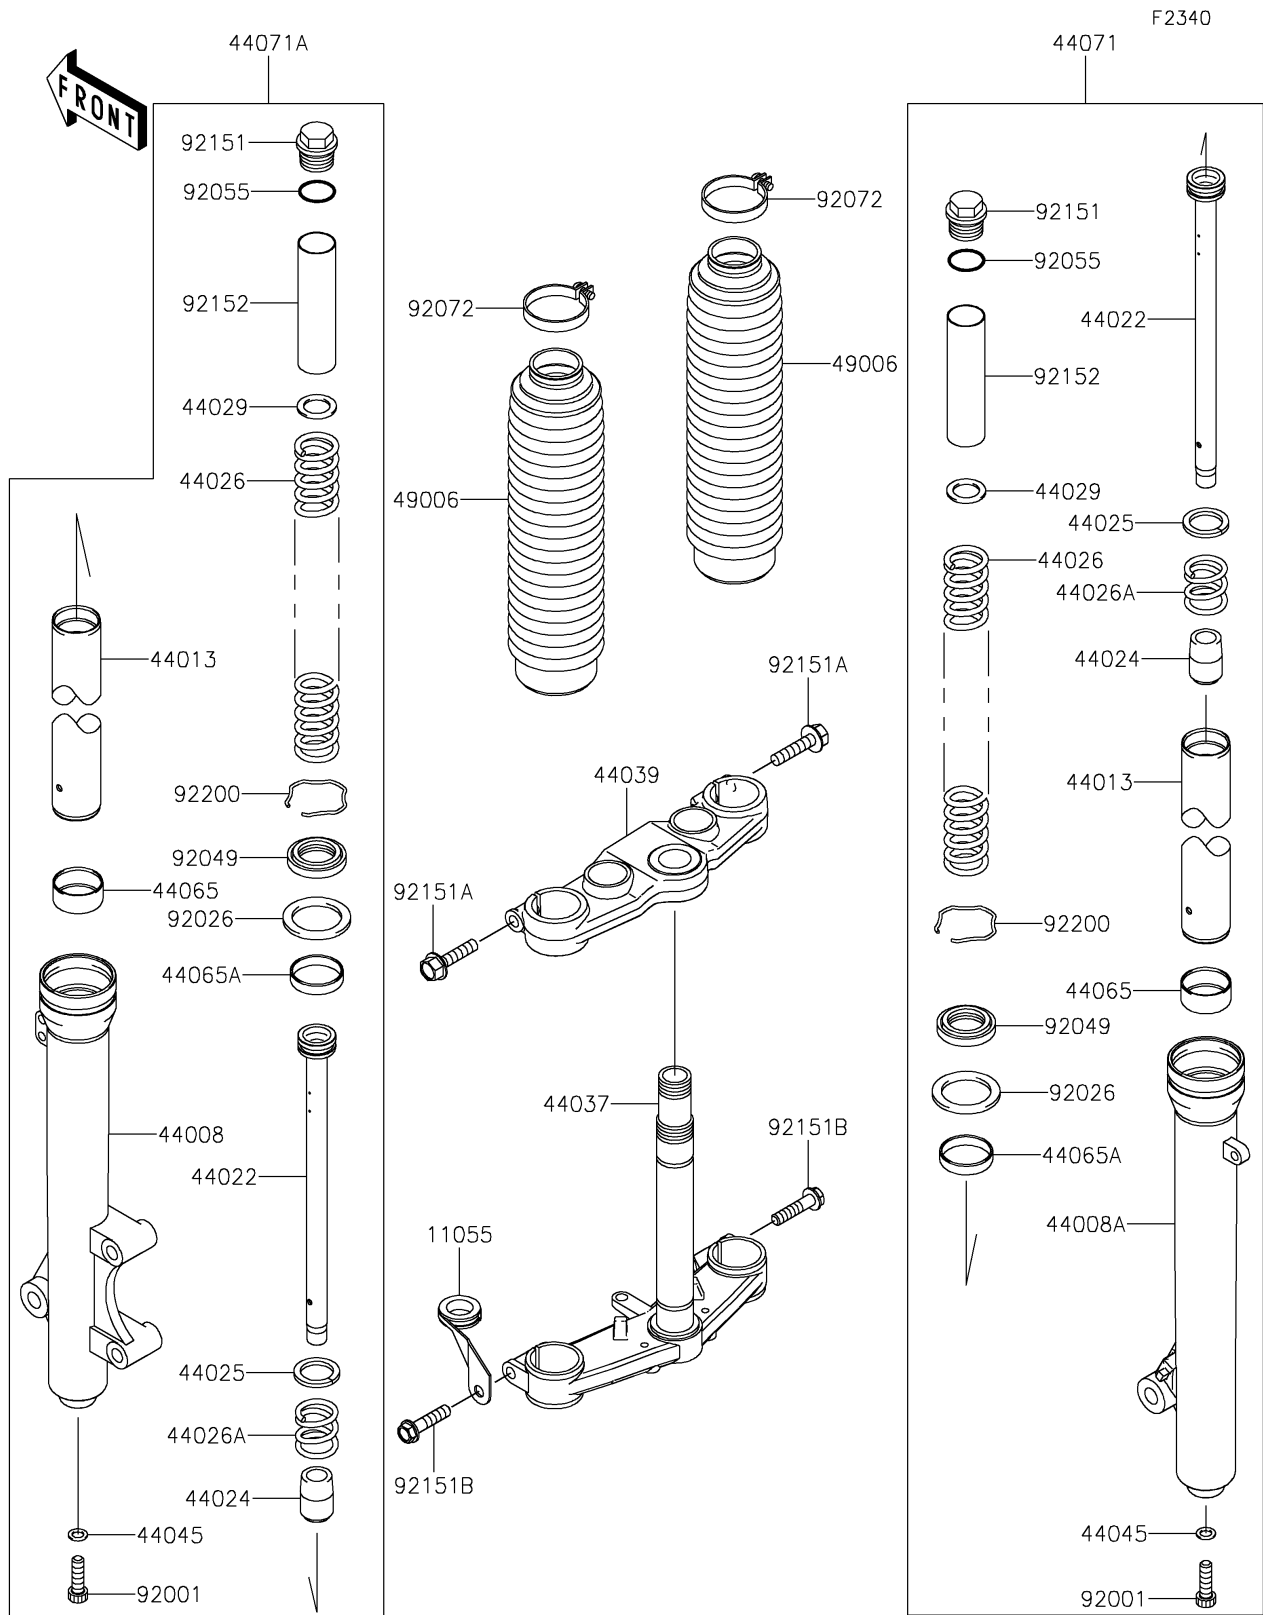

2020 KLX®140G

PARTS DIAGRAM

Front Fork