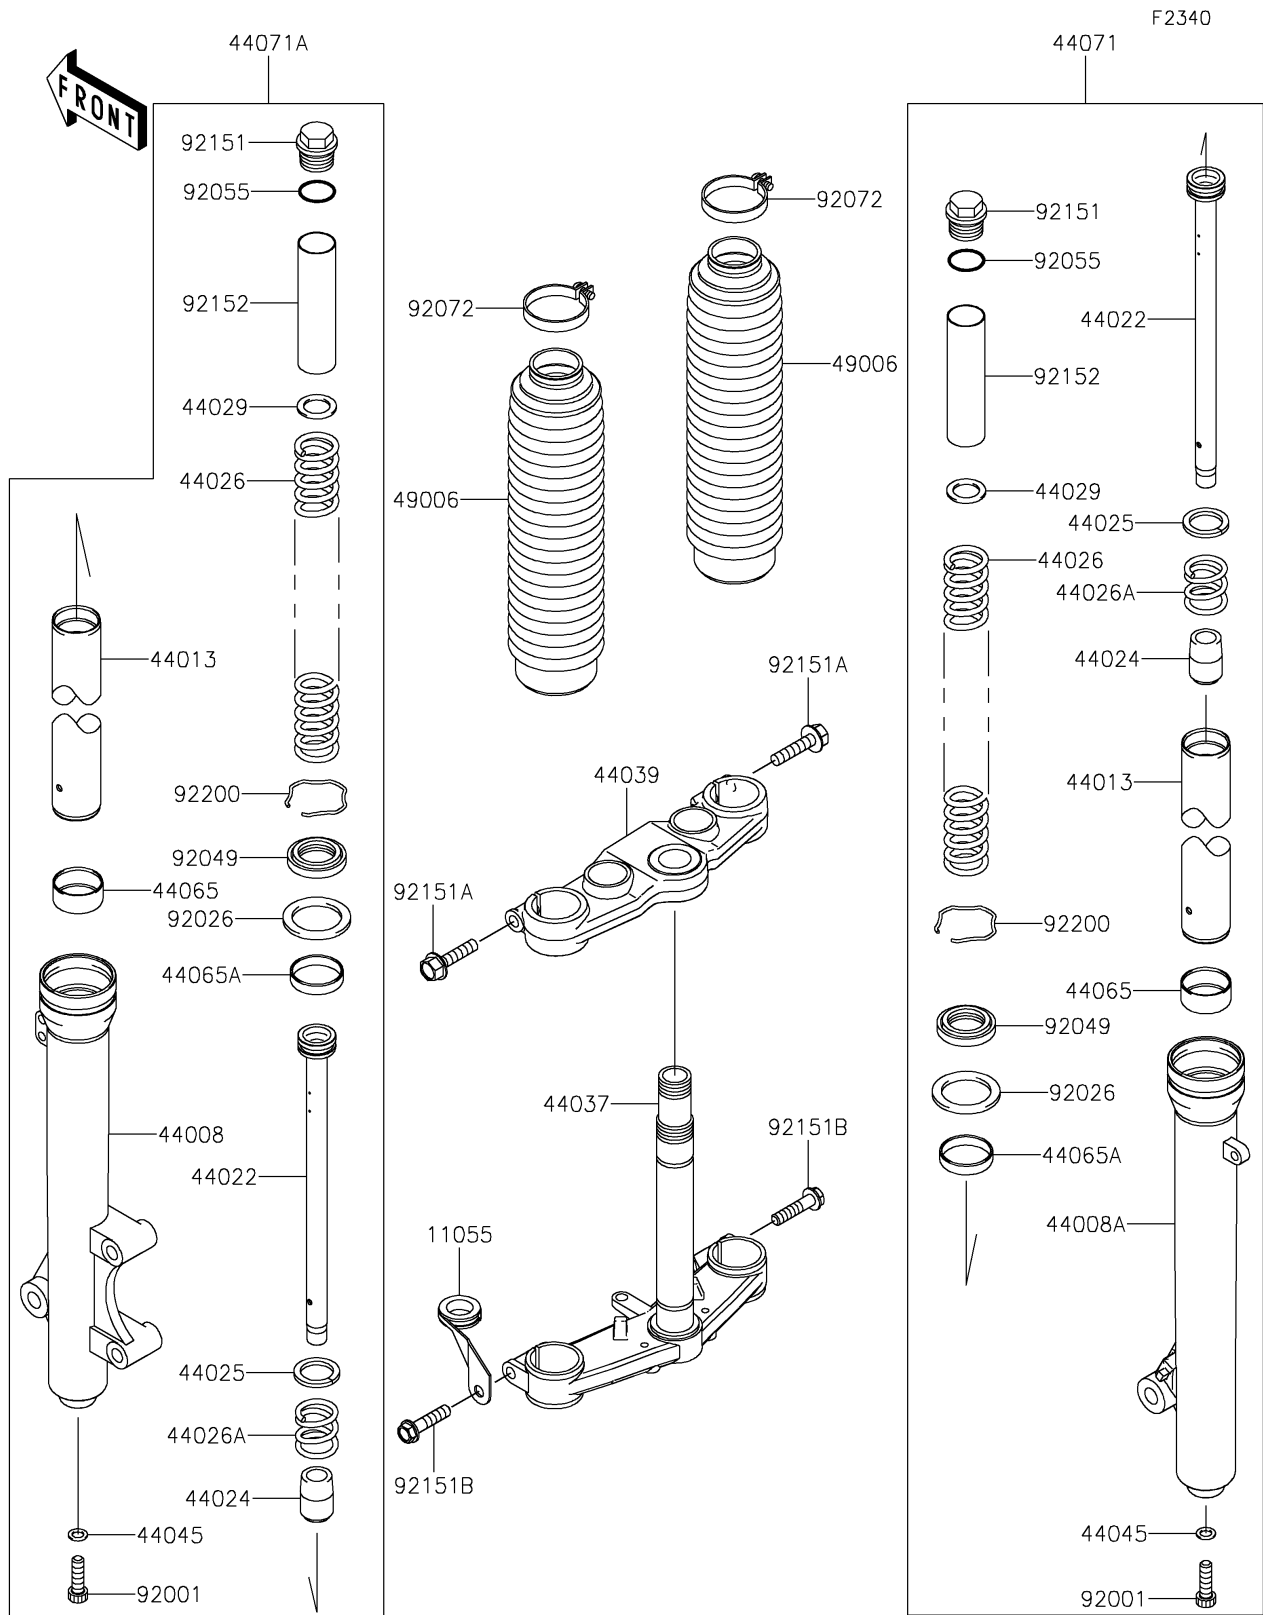

2019 KLX[®]140G

PARTS DIAGRAM

Front Fork

2019 KLX[®]140G

PARTS LIST

Front Fork

ITEM NAME

PART NUMBER

QUANTITY
