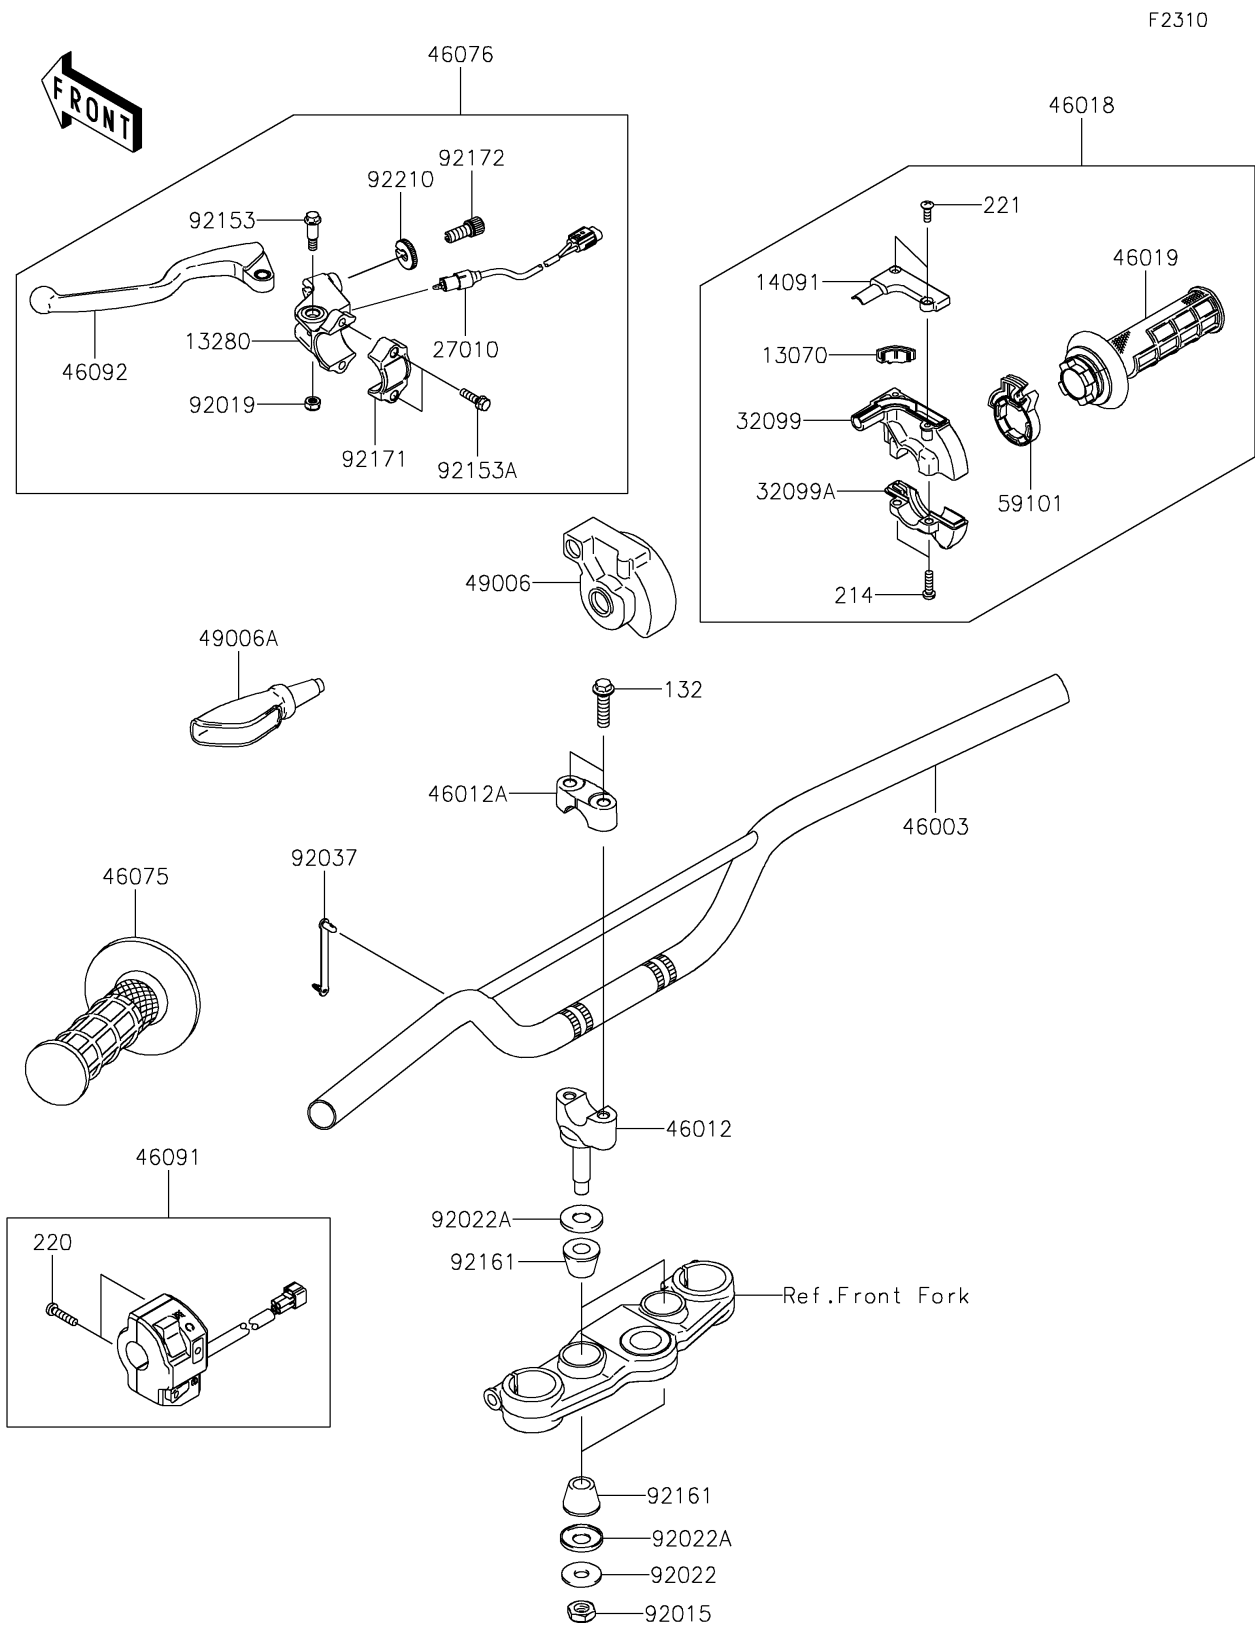

2020 KLX®140G

PARTS DIAGRAM

Handlebar