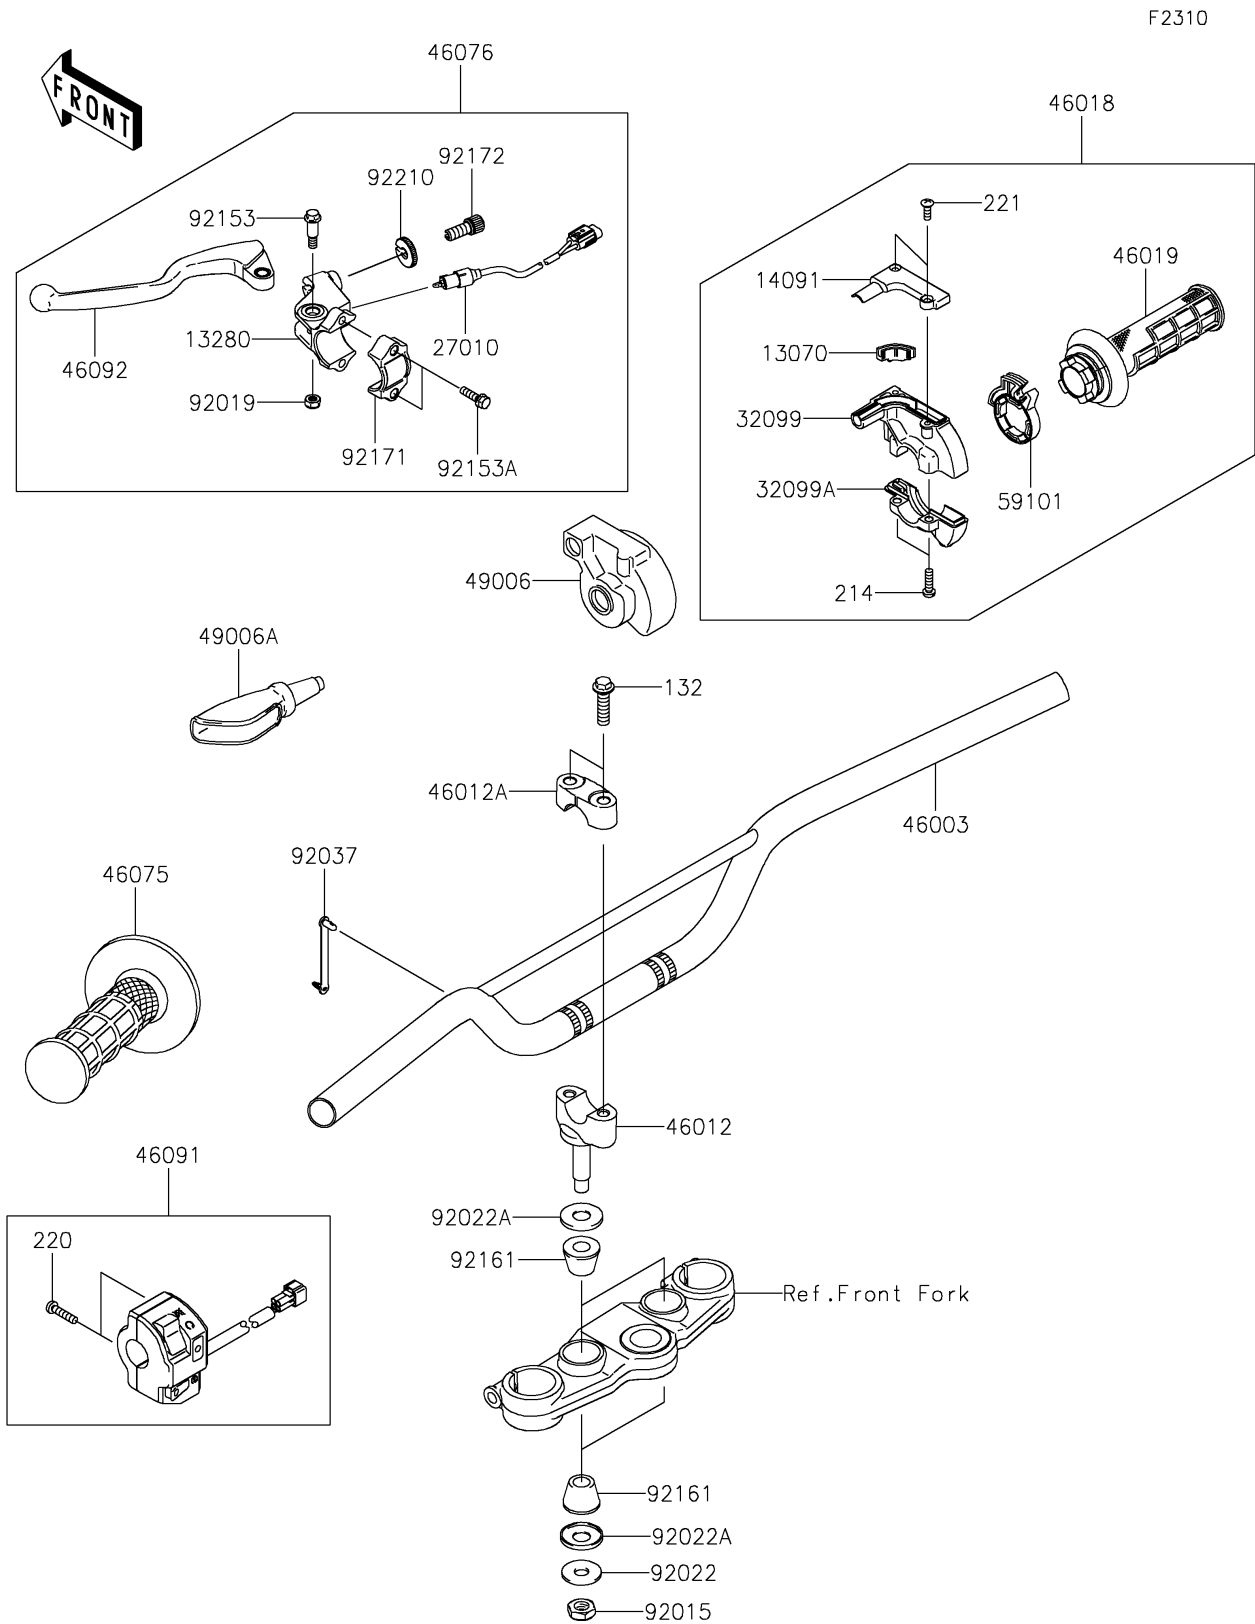

2019 KLX[®]140G

PARTS DIAGRAM

Handlebar

2019 KLX[®]140G

PARTS LIST

Handlebar

ITEM NAME

PART NUMBER

QUANTITY
